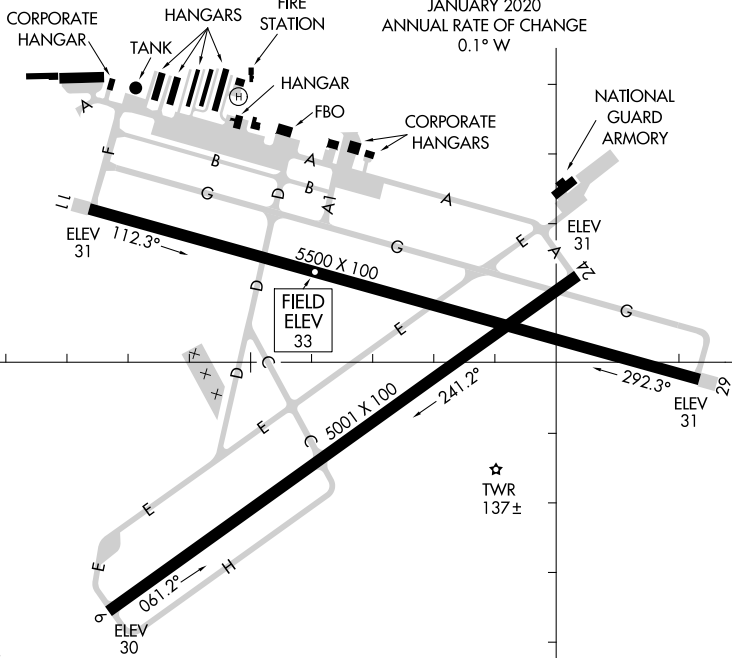

AIRPORT DIAGRAM

AL-6440 (FAA)

FLAGLER EXEC (FIN)
PALM COAST, FLORIDA

ATIS
 128.325
 FLAGLER TOWER ★
 118.95
 GND CON
 121.75
 CLNC DEL
 121.75

SE-3, 05 SEP 2024 to 03 OCT 2024

SE-3, 05 SEP 2024 to 03 OCT 2024

RWY 06-24
 PCN 19 F/B/Y/T
 S-60
 RWY 11-29
 PCN 27 F/A/X/T
 S-60

CAUTION: BE ALERT TO RUNWAY CROSSING CLEARANCES.
READBACK OF ALL RUNWAY HOLDING INSTRUCTIONS IS REQUIRED.

AIRPORT DIAGRAM

PALM COAST, FLORIDA
FLAGLER EXEC (FIN)