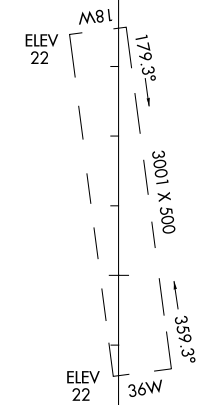

AIRPORT DIAGRAM

AL-6440 (FAA)

FLAGLER EXEC (FIN)
PALM COAST, FLORIDA

ATIS
 128.325
 FLAGLER TOWER ★
 118.95
 GND CON
 121.75
 CLNC DEL
 121.75

SE-3, 05 SEP 2024 to 03 OCT 2024

SE-3, 05 SEP 2024 to 03 OCT 2024

RWY 06-24
 PCN 19 F/B/Y/T
 S-60
 RWY 11-29
 PCN 27 F/A/X/T
 S-60

CAUTION: BE ALERT TO RUNWAY CROSSING CLEARANCES.
READBACK OF ALL RUNWAY HOLDING INSTRUCTIONS IS REQUIRED.

AIRPORT DIAGRAM

PALM COAST, FLORIDA
FLAGLER EXEC (FIN)