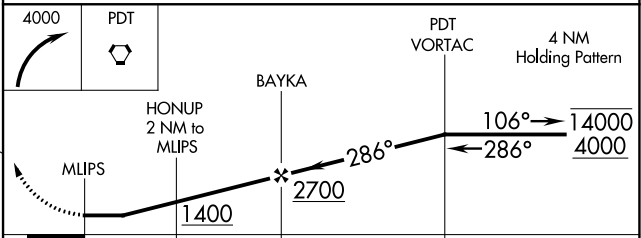

RNAV (GPS)-B
HERMISTON MUNI (H.R.I)

APP CRS 286°	Rwy Idg TDZE Apt Elev	N/A N/A 644
------------------------	-----------------------------	--

RNP APCH. MISSED APPROACH: Climbing right turn to 4000 direct PDT VORTAC and hold.

▼ Circling Rwy 5 NA at night.

ASOS 135.225	SPOKANE APP CON * 133.15 379.15	UNICOM 122.8 (CTAF) 0
------------------------	---	---------------------------------

NoPT for arrival on PDT VORTAC airway radial R-029.