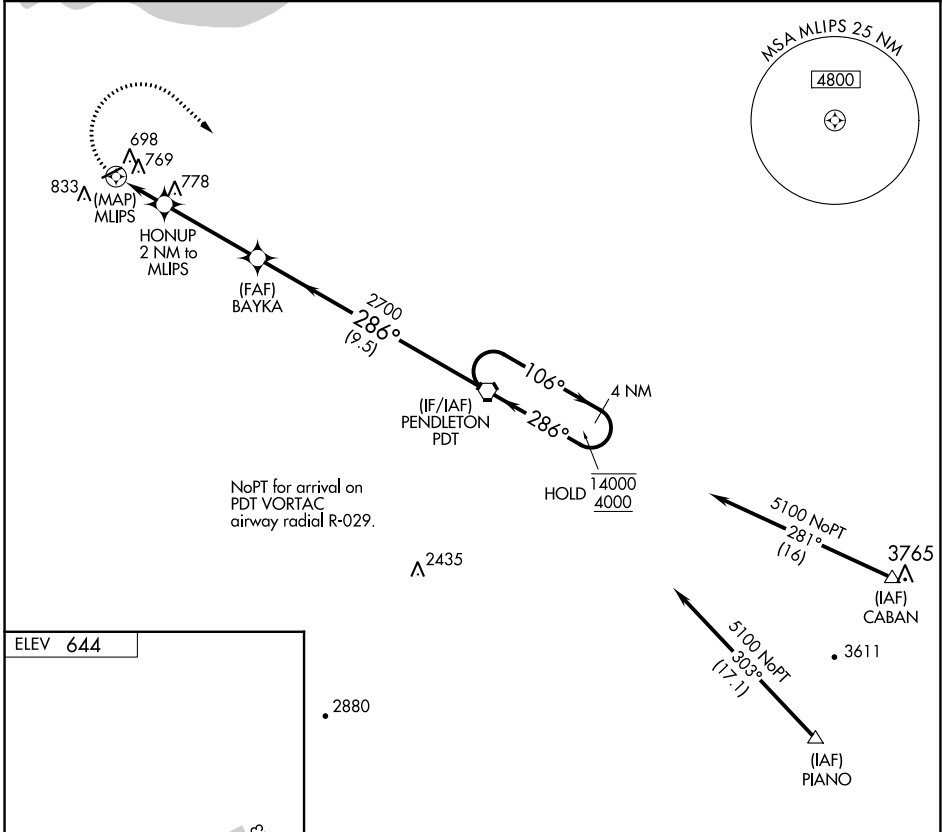

RNAV (GPS)-B
HERMISTON MUNI (H.R.I)

APP CRS 286°	Rwy Idg TDZE Apt Elev	N/A N/A 644
------------------------	-----------------------------	--

RNP APCH. MISSED APPROACH: Climbing right turn to 4000 direct PDT VORTAC and hold.

▼ Circling Rwy 5 NA at night.

ASOS 135.225	SPOKANE APP CON * 133.15 379.15	UNICOM 122.8 (CTAF) 0
------------------------	---	---------------------------------

NoPT for arrival on PDT VORTAC airway radial R-029.

REIL Rwy 23 0	MIRL Rwy 5-23 0	CATEGORY	A	B	C	D
C CIRCLING			1140-1 496 (500-1)		1140-1½ 496 (500-1½)	1260-2 616 (700-2)

NW-1, 05 SEP 2024 to 03 OCT 2024

NW-1, 05 SEP 2024 to 03 OCT 2024