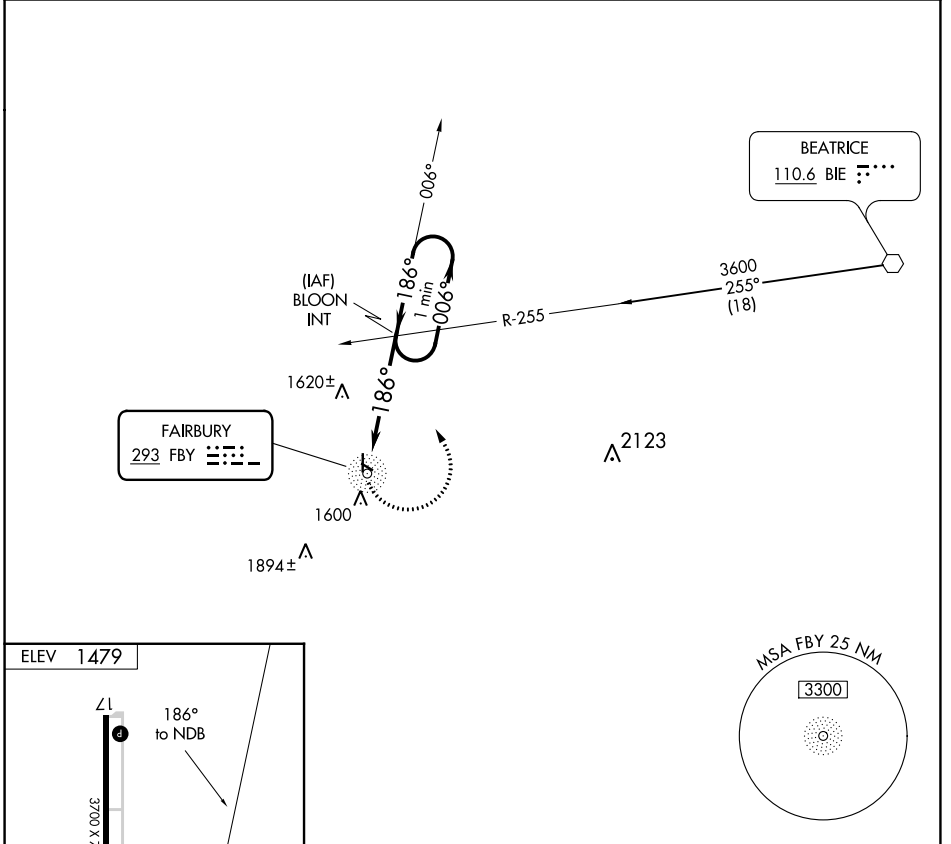

NDB FBY 293	APP CRS 186°	Rwy Idg TDZE Apt Elev	N/A N/A 1479
-----------------------	------------------------	-----------------------------	---

NDB-A
FAIRBURY MUNI (F'BY)

NA Use Hebron altimeter setting; when not received, use Beatrice altimeter setting and increase all MDAs 40 feet. Circling NA to Rws 11 and 29.

MISSED APPROACH: Climbing left turn to 3600 via FBY bearing 006° to BLOON INT and hold.

HJH AWOS-3 118.525	MINNEAPOLIS CENTER 126.4 317.7	UNICOM 122.7 (CTAF)
------------------------------	--	-------------------------------

CATEGORY	A	B	C	D
CIRCLING	2000-1 521 (600-1)	2040-1 561 (600-1)	NA	

NC-2, 05 SEP 2024 to 03 OCT 2024

NC-2, 05 SEP 2024 to 03 OCT 2024