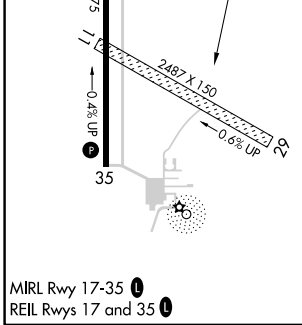

NDB FBY 293	APP CRS 186°	Rwy Idg TDZE Apt Elev	N/A N/A 1479
-----------------------	------------------------	-----------------------------	---

NDB-A
FAIRBURY MUNI (F'BY)

NA Use Hebron altimeter setting; when not received, use Beatrice altimeter setting and increase all MDAs 40 feet. Circling NA to Rws 11 and 29.

MISSED APPROACH: Climbing left turn to 3600 via FBY bearing 006° to BLOON INT and hold.

HJH AWOS-3 118.525	MINNEAPOLIS CENTER 126.4 317.7	UNICOM 122.7 (CTAF)
------------------------------	--	-------------------------------