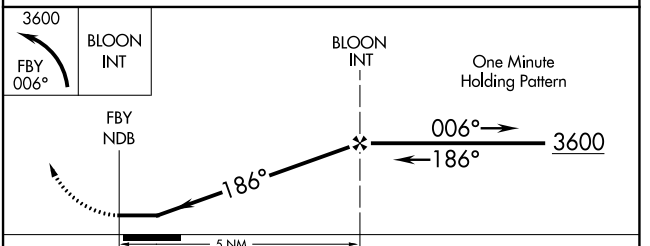

NDB FBY 293	APP CRS 186°	Rwy Idg TDZE Apt Elev	N/A N/A 1479
-----------------------	------------------------	-----------------------------	---

NDB-A
FAIRBURY MUNI (F'BY)

NA Use Hebron altimeter setting; when not received, use Beatrice altimeter setting and increase all MDAs 40 feet. Circling NA to Rws 11 and 29.

MISSED APPROACH: Climbing left turn to 3600 via FBY bearing 006° to BLOON INT and hold.

HJH AWOS-3 118.525	MINNEAPOLIS CENTER 126.4 317.7	UNICOM 122.7 (CTAF)
------------------------------	--	-------------------------------