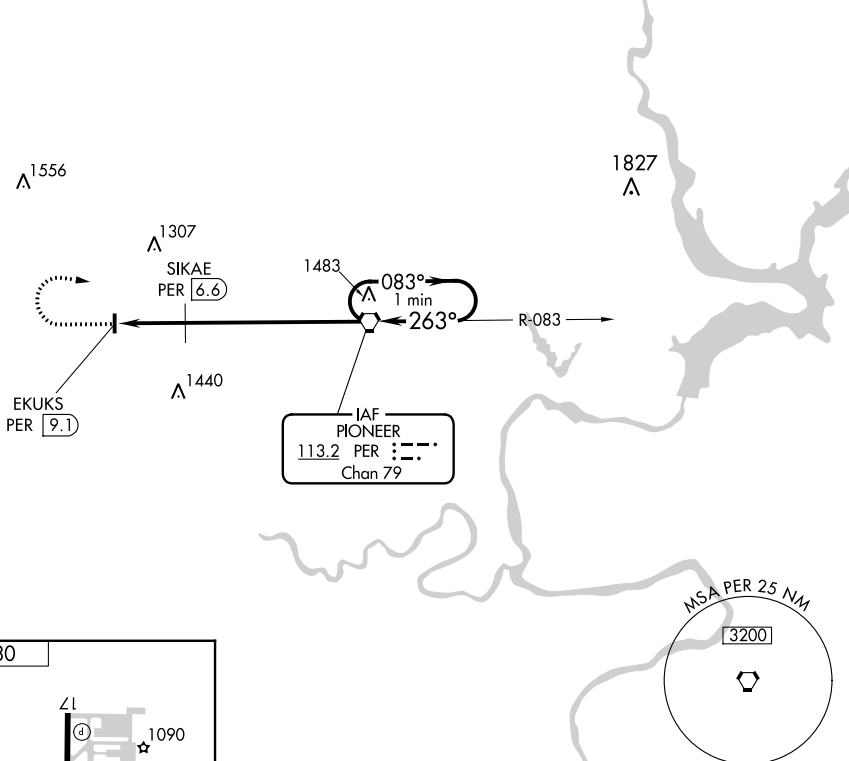

VORTAC PER 113.2 Chan 79	APP CRS 263°	Rwy Idg TDZE Apt Elev N/A N/A 1030
--	------------------------	--

VOR-A

BLACKWELL-TONKAWA MUNI (BKN)

⚠ When local altimeter setting not received, use Ponca City altimeter setting and increase all MDA 40 feet. **MISSED APPROACH:** Climb to 2800 then right turn direct PER VORTAC and hold.

AWOS-3PT 120.575	KANSAS CITY CENTER 127.8 319.1	UNICOM 122.8 (CTAF) ①
----------------------------	--	--

SC-1, 05 SEP 2024 to 03 OCT 2024

SC-1, 05 SEP 2024 to 03 OCT 2024

2800	PER	One Minute Holding Pattern		
PER VORTAC	SIKAE PER 6.6	083° → 2800		
EKUKS PER 9.1	1640*	← 263°		
2.5 NM		6.6 NM		
CATEGORY	A	B	C	D
CIRCLING	1640-1	610 (700-1)	1640-1¾ 610 (700-1¾)	NA
SIKAE FIX MINIMUMS				
CIRCLING	1440-1 410 (500-1)	1480-1 450 (500-1)	1620-1¾ 590 (600-1¾)	NA

* 1680 when using Ponca City altimeter setting