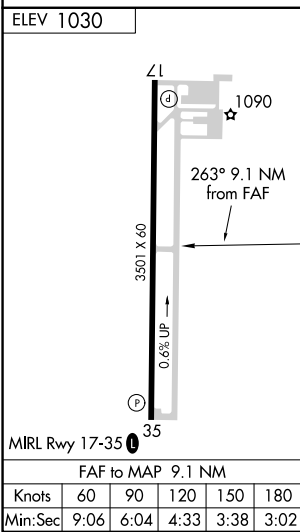

VORTAC PER 113.2 Chan 79	APP CRS 263°	Rwy Idg TDZE Apt Elev N/A N/A 1030
--	------------------------	--

VOR-A

BLACKWELL-TONKAWA MUNI (BKN)

⚠ When local altimeter setting not received, use Ponca City altimeter setting and increase all MDA 40 feet. **MISSED APPROACH:** Climb to 2800 then right turn direct PER VORTAC and hold.

AWOS-3PT 120.575	KANSAS CITY CENTER 127.8 319.1	UNICOM 122.8 (CTAF) ①
----------------------------	--	--

SC-1, 05 SEP 2024 to 03 OCT 2024

SC-1, 05 SEP 2024 to 03 OCT 2024

2800	PER	One Minute Holding Pattern		
PER VORTAC	SIKAE PER 6.6	083° → 2800		
EKUKS PER 9.1	1640*	← 263°		
2.5 NM		6.6 NM		
CATEGORY	A	B	C	D
CIRCLING	1640-1	610 (700-1)	1640-1¾ 610 (700-1¾)	NA
SIKAE FIX MINIMUMS				
CIRCLING	1440-1 410 (500-1)	1480-1 450 (500-1)	1620-1¾ 590 (600-1¾)	NA

* 1680 when using Ponca City altimeter setting