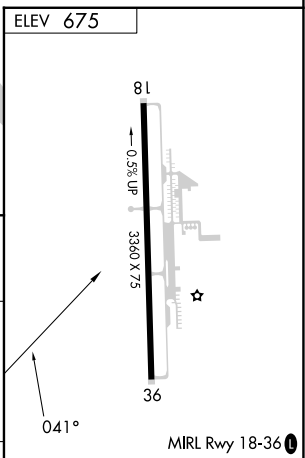

VOR/DME JOT 112.3 Chan 70	APP CRS 041°	Rwy Idg TDZE Apt Elev	N/A N/A 675
---	------------------------	-----------------------------	--

VOR-A

BOLINGBROOK'S CLOW INTL (1C5)

NA Procedure NA at night. Use Lewis University altimeter setting.	MISSED APPROACH: Climbing right turn to 2200 direct JOT VOR/DME and hold.
--	---

LOT AWOS-3PT 126.675	CHICAGO APP CON 119.35 354.075	CTAF 122.9
--------------------------------	--	----------------------

CATEGORY	A	B	C	D	FAF to MAP 5.2 NM					
CIRCLING	1180-1 505 (600-1)	1220-1 545 (600-1)	NA		Knots	60	90	120	150	180
					Min:Seq	5:12	3:28	2:36	2:05	1:44