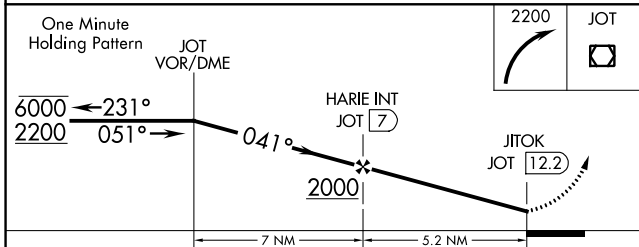

VOR/DME JOT 112.3 Chan 70	APP CRS 041°	Rwy Idg TDZE Apt Elev	N/A N/A 675
---	------------------------	-----------------------------	--

VOR-A

BOLINGBROOK'S CLOW INTL (1C5)

NA Procedure NA at night. Use Lewis University altimeter setting.	MISSED APPROACH: Climbing right turn to 2200 direct JOT VOR/DME and hold.
--	---

LOT AWOS-3PT 126.675	CHICAGO APP CON 119.35 354.075	CTAF 122.9
--------------------------------	--	----------------------

CATEGORY	A	B	C	D	FAF to MAP 5.2 NM					
CIRCLING	1180-1 505 (600-1)	1220-1 545 (600-1)	NA		Knots	60	90	120	150	180
					Min:Seq	5:12	3:28	2:36	2:05	1:44