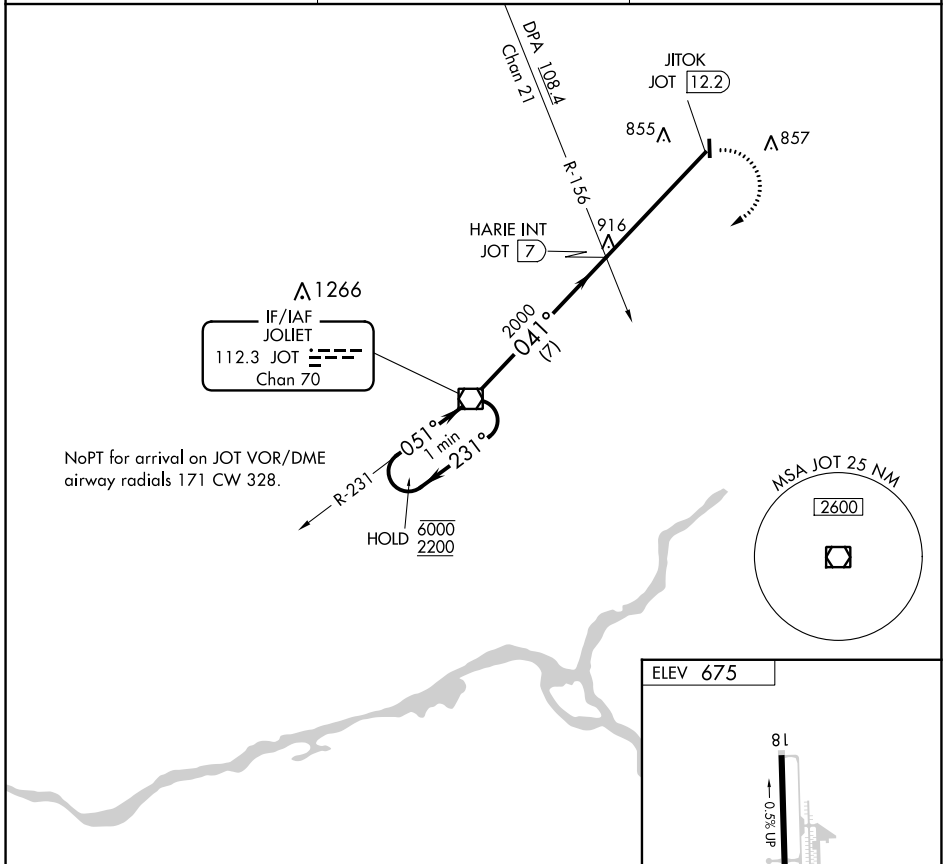

VOR/DME JOT 112.3 Chan 70	APP CRS 041°	Rwy Idg TDZE Apt Elev	N/A N/A 675
---	------------------------	-----------------------------	--

VOR-A

BOLINGBROOK'S CLOW INTL (1C5)

NA Procedure NA at night. Use Lewis University altimeter setting.	MISSED APPROACH: Climbing right turn to 2200 direct JOT VOR/DME and hold.
--	---

LOT AWOS-3PT 126.675	CHICAGO APP CON 119.35 354.075	CTAF 122.9
--------------------------------	--	----------------------

CATEGORY	A	B	C	D	FAF to MAP 5.2 NM					
CIRCLING	1180-1 505 (600-1)	1220-1 545 (600-1)	NA		Knots	60	90	120	150	180
					Min:Seq	5:12	3:28	2:36	2:05	1:44

EC-3, 05 SEP 2024 to 03 OCT 2024

EC-3, 05 SEP 2024 to 03 OCT 2024