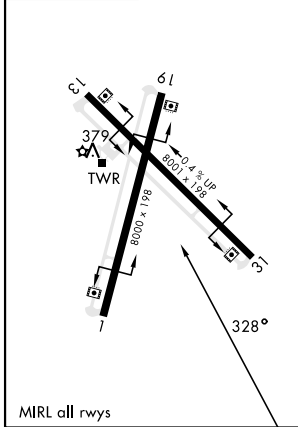

TACAN-A

TACAN Chan 125	NQI 328°	APCH CRS 328°	Rwy Idg TDZE Arprt Elev N/A N/A 257
--------------------------	--------------------	-------------------------	---

[USN]

ORANGE GROVE NALF (KNOG)

MISSED APPROACH: Climb to 2000 on NQI TACAN R-328, then left turn to intercept NQI R-328 to DAMPS and hold.			
ATIS ★ 254.35	KINGSVILLE APP CON 119.90 290.45	TOWER ★ 128.4 281.425	GND CON 229.4

EMERG SAFE ALT 100 NM 16,200
ELEV 257

2000 NQI R-328	NQI R-328	DAMPS NQI (21)	COLAH NQI (15)	
HIKRE NQI (26.3)		DAMPS NQI (21)	3000	
5.3 NM		2000	328°	
CATEGORY	A	B	C	D
C CIRCLING	720-1 463	(500-1)	920-1¾ 663 (700-1¾)	1000-2½ 743 (800-2½)