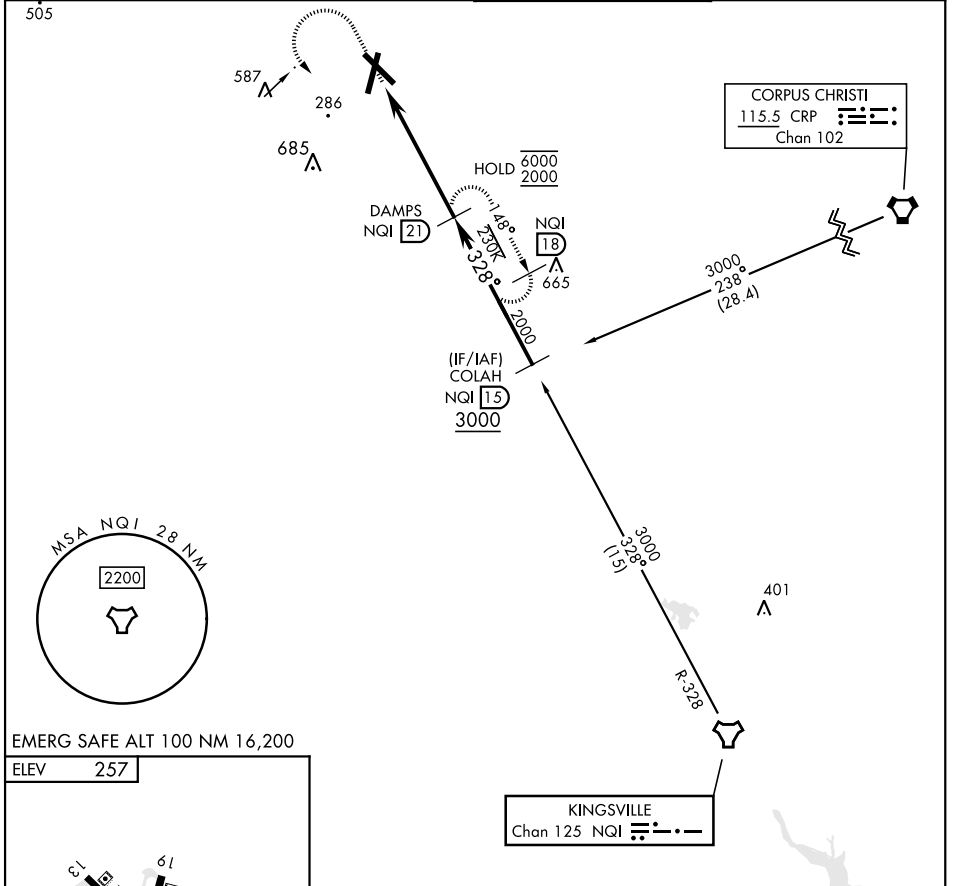

TACAN-A

TACAN Chan 125	NQI 328°	APCH CRS 328°	Rwy Idg TDZE Arprt Elev N/A N/A 257
--------------------------	--------------------	-------------------------	---

[USN]

ORANGE GROVE NALF (KNOG)

MISSED APPROACH: Climb to 2000 on NQI TACAN R-328, then left turn to intercept NQI R-328 to DAMPS and hold.			
ATIS ★ 254.35	KINGSVILLE APP CON 119.90 290.45	TOWER ★ 128.4 281.425	GND CON 229.4

EMERG SAFE ALT 100 NM 16,200
ELEV 257

2000 NQI R-328	NQI R-328	DAMPS NQI (21)	COLAH NQI (15)	
HIKRE NQI (26.3)		DAMPS NQI (21)	3000	
5.3 NM		2000	328°	
CATEGORY	A	B	C	D
C CIRCLING	720-1 463	(500-1)	920-1¾ 663 (700-1¾)	1000-2½ 743 (800-2½)

TACAN-A

SC-3, 05 SEP 2024 to 03 OCT 2024

SC-3, 05 SEP 2024 to 03 OCT 2024