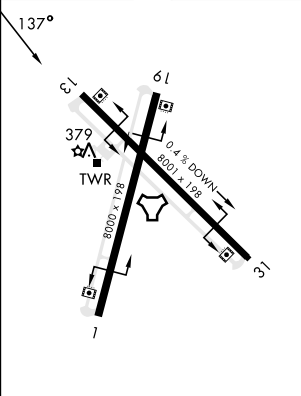

TACAN Z RWY 13

ORANGE GROVE NALF (KNOG)

TACAN Chan	NOG 63	APCH CRS	137°	Rwy Idg	8001
				TDZE	257
				Arpt Elev	257

[USN]

MISSED APPROACH: Climb to 700 then climbing left turn to 3000 and intercept NOG TACAN R-121 to DAYET and hold.

ATIS ★ 254.35	KINGSVILLE APP CON 119.90 290.45	TOWER ★ 128.4 281.425	GND CON 229.4
-------------------------	--	---------------------------------	-------------------------

EMERG SAFE ALT 100 NM 16,200

ELEV	257	TDZE	257
------	-----	------	-----

MIRL all rwys

CATEGORY	A	B	C	D
S-13	640-1 383 (400-1)		640-1½ 383 (400-1½)	
CIRCLING	720-1 463 (500-1)		920-1¾ 663 (700-1¾)	1000-2½ 743 (800-2½)

TACAN Z RWY 13

SC-3, 05 SEP 2024 to 03 OCT 2024

SC-3, 05 SEP 2024 to 03 OCT 2024