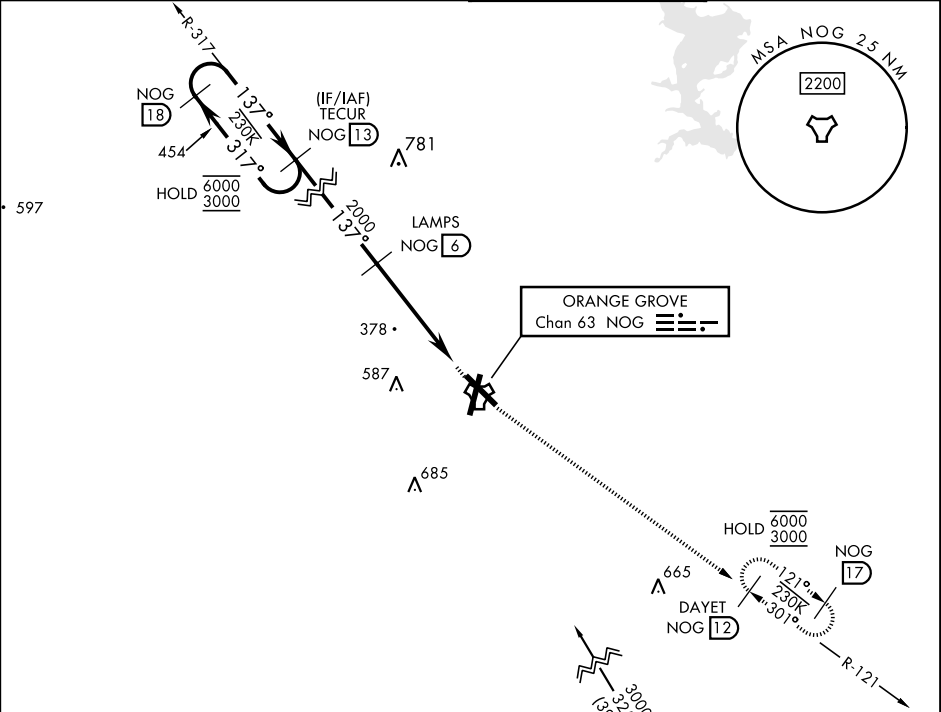

TACAN Z RWY 13

ORANGE GROVE NALF (KNOG)

TACAN Chan	NOG 63	APCH CRS	137°	Rwy Idg	8001
				TDZE	257
				Arpt Elev	257

[USN]

MISSED APPROACH: Climb to 700 then climbing left turn to 3000 and intercept NOG TACAN R-121 to DAYET and hold.

ATIS ★ 254.35	KINGSVILLE APP CON 119.90 290.45	TOWER ★ 128.4 281.425	GND CON 229.4
-------------------------	--	---------------------------------	-------------------------

EMERG SAFE ALT 100 NM 16,200

ELEV	257	TDZE	257
------	-----	------	-----

MIRL all rwys

CATEGORY	A	B	C	D
S-13	640-1 383 (400-1)		640-1½ 383 (400-1½)	
CIRCLING	720-1 463 (500-1)		920-1¾ 663 (700-1¾)	1000-2½ 743 (800-2½)

TACAN Z RWY 13

SC-3, 05 SEP 2024 to 03 OCT 2024

SC-3, 05 SEP 2024 to 03 OCT 2024