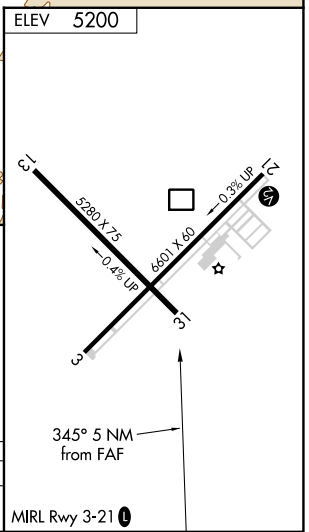

VORTAC ONM 116.8 Chan 115	APP CRS 345°	Rwy Idg TDZE Apt Elev	N/A N/A 5200

VOR-A
BELEN RGNL (BRG)

DME required. ▼	MISSED APPROACH: Climbing right turn to 8000 on ONM VORTAC R-345 to ONM VORTAC and hold.

AWOS-3PT 118.55	ALBUQUERQUE APP CON 123.9 354.1	UNICOM 122.8 (CTAF) 0

CATEGORY	A	B	C	D
C CIRCLING	5680-1	480 (500-1)	5680-1½ 480 (500-1½)	NA

SW-1, 05 SEP 2024 to 03 OCT 2024

SW-1, 05 SEP 2024 to 03 OCT 2024