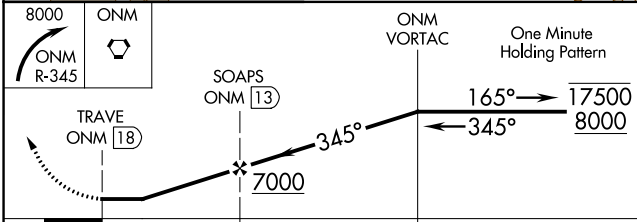

VORTAC ONM 116.8 Chan 115	APP CRS 345°	Rwy Idg TDZE Apt Elev	N/A N/A 5200

VOR-A
BELEN RGNL (BRG)

DME required. ▼	MISSED APPROACH: Climbing right turn to 8000 on ONM VORTAC R-345 to ONM VORTAC and hold.

AWOS-3PT 118.55	ALBUQUERQUE APP CON 123.9 354.1	UNICOM 122.8 (CTAF) 0

CATEGORY	A	B	C	D
C CIRCLING	5680-1	480 (500-1)	5680-1½ 480 (500-1½)	NA

SW-1, 05 SEP 2024 to 03 OCT 2024

SW-1, 05 SEP 2024 to 03 OCT 2024