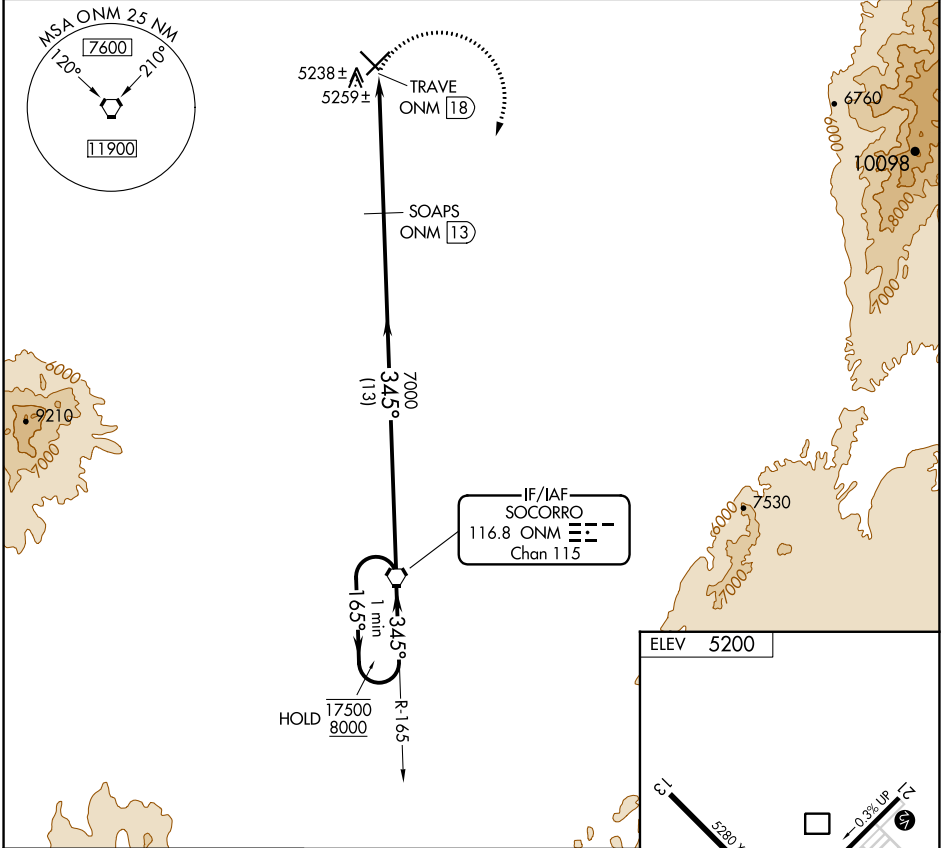

VORTAC ONM 116.8 Chan 115	APP CRS 345°	Rwy Idg TDZE Apt Elev	N/A N/A 5200
---	------------------------	-----------------------------	---

VOR-A
BELEN RGNL (BRG)

DME required. ▼	MISSED APPROACH: Climbing right turn to 8000 on ONM VORTAC R-345 to ONM VORTAC and hold.
--------------------	--

AWOS-3PT 118.55	ALBUQUERQUE APP CON 123.9 354.1	UNICOM 122.8 (CTAF) 0
---------------------------	---	---------------------------------

CATEGORY	A	B	C	D
C CIRCLING	5680-1	480 (500-1)	5680-1½ 480 (500-1½)	NA

SW-1, 05 SEP 2024 to 03 OCT 2024

SW-1, 05 SEP 2024 to 03 OCT 2024