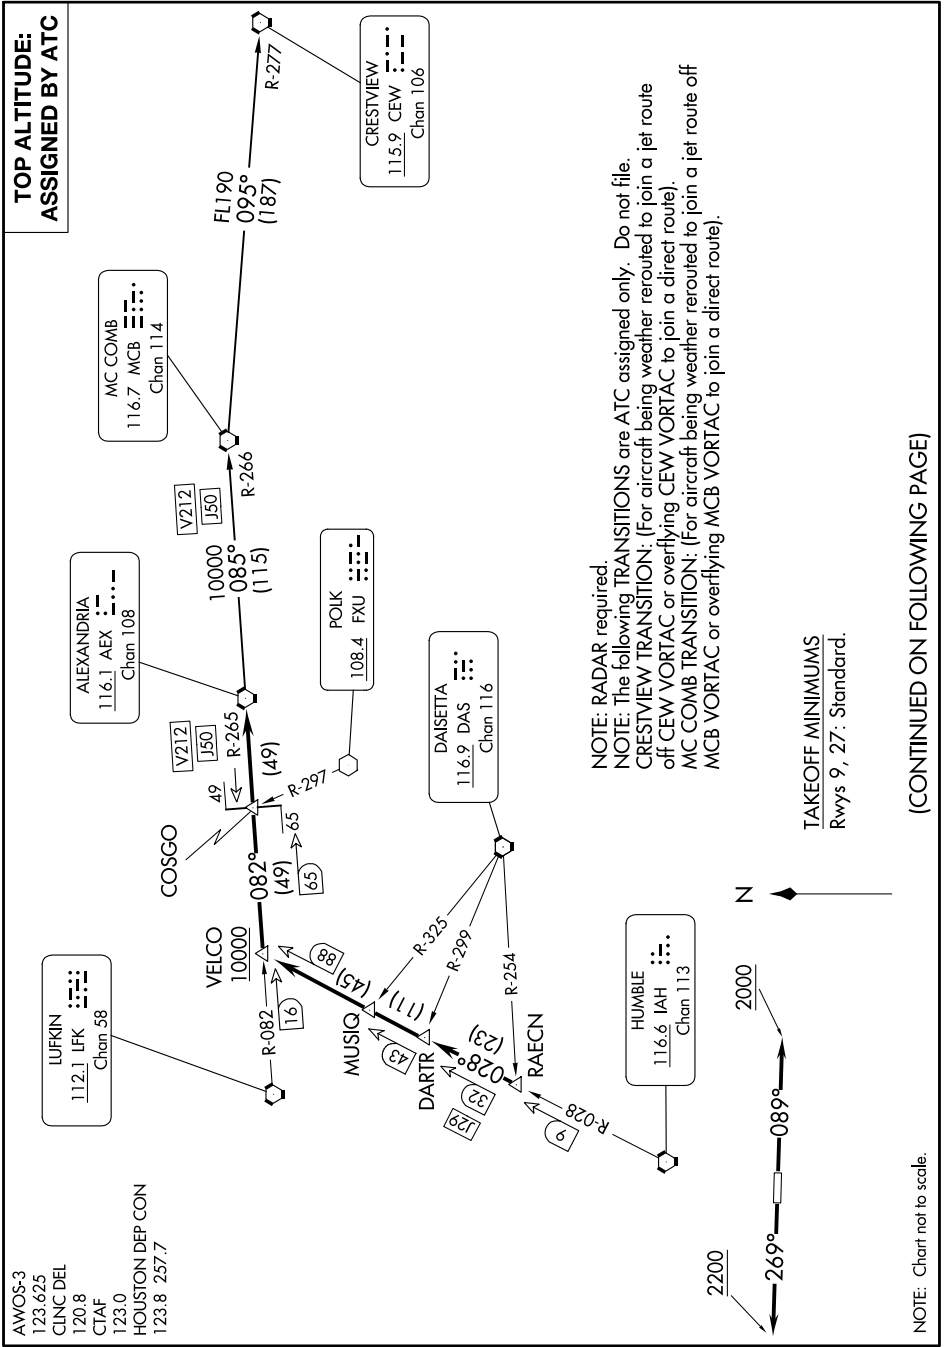

ALEXANDRIA THREE DEPARTURE

SC-5, 05 SEP 2024 to 03 OCT 2024

AWOS-3
123.625
CLNC DEL
120.8
CTAF
123.0
HOUSTON DEP CON
123.8 257.7

**TOP ALTITUDE:
ASSIGNED BY ATC**

NOTE: RADAR required.
NOTE: The following TRANSITIONS are ATC assigned only. Do not file.
CRESTVIEW TRANSITION: (For aircraft being weather routed to join a jet route off CEW VORTAC or overflying CEW VORTAC to join a direct route).
MC COMB TRANSITION: (For aircraft being weather routed to join a jet route off MCB VORTAC or overflying MCB VORTAC to join a direct route).

TAKEOFF MINIMUMS
Rwys 9, 27: Standard.

NOTE: Chart not to scale.

(CONTINUED ON FOLLOWING PAGE)

ALEXANDRIA THREE DEPARTURE

SC-5, 05 SEP 2024 to 03 OCT 2024