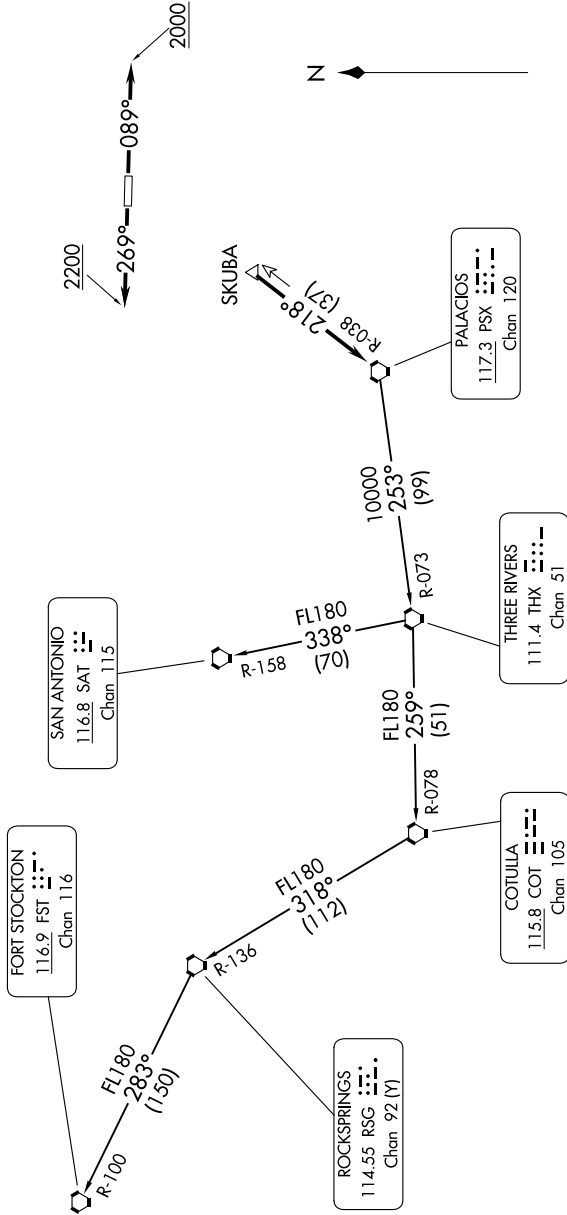

PALACIOS THREE DEPARTURE

**TOP ALTITUDE:
ASSIGNED BY ATC**

TAKEOFF MINIMUMS
Rwys 9, 27: Standard.

RADAR and DME required.

AWOS-3
123.625
CLNC DEL
120.8
CTAF
123.0
HOUSTON DEP CON
123.8 257.7

(CONTINUED ON FOLLOWING PAGE)

PALACIOS THREE DEPARTURE