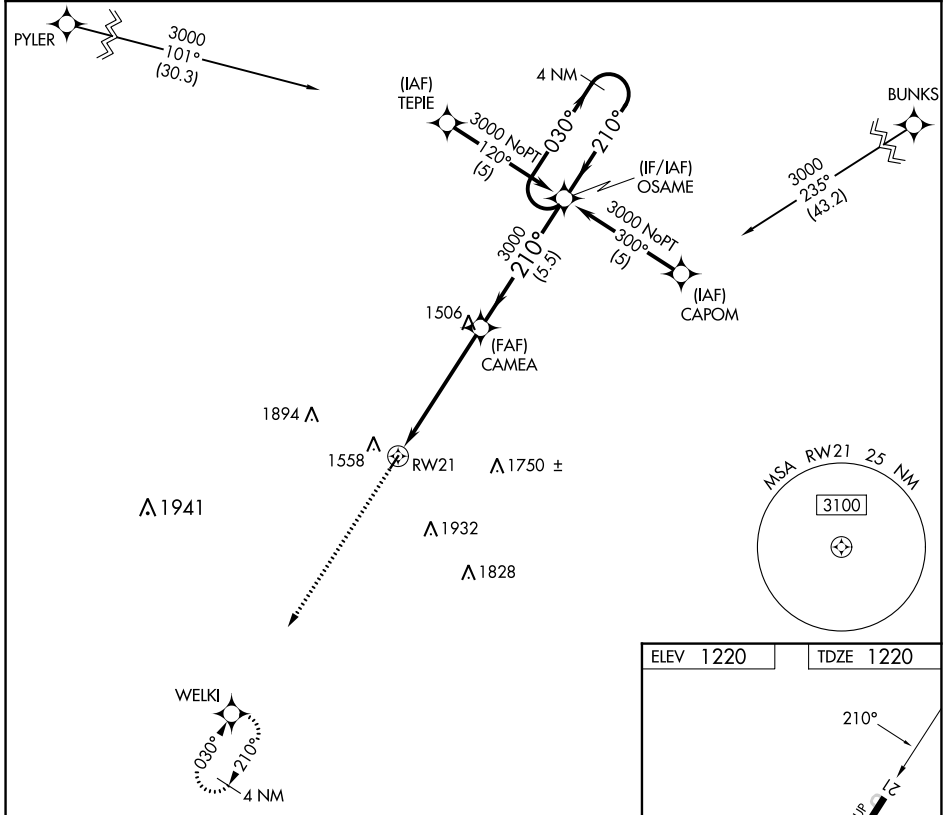

APP CRS	Rwy Idg	3002
210°	TDZE	1220
	Apt Elev	1220

RNAV (GPS) RWY 21

CABOOL MEML (TVB)

RNP APCH.
 Procedure NA at night. Use West Plains altimeter setting.
 Rwy 21 helicopter visibility reduction below 1 SM NA.

MISSED APPROACH: Climb to 3000 direct WELKI and hold.

UNO ASOS 123.825	KANSAS CITY CENTER 128.35 284.675	CTAF 122.9
----------------------------	---	----------------------

NC-3, 05 SEP 2024 to 03 OCT 2024

NC-3, 05 SEP 2024 to 03 OCT 2024

ELEV 1220	TDZE 1220
-----------	-----------

CATEGORY	A	B	C	D
LNAV MDA	1960-1	740 (800-1)	NA	
CIRCLING	2020-1 800 (800-1)	2020-1¼ 800 (800-1¼)	NA	

MIRL Rwy 3-21