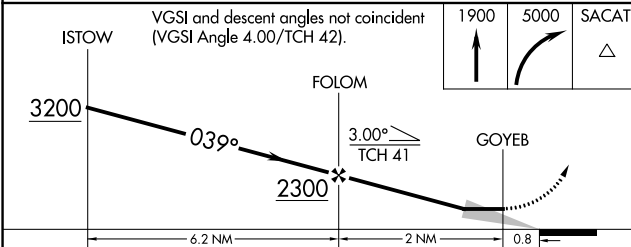

CATEGORY	A	B	C	D
LP MDA	1680-1 296 (300-1)			NA
LNAV MDA	1800-1 416 (500-1)	1800-1½ 416 (500-1½)		NA
C CIRCLING	1860-1 466 (500-1)	1980-1 586 (600-1)	2040-1¾ 646 (700-1¾)	NA

REIL Rwy 4R, 4L, 22L and 22R
MIRL Rwy 4L-22R and 4R-22L **0**

SW-4, 05 SEP 2024 to 03 OCT 2024

SW-4, 05 SEP 2024 to 03 OCT 2024

MESA, ARIZONA
Amdt 1F 12AUG21

33°28'N-111°44'W

RNAV (GPS) RWY 4R

FALCON FLD (F'F'Z)