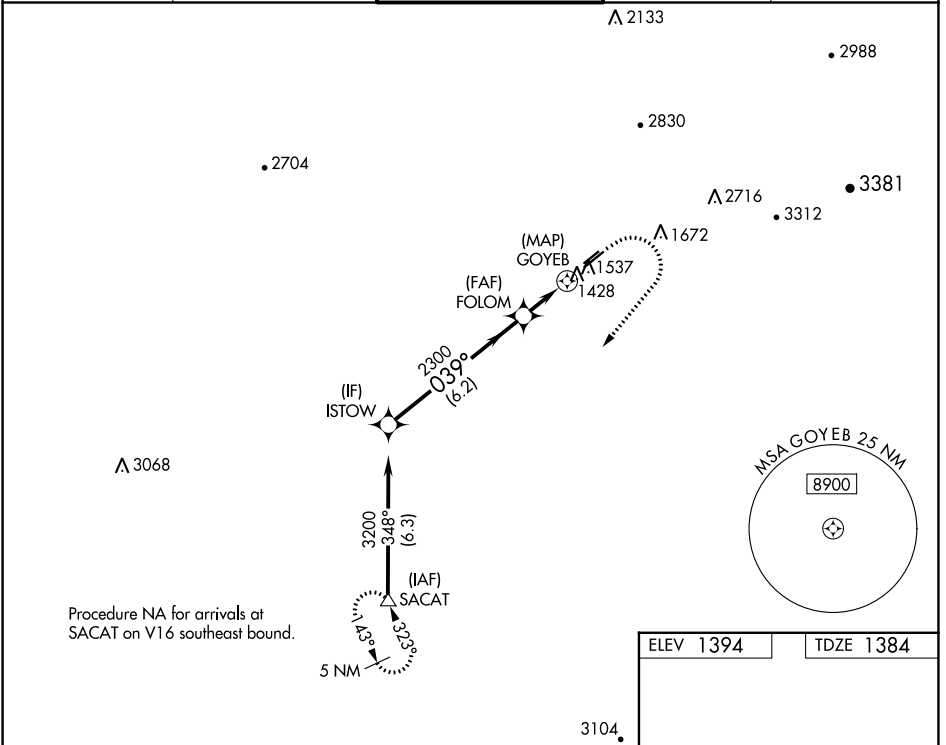

MESA, ARIZONA

AL-6647 (FAA)

24137

WAAS CH 90525 W04B	APP CRS 039°	Rwy Idg TDZE Apt Elev	5100 1384 1394
--	------------------------	-----------------------------	---

RNAV (GPS) RWY 4R

FALCON FLD (F'F'Z)

RNP APCH. MISSED APPROACH: Climb to 1900 then climbing right turn to 5000 direct SACAT and hold, continue climb-in-hold to 5000.

⚠ Circling to Rwy 22L, 22R NA at night. Circling NA for Cat C southeast of Rwy 4R and 22L.

ATIS 118.25	PHOENIX APP CON 120.7 239.0	FALCON TOWER ★ 124.6 (CTAF) 0	GND CON 121.3	UNICOM 122.95
-----------------------	---------------------------------------	---	-------------------------	-------------------------

ELEV 1394	TDZE 1384
-----------	-----------

CATEGORY	A	B	C	D
LP MDA	1680-1 296 (300-1)			NA
LNAV MDA	1800-1 416 (500-1)	1800-1½ 416 (500-1½)		NA
C CIRCLING	1860-1 466 (500-1)	1980-1 586 (600-1)	2040-1¾ 646 (700-1¾)	NA

REIL Rwy 4R, 4L, 22L and 22R
MIRL Rwy 4L-22R and 4R-22L **0**

SW-4, 05 SEP 2024 to 03 OCT 2024

SW-4, 05 SEP 2024 to 03 OCT 2024

MESA, ARIZONA
Amdt 1F 12AUG21

33°28'N-111°44'W

RNAV (GPS) RWY 4R

FALCON FLD (F'F'Z)