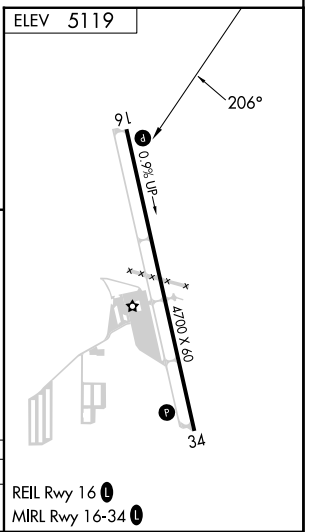

APP CRS	Rwy Idg	N/A
206°	TDZE	N/A
	Apt Elev	5119

RNAV (GPS)-B

ERIE MUNI (EIK)

RNP APCH.	MISSED APPROACH: Climbing right turn to 7300 direct ZABNI and hold.
-----------	---

AWOS-3PT 133.825	DENVER APP CON 125.12 263.02	UNICOM 123.0 (CTAF) 0
----------------------------	--	---------------------------------

SW-1, 05 SEP 2024 to 03 OCT 2024

SW-1, 05 SEP 2024 to 03 OCT 2024

CATEGORY	A	B	C	D
CIRCLING	5700-1 581 (600-1)	5880-1 761 (800-1)	5880-2¼ 761 (800-2¼)	NA

REIL Rwy 16 0
MIRL Rwy 16-34 0