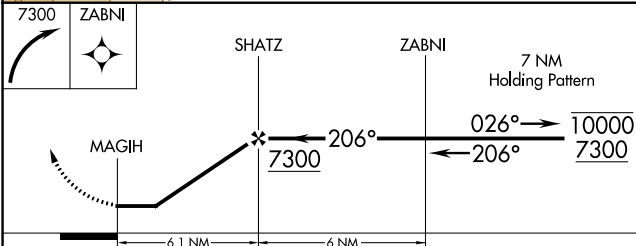

APP CRS	Rwy Idg	N/A
206°	TDZE	N/A
	Apt Elev	5119

RNAV (GPS)-B

ERIE MUNI (EIK)

RNP APCH.	MISSED APPROACH: Climbing right turn to 7300 direct ZABNI and hold.
-----------	---

AWOS-3PT 133.825	DENVER APP CON 125.12 263.02	UNICOM 123.0 (CTAF) 0
----------------------------	--	---------------------------------

SW-1, 05 SEP 2024 to 03 OCT 2024

SW-1, 05 SEP 2024 to 03 OCT 2024

CATEGORY	A	B	C	D
CIRCLING	5700-1 581 (600-1)	5880-1 761 (800-1)	5880-2¼ 761 (800-2¼)	NA

REIL Rwy 16 0
MIRL Rwy 16-34 0