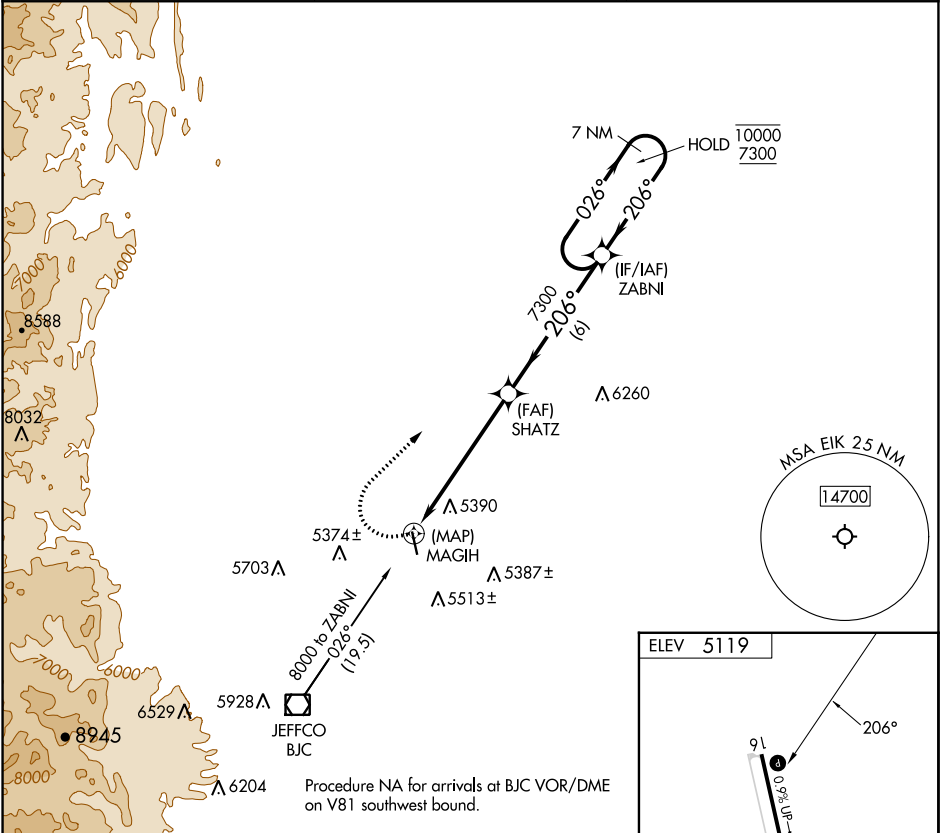

APP CRS	Rwy Idg	N/A
206°	TDZE	N/A
	Apt Elev	5119

RNAV (GPS)-B

ERIE MUNI (EIK)

RNP APCH.	MISSED APPROACH: Climbing right turn to 7300 direct ZABNI and hold.
-----------	---

AWOS-3PT 133.825	DENVER APP CON 125.12 263.02	UNICOM 123.0 (CTAF) 0
----------------------------	--	---------------------------------

SW-1, 05 SEP 2024 to 03 OCT 2024

SW-1, 05 SEP 2024 to 03 OCT 2024

CATEGORY	A	B	C	D
CIRCLING	5700-1 581 (600-1)	5880-1 761 (800-1)	5880-2¼ 761 (800-2¼)	NA

REIL Rwy 16 0
MIRL Rwy 16-34 0