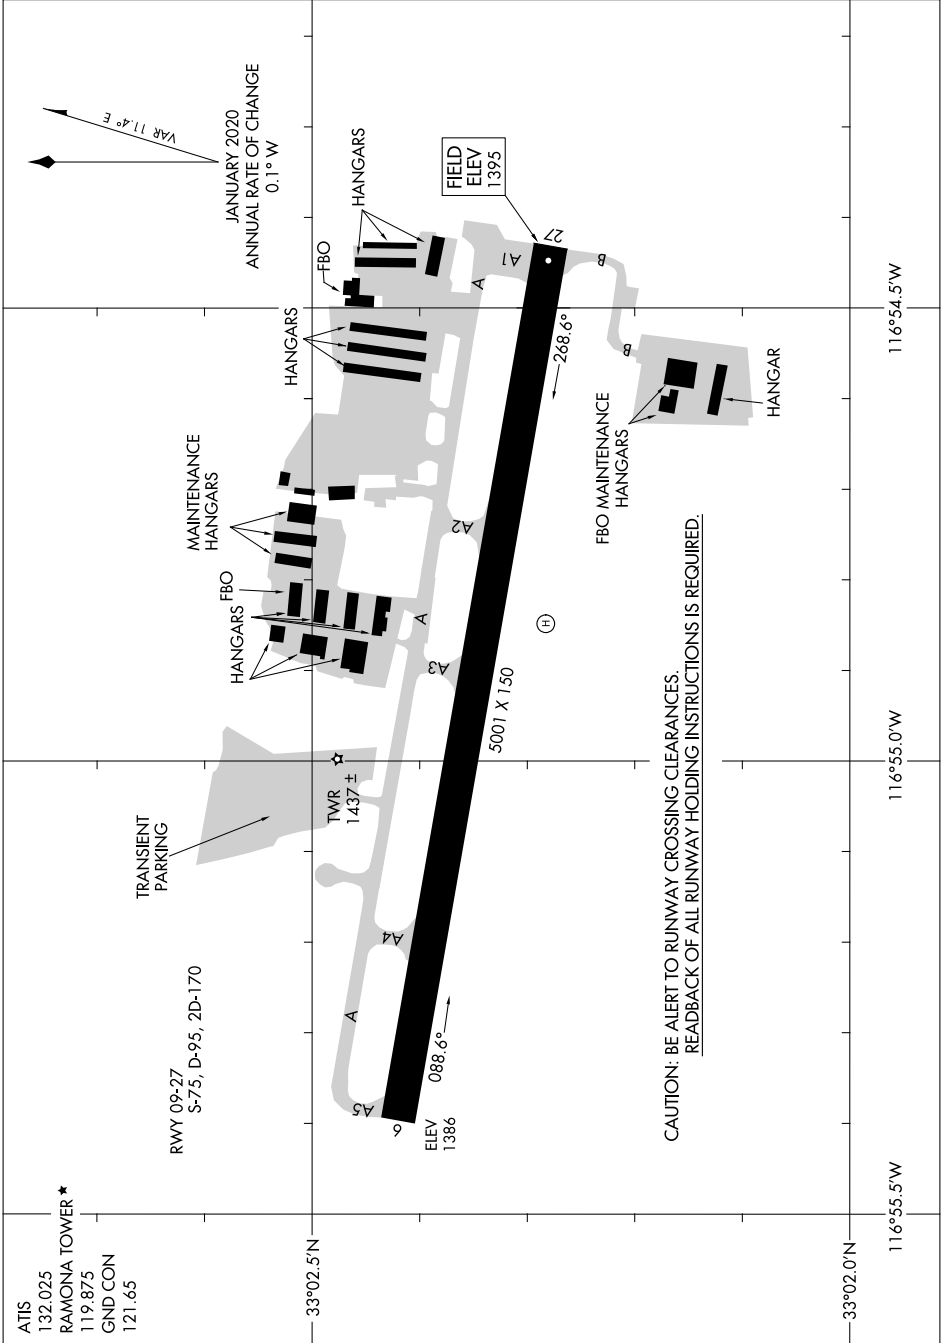

AIRPORT DIAGRAM

AL-6667 (FAA)

RAMONA (RNM)
RAMONA, CALIFORNIA

SW-3, 05 SEP 2024 to 03 OCT 2024

CAUTION: BE ALERT TO RUNWAY CROSSING CLEARANCES.
READBACK OF ALL RUNWAY HOLDING INSTRUCTIONS IS REQUIRED.

AIRPORT DIAGRAM

RAMONA, CALIFORNIA
RAMONA (RNM)

SW-3, 05 SEP 2024 to 03 OCT 2024