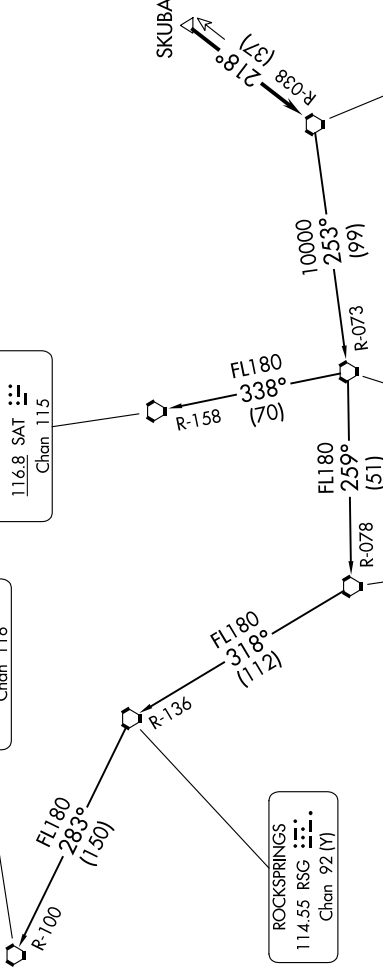

PALACIOS THREE DEPARTURE

**TOP ALTITUDE:
ASSIGNED BY ATC**

RADAR and DME required.

TAKEOFF MINIMUMS
Rwy 8, 26: Standard.
Rwy 14, 32: Standard - NA at night.

CTAF
122.7
HOUSTON DEP CON
134.45 284.0

FORT STOCKTON
116.9 FST
Chan 116

SAN ANTONIO
116.8 SAT
Chan 115

PALACIOS
117.3 PSX
Chan 120

THREE RIVERS
111.4 THX
Chan 51

COTUILA
115.8 COT
Chan 105

ROCKSPRINGS
114.55 RSG
Chan 92 (Y)

(CONTINUED ON FOLLOWING PAGE)

NOTE: Chart not to scale.

PALACIOS THREE DEPARTURE