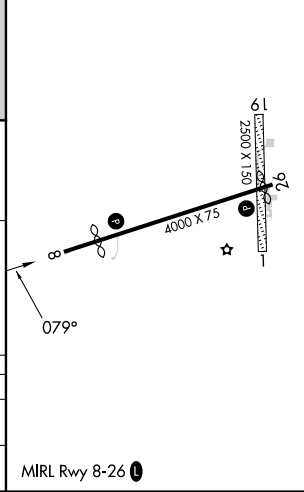

CATEGORY	A	B	C	D
LNVA MDA	1120-1	459 (500-1)	1120-1¼ 459 (500-1¼)	NA
CIRCLING	1160-1	492 (500-1)	1240-1½ 572 (600-1½)	NA

MIRL Rwy 8-26 0