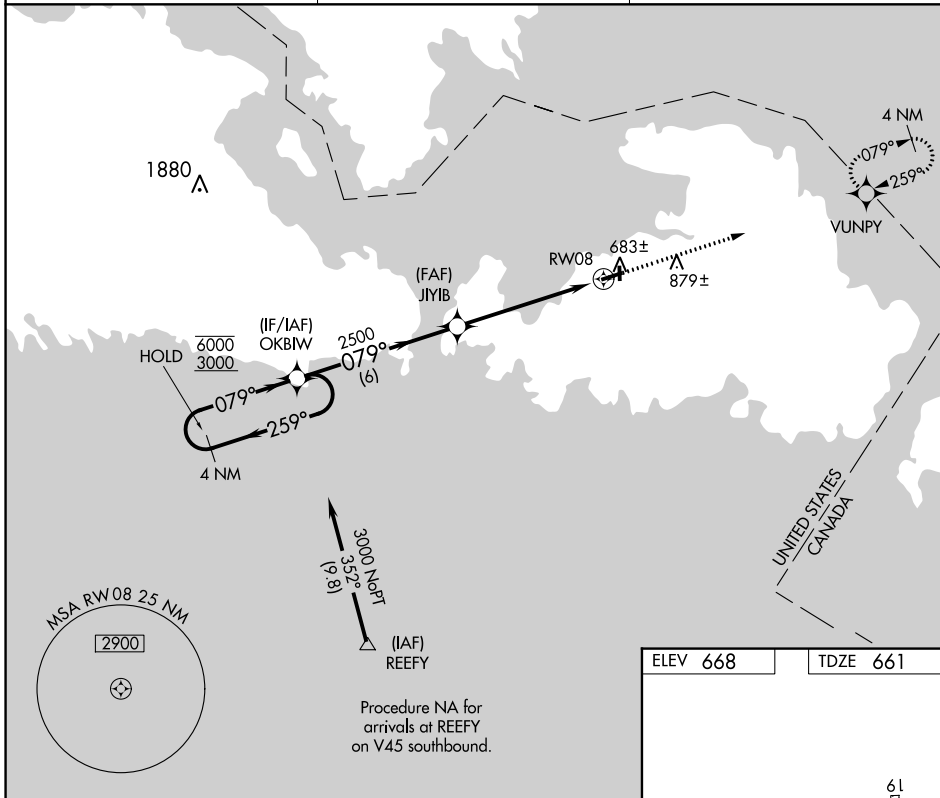

APP CRS 079°	Rwy Idg TDZE Apt Elev	3350 661 668
------------------------	-----------------------------	---

RNAV (GPS) RWY 8

DRUMMOND ISLAND (DRM)

RNP APCH.

▼ Rwy 8 helicopter visibility reduction below 1 SM NA.
Procedure NA at night. Circling to Rwy 1-19 NA.

MISSED APPROACH: Climb to 2500 direct VUNPY and hold.

AWOS-3 118.325	TORONTO CENTER 132.65 344.5	UNICOM 122.8 (CTAF) 0
--------------------------	---------------------------------------	---------------------------------

EC-1, 05 SEP 2024 to 03 OCT 2024

EC-1, 05 SEP 2024 to 03 OCT 2024

ELEV 668	TDZE 661
----------	----------

CATEGORY	A	B	C	D
LNVA MDA	1120-1	459 (500-1)	1120-1¼ 459 (500-1¼)	NA
CIRCLING	1160-1	492 (500-1)	1240-1½ 572 (600-1½)	NA