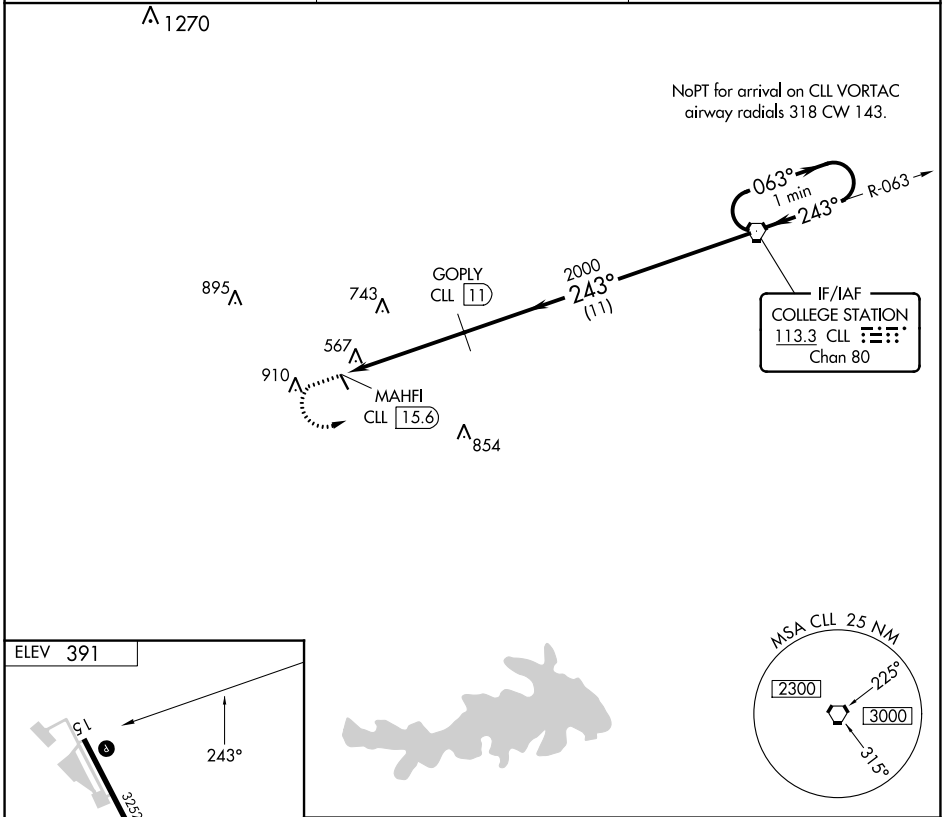

VORTAC CLL <b>113.3</b> Chan <b>80</b>	APP CRS <b>243°</b>	Rwy Idg TDZE Apt Elev <b>391</b>	N/A N/A <b>391</b>
--	------------------------	---	--------------------------

# VOR/DME-A

CALDWELL MUNI (R/WV)

**⚠** When local altimeter setting not received, use College Station altimeter setting and increase MDA 60 feet. Circling NA east of Rwy 15-33. Procedure NA at night.

MISSED APPROACH: Climb to 2000 then climbing left turn to 2100 direct CLL VORTAC and hold.

AWOS-3PT <b>118.35</b>	HOUSTON APP CON <b>134.3 360.85</b>	CTAF <b>122.9</b>
---------------------------	--	----------------------

2000	2100	CLL	CLL VORTAC	One Minute Holding Pattern
↑	↶	⬡		
		MAHFI CLL 15.6 GOPLY CLL 11	2000 2100	063° → ← 243°
CATEGORY	A	B	C	D
CIRCLING	1000-1 609 (700-1)	1220-1¼ 829 (900-1¼)	NA	

SC-5, 05 SEP 2024 to 03 OCT 2024

SC-5, 05 SEP 2024 to 03 OCT 2024