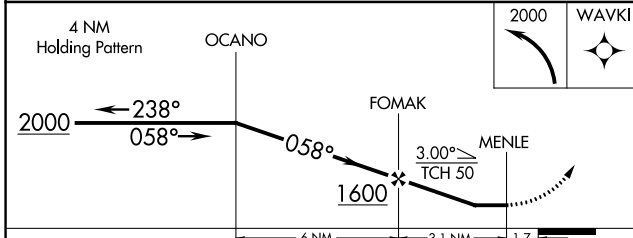

MISSED APPROACH: Climbing left turn to 2000 direct WAVKI WP and hold.

KOSRAE RADIO
123.6 (CTAF) **📻**

PAC, 05 SEP 2024 to 31 OCT 2024

PAC, 05 SEP 2024 to 31 OCT 2024

ELEV 12	TDZE 10
---------	---------

MIRL Rwy 5-23 **📻**
 REIL Rwys 5 and 23 **📻**