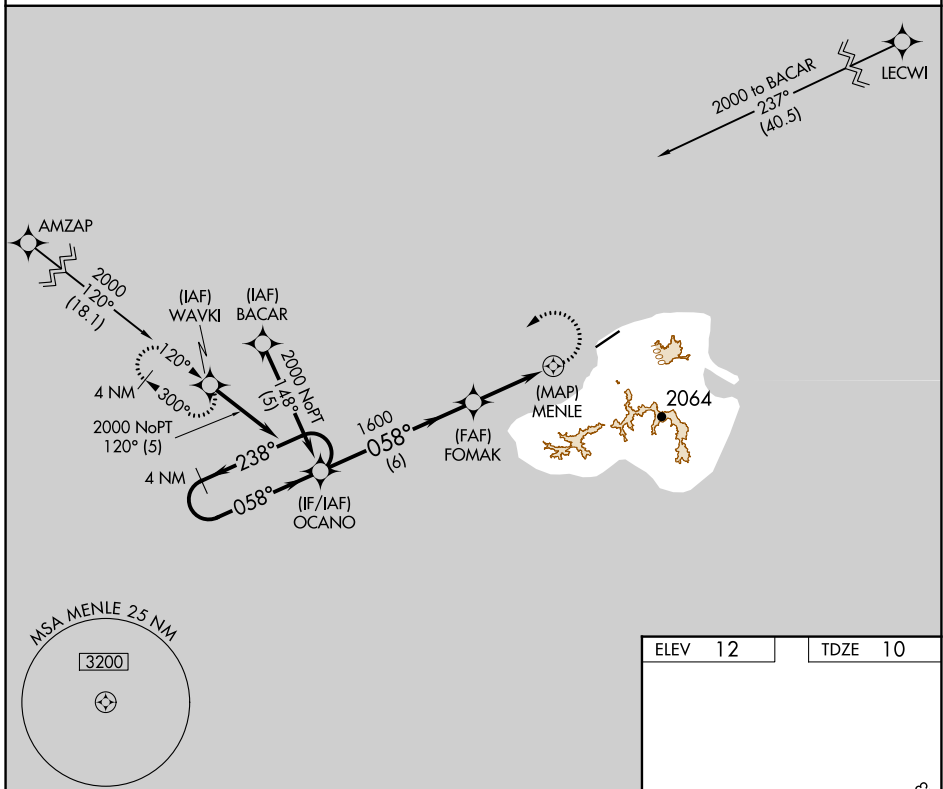

APP CRS	Rwy Idg	5752
058°	TDZE	10
	Apt Elev	12

RNAV (GPS) RWY 5

KOSRAE (TTK)(PTSA)

⚠ Circling not authorized southeast of Rwy 5-23.
⚠ Obtain local altimeter setting on CTAF; when not received, procedure not authorized. DME/DME RNP-0.3 NA.
 No controlled airspace below 5500.

MISSED APPROACH: Climbing left turn to 2000 direct WAVKI WP and hold.

KOSRAE RADIO
123.6 (CTAF) **📻**

PAC, 05 SEP 2024 to 31 OCT 2024

PAC, 05 SEP 2024 to 31 OCT 2024

ELEV 12	TDZE 10
---------	---------

MIRL Rwy 5-23 **📻**
 REIL Rwys 5 and 23 **📻**

CATEGORY	A	B	C	D
LNAV MDA	460-2 450 (500-2)			
CIRCLING	520-2 508 (600-2)		580-2 568 (600-2)	