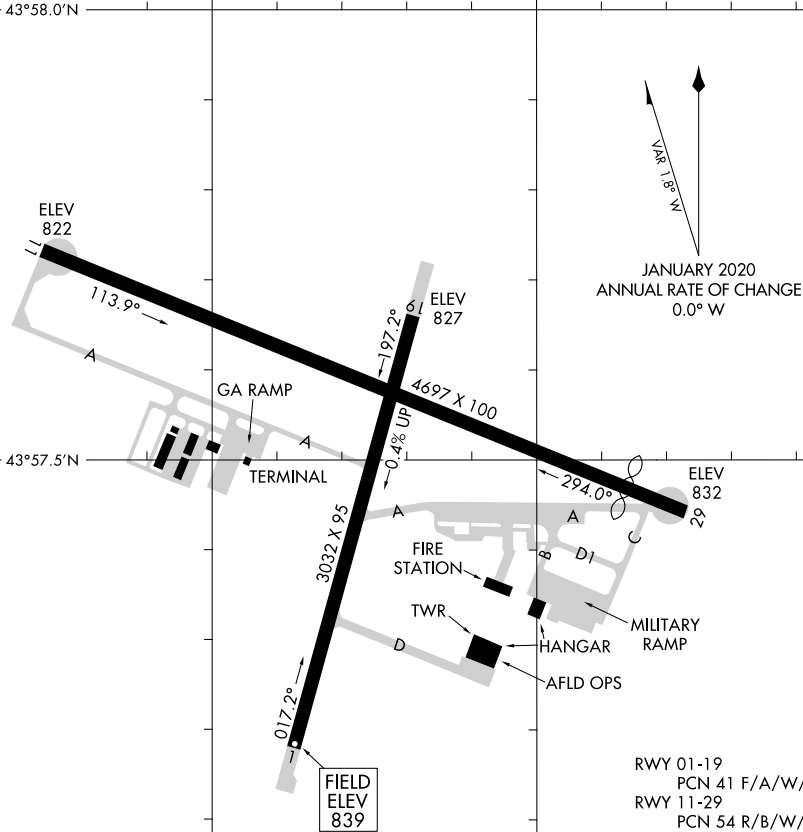

24081

AIRPORT DIAGRAM

AL-6902 (FAA)

SPARTA/FORT MC COY (CMY)

SPARTA, WISCONSIN

ASOS
 119.775
 SPARTA/MC COY TOWER ★
 124.6 254.375
 GND CON
 123.625

EC-3, 05 SEP 2024 to 03 OCT 2024

EC-3, 05 SEP 2024 to 03 OCT 2024

RWY 01-19
 PCN 41 F/A/W/T
 RWY 11-29
 PCN 54 R/B/W/T

CAUTION: BE ALERT TO RUNWAY CROSSING CLEARANCES.
READBACK OF ALL RUNWAY HOLDING INSTRUCTIONS IS REQUIRED.

90°44.5'W

90°44.0'W

90°43.5'W

AIRPORT DIAGRAM

24081