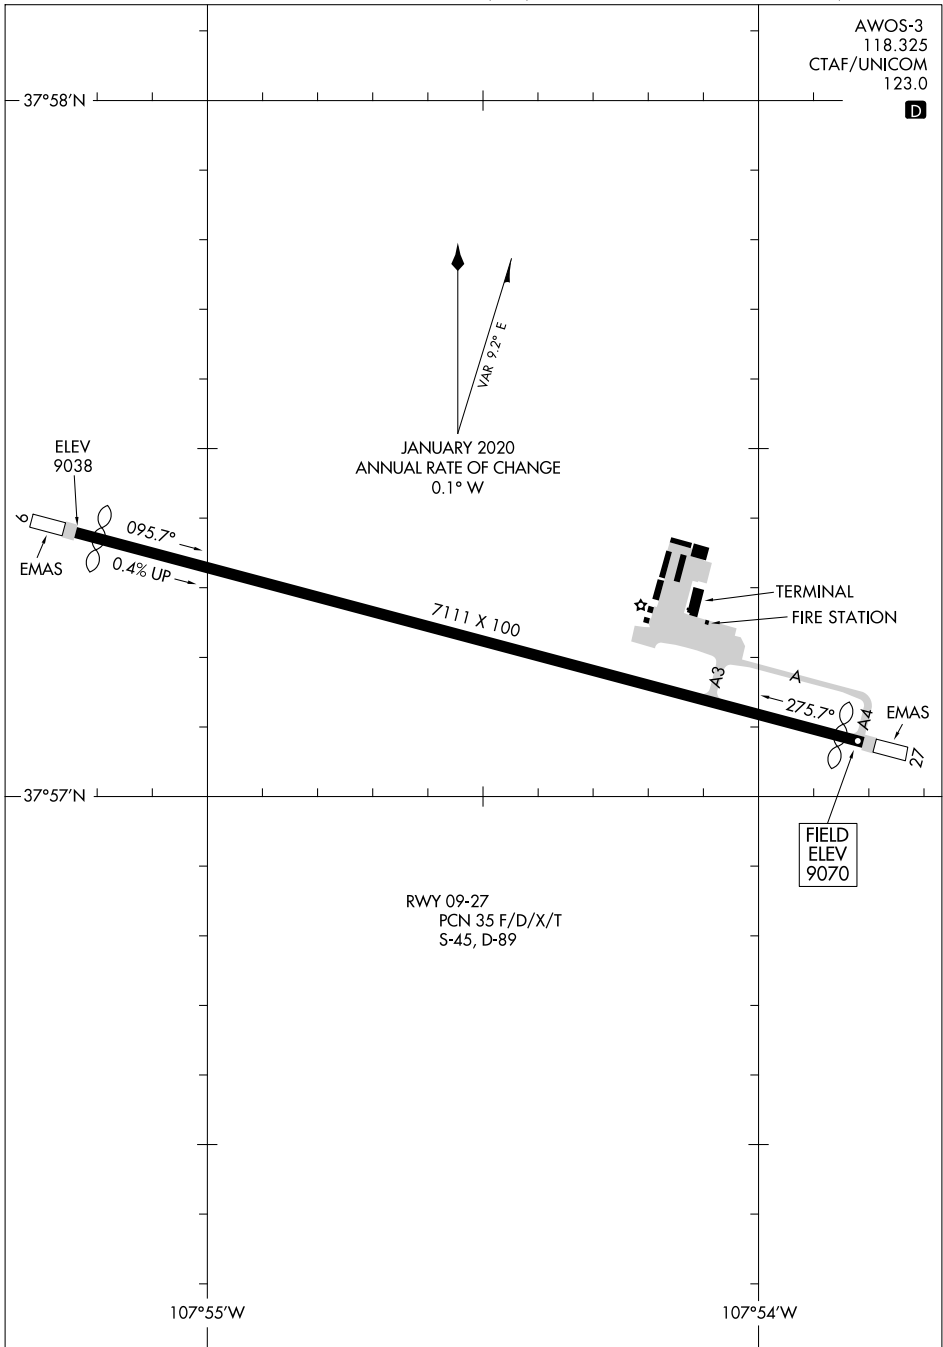

20086

AIRPORT DIAGRAM

AL-6920 (FAA)

TELLURIDE RGNL (TEX)
TELLURIDE, COLORADO

AWOS-3
118.325
CTAF/UNICOM
123.0

D

SW-1, 05 SEP 2024 to 03 OCT 2024

SW-1, 05 SEP 2024 to 03 OCT 2024

AIRPORT DIAGRAM

20086

TELLURIDE, COLORADO
TELLURIDE RGNL (TEX)