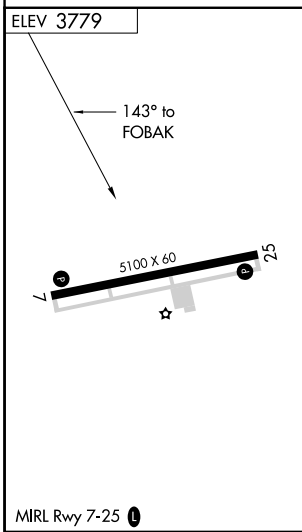

APP CRS 143°	Rwy Idg TDZE Apt Elev	N/A N/A 3779
------------------------	-----------------------------	---

RNAV (GPS)-B

MULESHOE MUNI (2T1)

▲NA Use Clovis Rgnl altimeter setting; when not received use Hereford Muni altimeter setting.	MISSED APPROACH: Climbing right turn to 5800 direct TXO VORTAC and hold.
--	--

CVN AWOS-3PT 135.375	FORT WORTH CENTER 126.45 316.1	CTAF 122.9	122.8 0
--------------------------------	--	-------------------	----------------

	5 NM Holding Pattern	TXO VORTAC	CENUM	HELUS 2.4 NM to FOB AK	FOB AK
	5800	5800	5600	5200	3902 ±
	← 323°	→ 143°	→ 143°	→	→
			15 NM	3.5 NM	2.4 NM
CATEGORY	A	B	C	D	
CIRCLING	4360-1 581 (600-1)	4380-1 601 (700-1)	4660-2¾ 881 (900-2¾)	NA	