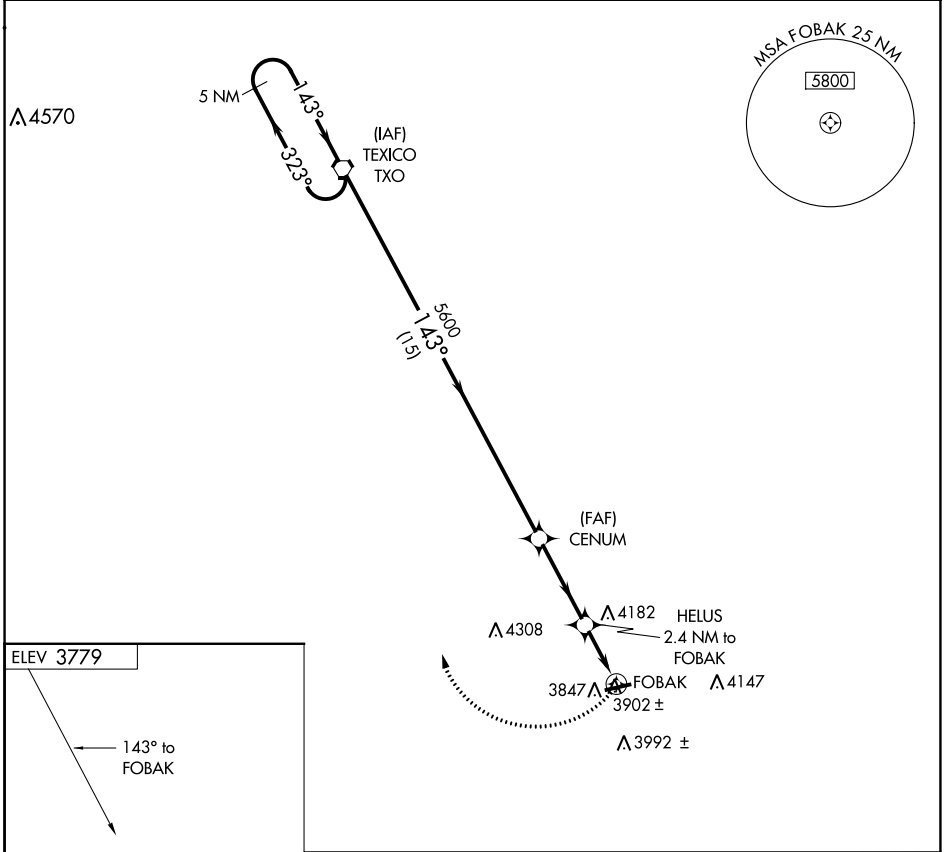

APP CRS 143°	Rwy Idg TDZE Apt Elev	N/A N/A 3779
------------------------	-----------------------------	---

RNAV (GPS)-B

MULESHOE MUNI (2T1)

▲NA Use Clovis Rgnl altimeter setting; when not received use Hereford Muni altimeter setting.	MISSED APPROACH: Climbing right turn to 5800 direct TXO VORTAC and hold.
--	--

CVN AWOS-3PT 135.375	FORT WORTH CENTER 126.45 316.1	CTAF 122.9	122.8 0
--------------------------------	--	-------------------	----------------

	5 NM Holding Pattern	TXO VORTAC	CENUM	HELUS 2.4 NM to FOB AK	FOB AK
	5800	5800	5600	5200	3902 ±
	← 323°	→ 143°	→ 143°	→	→
			15 NM	3.5 NM	2.4 NM
CATEGORY	A	B	C	D	
CIRCLING	4360-1 581 (600-1)	4380-1 601 (700-1)	4660-2¾ 881 (900-2¾)	NA	

SC-2, 05 SEP 2024 to 03 OCT 2024

SC-2, 05 SEP 2024 to 03 OCT 2024