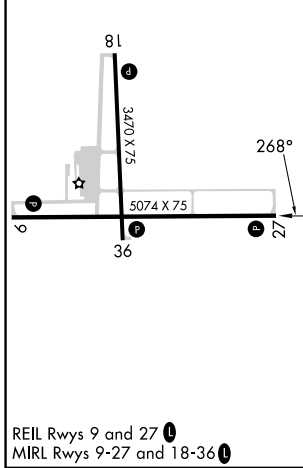

WAAS CH 97604 W27A	APP CRS 268°	Rwy Idg TDZE Apt Elev	5074 894 895

RNAV (GPS) RWY 27

MENOMONIE MUNI/SCORE FLD (LUM)

RNP APCH.	⚠ Circling Rwy 18, 36 NA at night. For uncompensated Baro-VNAV systems, LNAV/VNAV NA below -16°C or above 54°C.	MISSED APPROACH: Climb to 2800 direct HATEL and hold.

AWOS-3 118.025	MINNEAPOLIS CENTER 125.3 335.6	UNICOM 122.7 (CTAF) 0

CATEGORY	A	B	C	D
LPV DA	1144-³/₄	250 (300-³/₄)		NA
LNAV/ VNAV DA	1470-1⁵/₈	576 (600-1⁵/₈)		NA
LNAV MDA	1400-1	506 (600-1)	1400-1³/₈ 506 (600-1³/₈)	NA
C CIRCLING	1420-1 525 (600-1)	1800-1¹/₄ 905 (1000-1¹/₄)	1820-2³/₄ 925 (1000-2³/₄)	NA

EC-3, 05 SEP 2024 to 03 OCT 2024

EC-3, 05 SEP 2024 to 03 OCT 2024