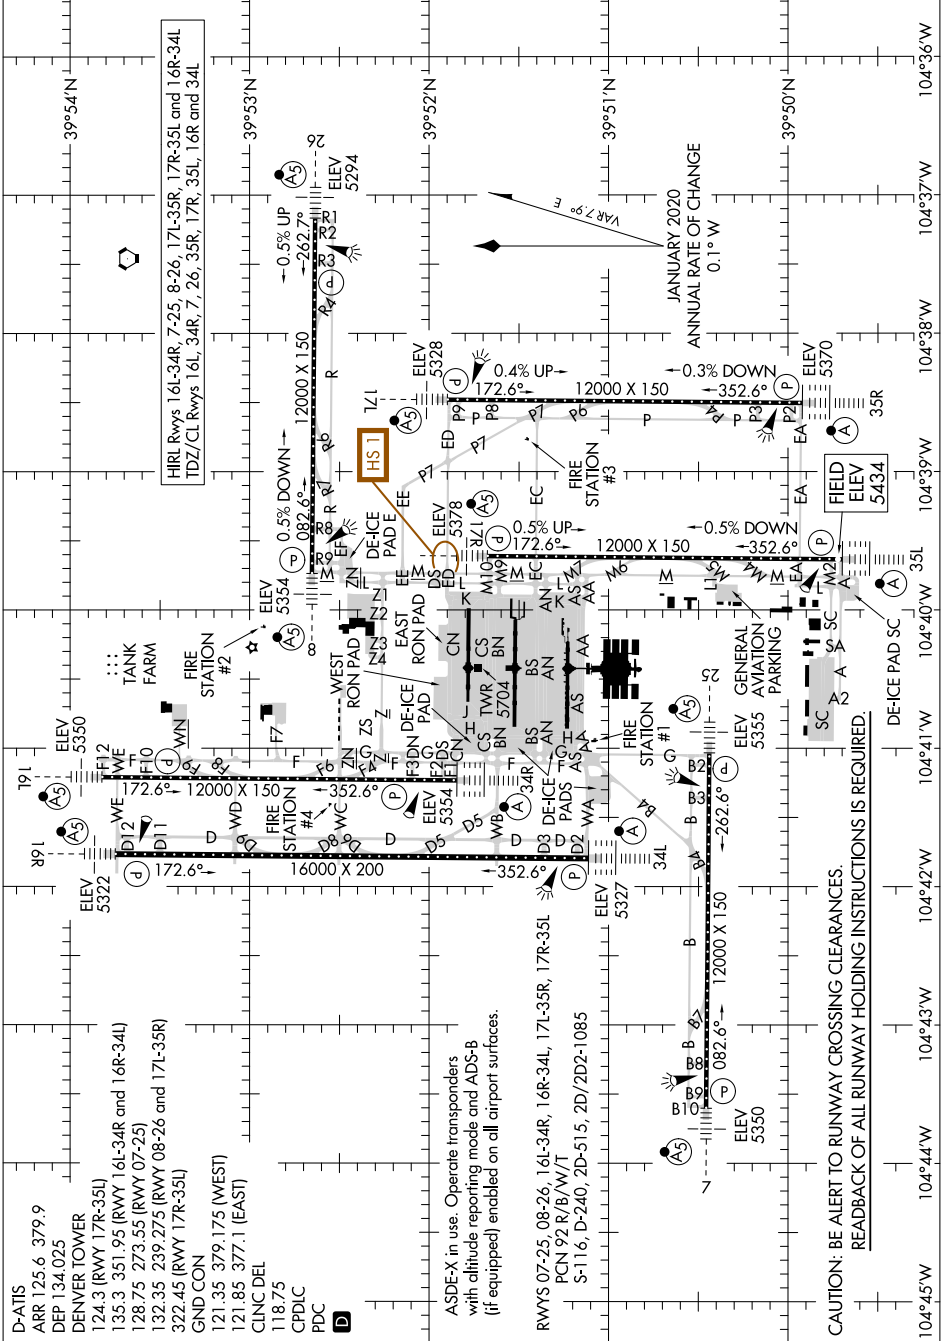

AIRPORT DIAGRAM

AL-9077 (FAA)

DENVER INTL (D/E/N)
DENVER, COLORADO

SW-1, 05 SEP 2024 to 03 OCT 2024

SW-1, 05 SEP 2024 to 03 OCT 2024

AIRPORT DIAGRAM

DENVER, COLORADO
DENVER INTL (D/E/N)