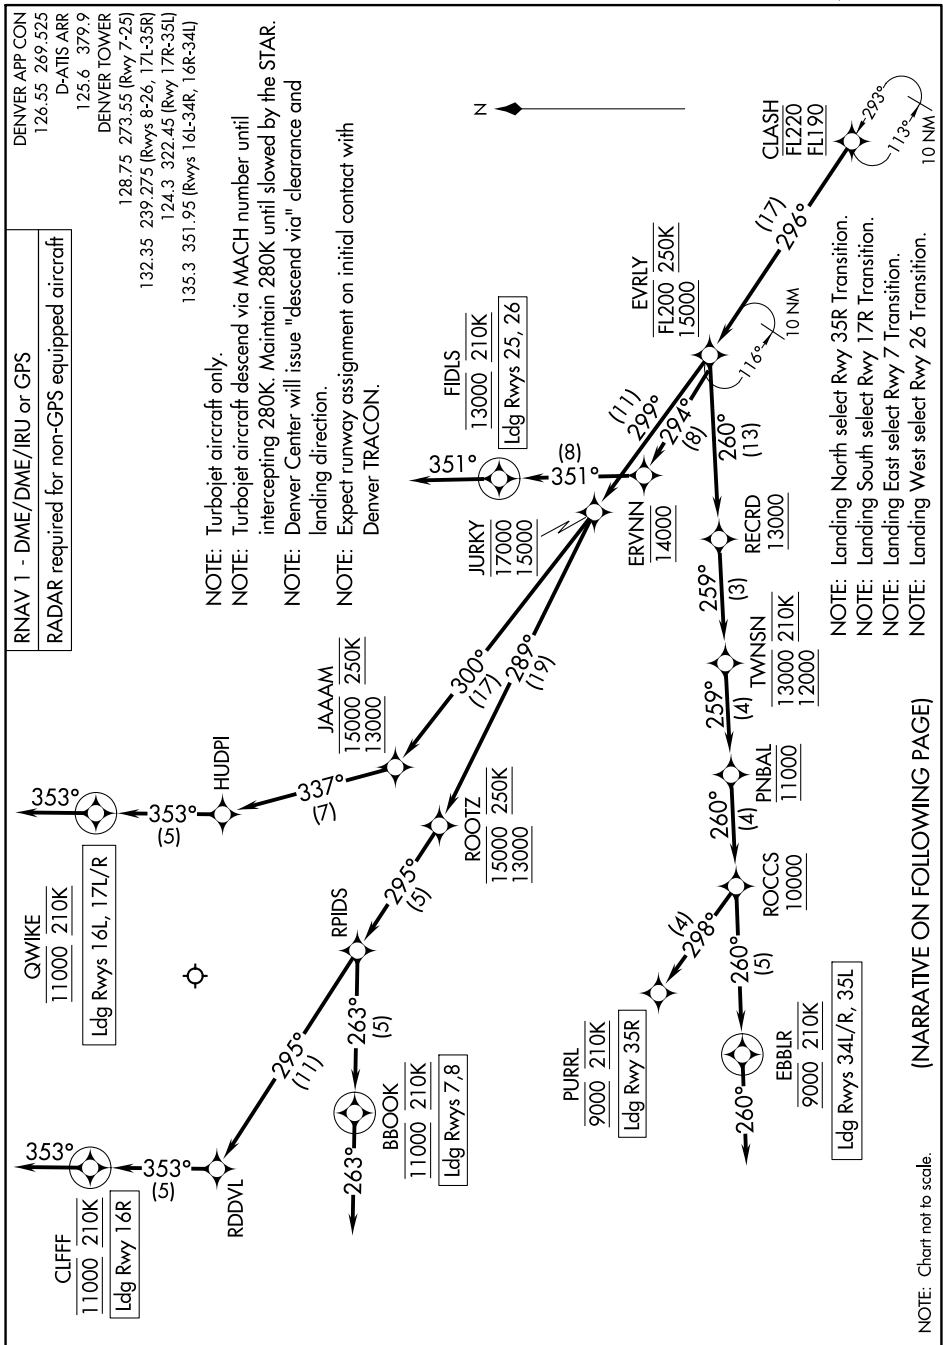

CLASH FOUR ARRIVAL (RNAV) Arrival Routes

SW-1, 05 SEP 2024 to 03 OCT 2024

CLASH FOUR ARRIVAL (RNAV) Arrival Routes

(NARRATIVE ON FOLLOWING PAGE)

SW-1, 05 SEP 2024 to 03 OCT 2024