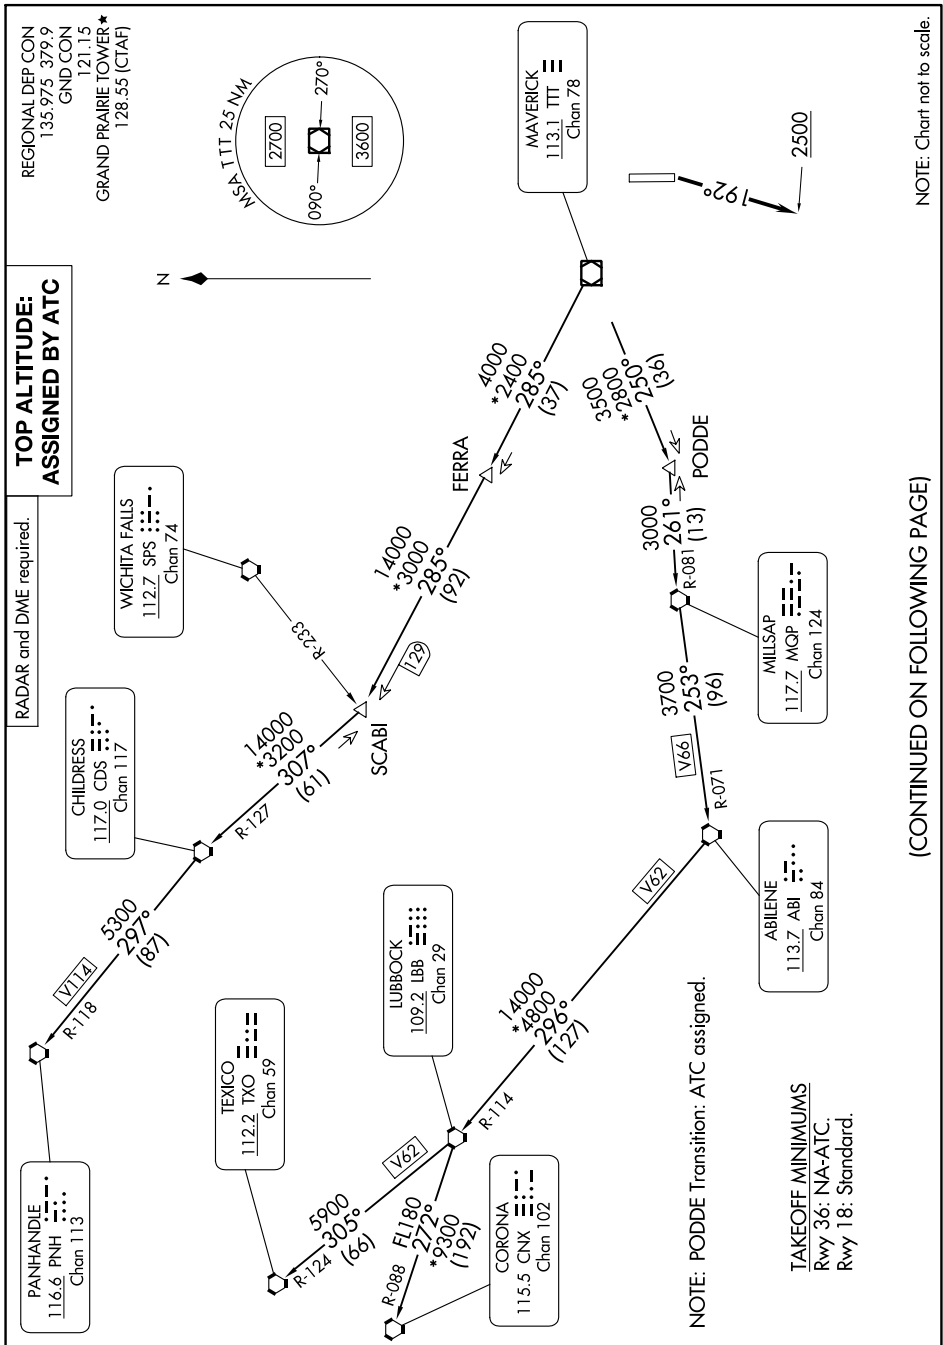

WORTH ONE DEPARTURE

SC-2, 05 SEP 2024 to 03 OCT 2024

NOTE: Chart not to scale.

(CONTINUED ON FOLLOWING PAGE)

SC-2, 05 SEP 2024 to 03 OCT 2024

WORTH ONE DEPARTURE