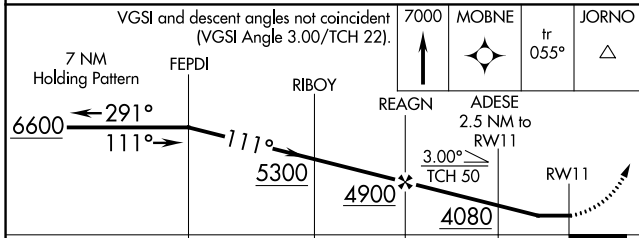

WAAS CH 53432 W11A	APP CRS 111°	Rwy Idg TDZE Apt Elev	5100 3244 3255
--	------------------------	-----------------------------	---

RNAV (GPS) RWY 11

STURGIS MUNI (49B)

RNP APCH - GPS.		MISSED APPROACH: Climb to 7000 direct MOBNE and on track 055° to JORNO and hold.	
▼ Rwy 11 helicopter visibility reduction below ¾ SM NA.			
AWOS-3P 119.275	ELLSWORTH APP CON ★ 119.5 259.1	GCO 121.725	UNICOM 122.8 (CTAF) 0

ELEV 3255	TDZE 3244
-----------	-----------

Procedure NA for arrivals at RAP VORTAC on airway radials 238 CW 027.

CATEGORY	A	B	C	D
LP MDA	3620-1 376 (400-1)			NA
LNAV MDA	3660-1 416 (500-1)		3660-1½ 416 (500-1½)	NA