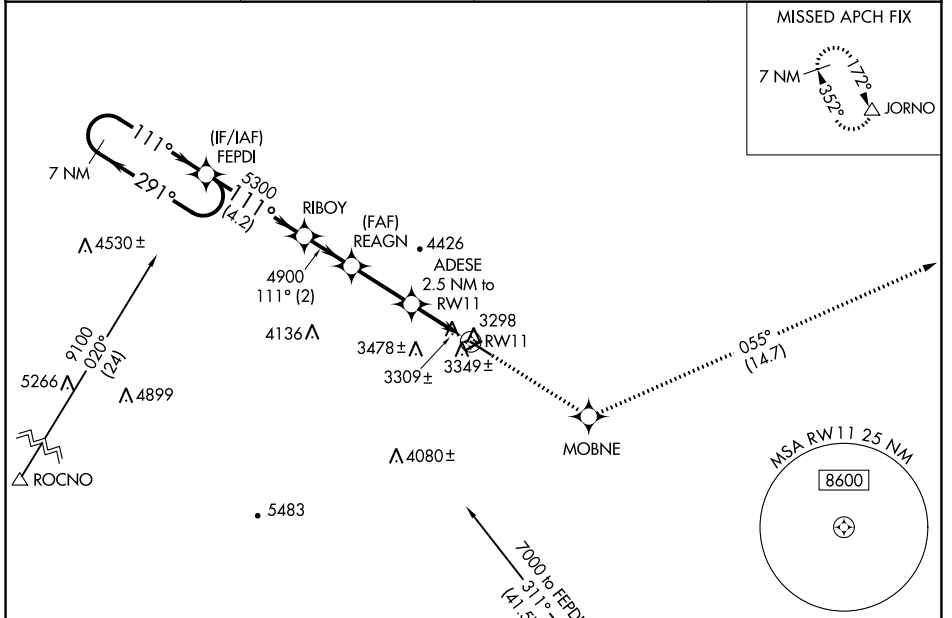

WAAS CH 53432 W11A	APP CRS 111°	Rwy Idg TDZE Apt Elev	5100 3244 3255
--	------------------------	-----------------------------	---

RNAV (GPS) RWY 11

STURGIS MUNI (49B)

RNP APCH - GPS.		MISSED APPROACH: Climb to 7000 direct MOBNE and on track 055° to JORNO and hold.	
▼ Rwy 11 helicopter visibility reduction below ¾ SM NA.			
AWOS-3P 119.275	ELLSWORTH APP CON ★ 119.5 259.1	GCO 121.725	UNICOM 122.8 (CTAF) 0

ELEV 3255	TDZE 3244
-----------	-----------

Procedure NA for arrivals at RAP VORTAC on airway radials 238 CW 027.

CATEGORY	A	B	C	D
LP MDA	3620-1 376 (400-1)			NA
LNAV MDA	3660-1 416 (500-1)		3660-1½ 416 (500-1½)	NA

NC-1, 05 SEP 2024 to 03 OCT 2024

NC-1, 05 SEP 2024 to 03 OCT 2024