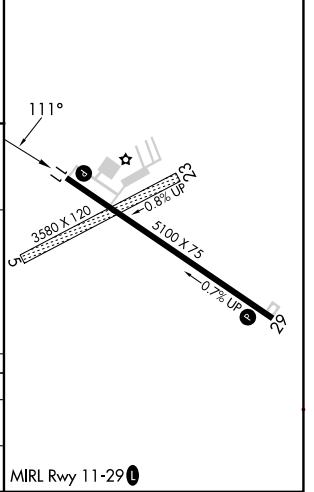

ELEV 3255	TDZE 3244

Procedure NA for arrivals at RAP VORTAC on airway radials 238 CW 027.