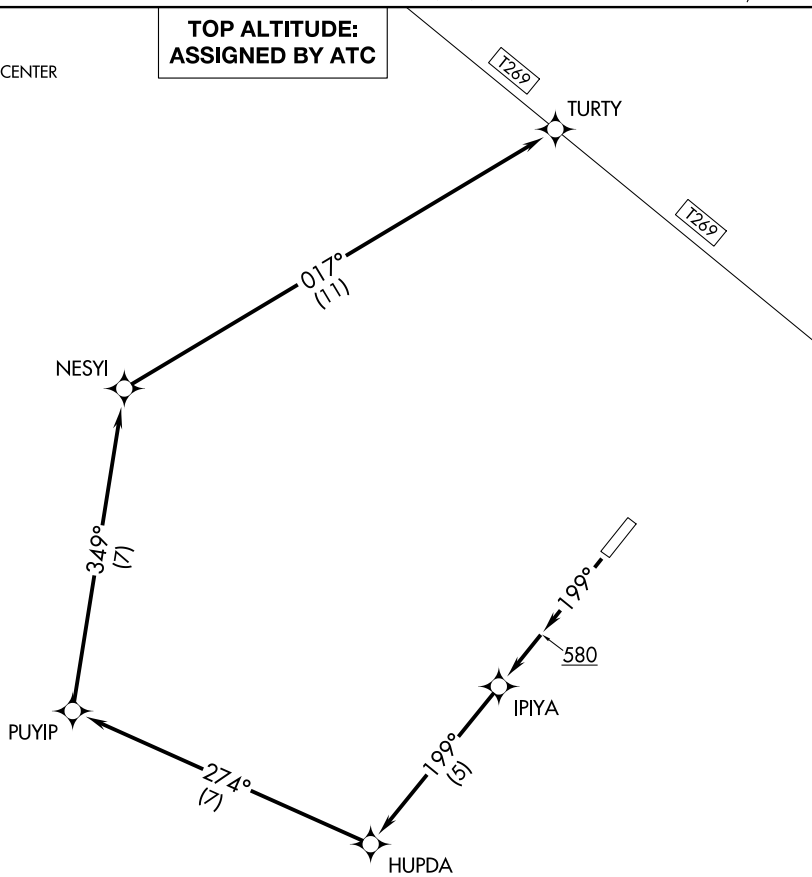

(TURTY4.TURTY) 18032

TURTY FOUR DEPARTURE (RNAV)

AL-9230 (FAA)

KLAWOCK (AKW)(PAKW)
KLAWOCK, ALASKA

ASOS
135.45
ANCHORAGE CENTER
118.5 284.6
CTAF
120.9

**TOP ALTITUDE:
ASSIGNED BY ATC**

NOTE: RNAV 1.

NOTE: GPS required.

TAKEOFF MINIMUMS

Rwy 2: NA- Obstacles.

Rwy 20: Standard with a minimum climb of 427' per NM to 2500.

NOTE: Chart not to scale.

DEPARTURE ROUTE DESCRIPTION

TAKEOFF RUNWAY 20: Climb heading 199° to 580, then climb to 6000 direct IPIYA and on depicted route to TURTY, thence

. . . . maintain ATC assigned altitude. Expect clearance to filed altitude 10 minutes after departure.

TURTY FOUR DEPARTURE (RNAV)

(TURTY4.TURTY) 01FEB18

KLAWOCK, ALASKA
KLAWOCK (AKW)(PAKW)

AK, 05 SEP 2024 to 31 OCT 2024

AK, 05 SEP 2024 to 31 OCT 2024