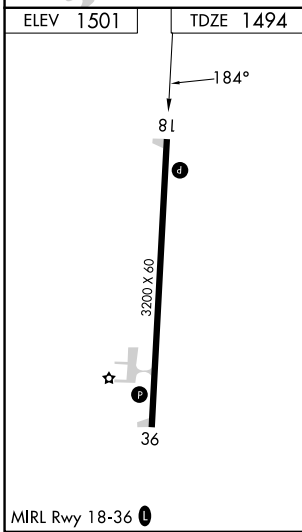

APP CRS	Rwy Idg	3200
184°	TDZE	1494
	Apt Elev	1501

RNAV (GPS) RWY 18

PARK FALLS MUNI (PKF)

▼ Use Phillips altimeter setting. DME/DME	MISSED APPROACH: Climb to 3200 direct FARIM WP and hold.
▲ NA RNP-0.3 NA. Procedure NA at night.	

PBH AWOS-3 125.875	MINNEAPOLIS CENTER 133.65 281.5	CTAF 122.9 0

EC-3, 05 SEP 2024 to 03 OCT 2024

EC-3, 05 SEP 2024 to 03 OCT 2024