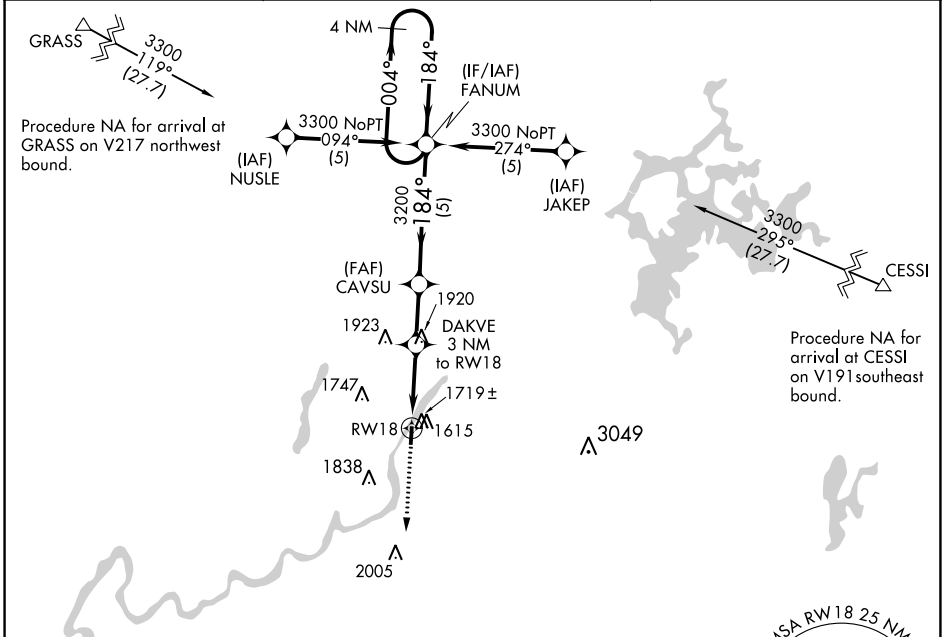

APP CRS	Rwy Idg	3200
184°	TDZE	1494
	Apt Elev	1501

RNAV (GPS) RWY 18

PARK FALLS MUNI (PKF)

▼ Use Phillips altimeter setting. DME/DME	MISSED APPROACH: Climb to 3200 direct FARIM WP and hold.
▲ NA RNP-0.3 NA. Procedure NA at night.	

PBH AWOS-3 125.875	MINNEAPOLIS CENTER 133.65 281.5	CTAF 122.9 0

EC-3, 05 SEP 2024 to 03 OCT 2024

EC-3, 05 SEP 2024 to 03 OCT 2024