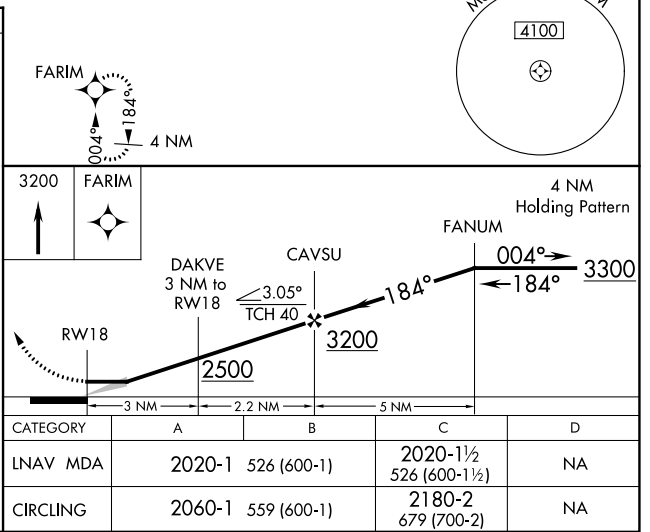

APP CRS	Rwy Idg	3200
184°	TDZE	1494
	Apt Elev	1501

RNAV (GPS) RWY 18

PARK FALLS MUNI (PKF)

▼ Use Phillips altimeter setting. DME/DME	MISSED APPROACH: Climb to 3200 direct FARIM WP and hold.
▲ NA RNP-0.3 NA. Procedure NA at night.	

PBH AWOS-3 125.875	MINNEAPOLIS CENTER 133.65 281.5	CTAF 122.9 0

EC-3, 05 SEP 2024 to 03 OCT 2024

EC-3, 05 SEP 2024 to 03 OCT 2024