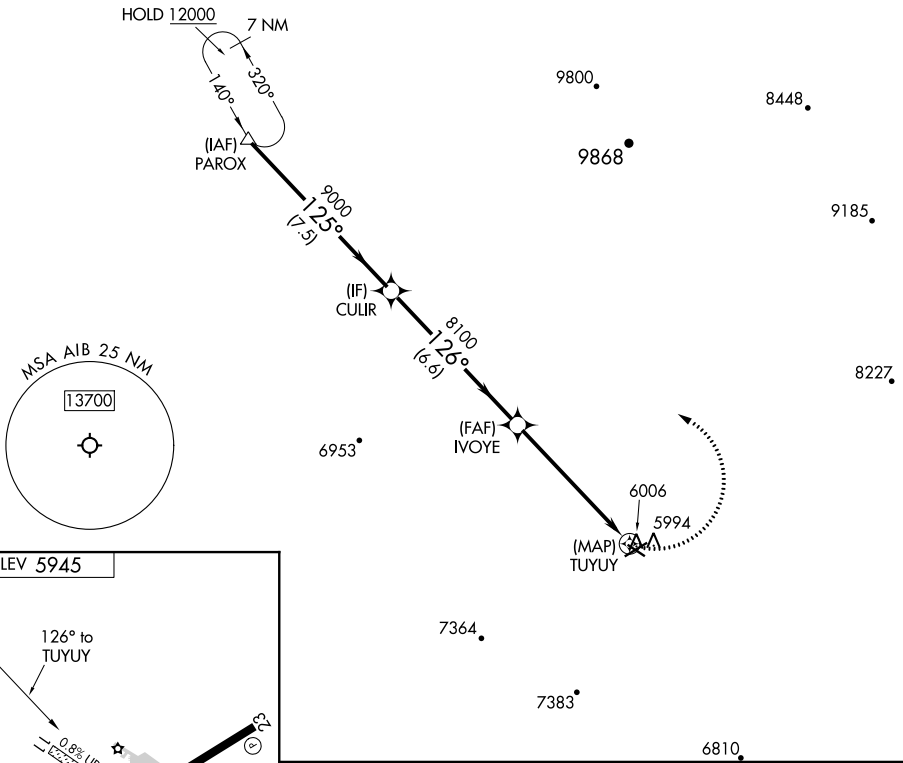

APP CRS 126°	Rwy Idg TDZE Apt Elev	N/A N/A 5945
------------------------	-----------------------------	---

RNAV (GPS)-A

HOPKINS FLD (AIB)

RNP APCH-GPS.	MISSED APPROACH: Climbing left turn to 12000 direct PAROX and hold, continue climb-in-hold to 12000.
<p>▽ Circling NA to Rwys 11 and 29. Circling Rwy 23 NA at night.</p> <p>⚠ When local altimeter setting not received, procedure NA.</p>	

AWOS-3 132.525	DENVER CENTER 127.1	UNICOM 122.8 (CTAF)
--------------------------	-------------------------------	-------------------------------

All arrivals on V244 descend to 12000 in PAROX holding pattern before departing PAROX.
NoPT for arrival at PAROX on V391 southbound.

	PAROX	CULIR	IVOYE	TUYUY
	12000	9000	8100	
		7.5 NM	6.6 NM	5.8 NM
CATEGORY	A	B	C	D
☑ CIRCLING	6320-1 375 (400-1)	6400-1 455 (500-1)	6800-2½ 855 (900-2½)	NA

SW-1, 05 SEP 2024 to 03 OCT 2024

SW-1, 05 SEP 2024 to 03 OCT 2024