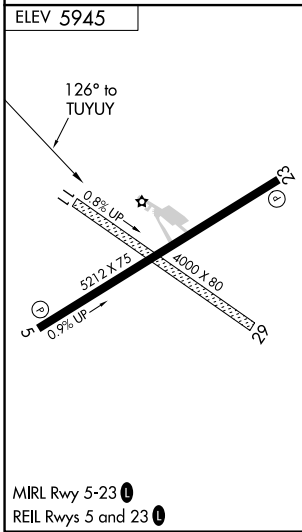

APP CRS 126°	Rwy Idg TDZE Apt Elev	N/A N/A 5945
------------------------	-----------------------------	---

RNAV (GPS)-A

HOPKINS FLD (AIB)

RNP APCH-GPS.	MISSED APPROACH: Climbing left turn to 12000 direct PAROX and hold, continue climb-in-hold to 12000.
<p>▽ Circling NA to Rwys 11 and 29. Circling Rwy 23 NA at night.</p> <p>⚠ When local altimeter setting not received, procedure NA.</p>	

AWOS-3 132.525	DENVER CENTER 127.1	UNICOM 122.8 (CTAF)
--------------------------	-------------------------------	-------------------------------

All arrivals on V244 descend to 12000 in PAROX holding pattern before departing PAROX.
NoPT for arrival at PAROX on V391 southbound.

	PAROX	CULIR	IVOYE	TUYUY
	12000	9000	8100	
		7.5 NM	6.6 NM	5.8 NM
CATEGORY	A	B	C	D
☑ CIRCLING	6320-1 375 (400-1)	6400-1 455 (500-1)	6800-2½ 855 (900-2½)	NA

SW-1, 05 SEP 2024 to 03 OCT 2024

SW-1, 05 SEP 2024 to 03 OCT 2024