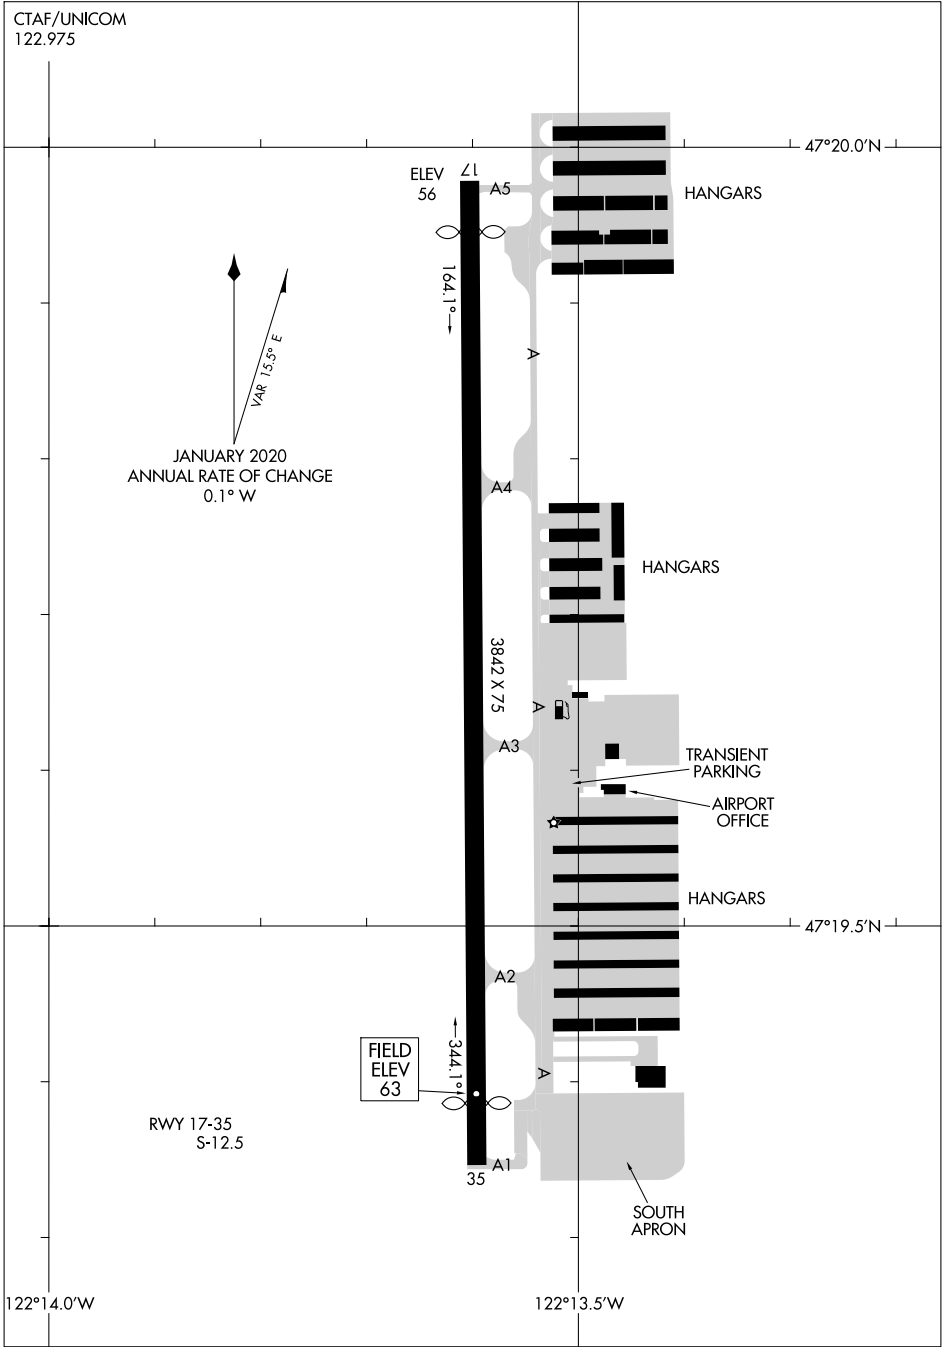

24137

AIRPORT DIAGRAM

AL-10224 (FAA)

AUBURN MUNI (S50)
AUBURN, WASHINGTON

CTAF/UNICOM
122.975

NW-1, 05 SEP 2024 to 03 OCT 2024

NW-1, 05 SEP 2024 to 03 OCT 2024

AIRPORT DIAGRAM