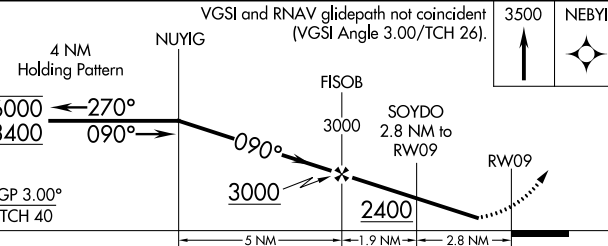

# RNAV (GPS) RWY 9

WAGNER MUNI (AGZ)

RNP APCH - GPS.	MISSED APPROACH: Climb to 3500 direct NEBYI and hold.
-----------------	---

YKN AWOS-3PT <b>119.05</b>	MINNEAPOLIS CENTER <b>128.0 257.95</b>	AUNICOM <b>122.8 (CTAF) 0</b>
-------------------------------	---	----------------------------------

Procedure NA for arrivals at ONL VORTAC on V80-148 southwest bound.

ELEV 1478	TDZE 1478
-----------	-----------

CATEGORY	A	B	C	D
LPV DA	1847-1	369 (400-1)		NA
LNAV/VNAV DA	2053-1 5/8	575 (600-1 5/8)		NA
LNAV MDA	2020-1	542 (600-1)		NA
CIRCLING	2080-1	602 (700-1)		NA