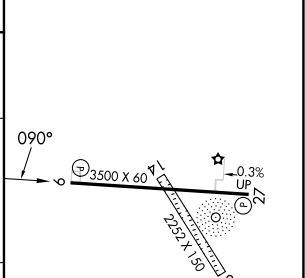

# RNAV (GPS) RWY 9

WAGNER MUNI (AGZ)

RNP APCH - GPS.	MISSED APPROACH: Climb to 3500 direct NEBYI and hold.
-----------------	---

YKN AWOS-3PT <b>119.05</b>	MINNEAPOLIS CENTER <b>128.0 257.95</b>	AUNICOM <b>122.8 (CTAF) 0</b>
-------------------------------	---	----------------------------------

Procedure NA for arrivals at ONL VORTAC on V80-148 southwest bound.

ELEV 1478	TDZE 1478
-----------	-----------

CATEGORY	A	B	C	D
LPV DA	1847-1	369 (400-1)		NA
LNAV/VNAV DA	2053-1 5/8	575 (600-1 5/8)		NA
LNAV MDA	2020-1	542 (600-1)		NA
CIRCLING	2080-1	602 (700-1)		NA