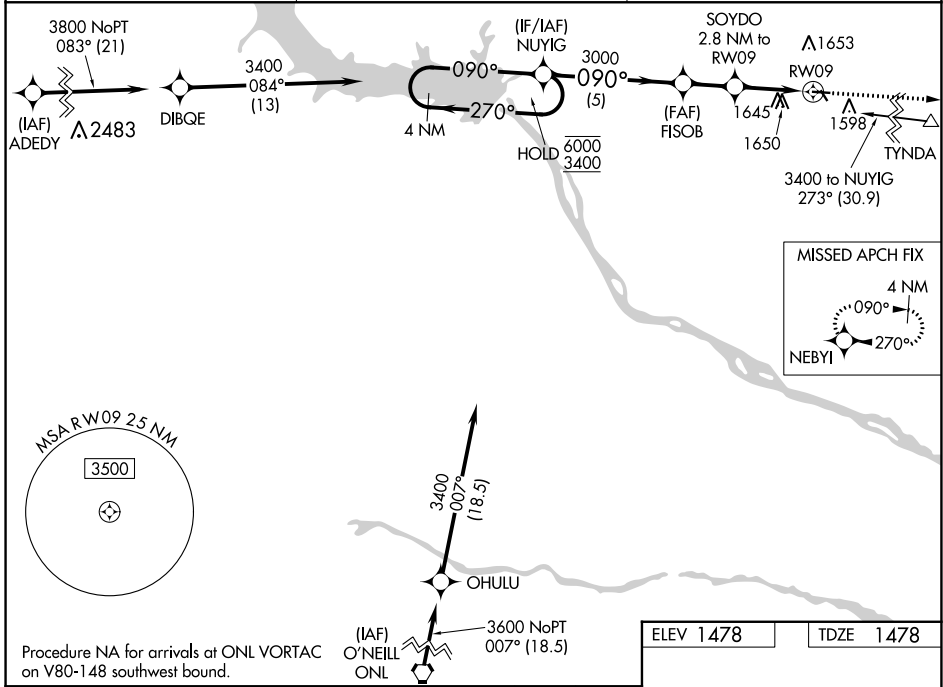

WAAS CH <b>53334</b> <b>W09A</b>	APP CRS <b>090°</b>	Rwy Idg TDZE <b>1478</b> Apt Elev <b>1478</b>
--	------------------------	---

# RNAV (GPS) RWY 9

WAGNER MUNI (AGZ)

RNP APCH - GPS.	MISSED APPROACH: Climb to 3500 direct NEBYI and hold.
-----------------	---

YKN AWOS-3PT <b>119.05</b>	MINNEAPOLIS CENTER <b>128.0 257.95</b>	AUNICOM <b>122.8 (CTAF) 0</b>
-------------------------------	---	----------------------------------

Procedure NA for arrivals at ONL VORTAC on V80-148 southwest bound.

ELEV 1478	TDZE 1478
-----------	-----------

CATEGORY	A	B	C	D
LPV DA	1847-1	369 (400-1)		NA
LNAV/VNAV DA	2053-1 5/8	575 (600-1 5/8)		NA
LNAV MDA	2020-1	542 (600-1)		NA
CIRCLING	2080-1	602 (700-1)		NA

MRL Rwy 9-27 0

NC-1, 05 SEP 2024 to 03 OCT 2024

NC-1, 05 SEP 2024 to 03 OCT 2024