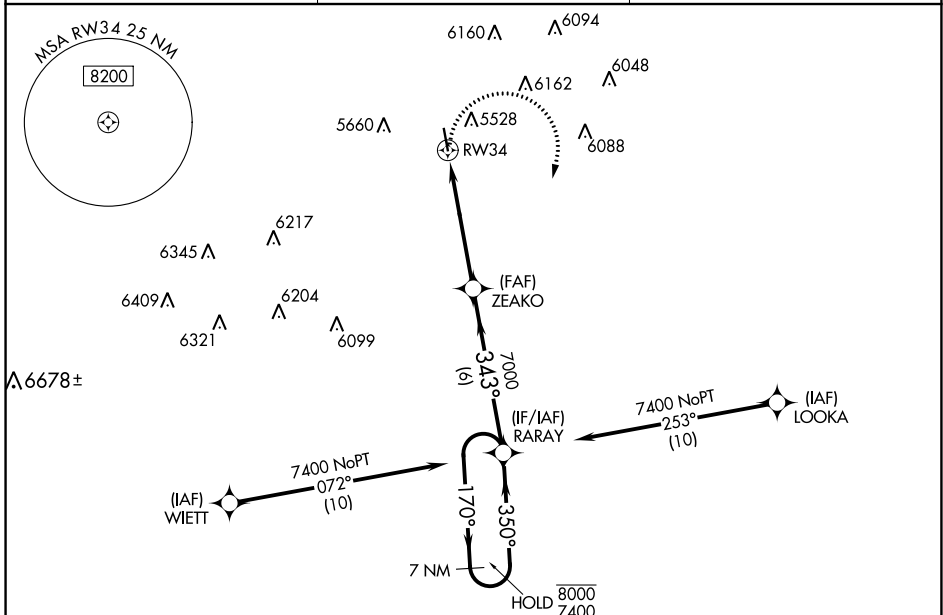

WAAS CH 42744 W34A	APP CRS 343°	Rwy Idg TDZE 5365 Apt Elev 5374
--	------------------------	---

RNAV (GPS) RWY 34

LIMON MUNI (LIC)

RNP APCH - GPS.

⚠ Rwy 34 helicopter visibility reduction below 3/4 SM NA. For uncompensated Baro-VNAV systems, LNAV/VNAV NA below -25°C or above 54°C.

MISSED APPROACH: Climbing right turn to 7400 direct RARAY and hold.

ASOS 121.125	DENVER CENTER 133.4 377.175	CTAF 122.9 0
------------------------	---------------------------------------	------------------------

SW-1, 05 SEP 2024 to 03 OCT 2024

SW-1, 05 SEP 2024 to 03 OCT 2024

ELEV 5374	TDZE 5365
-----------	-----------

CATEGORY	A	B	C	D
LPV DA	5615-3/4 250 (300-3/4)			NA
LNAV/VNAV DA	5824-13/8 459 (500-13/8)			NA
LNAV MDA	6000-1	635 (700-1)	6000-13/4 635 (700-13/4)	NA
C CIRCLING	6000-1	626 (700-1)	6220-21/2 846 (900-21/2)	NA