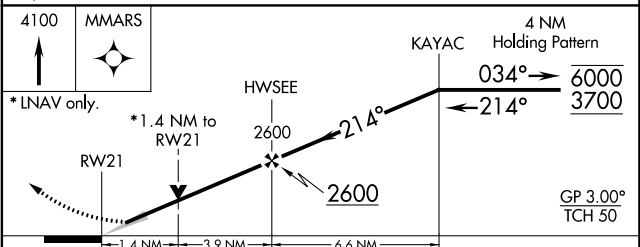

WAAS CH 45731 W21A	APP CRS 214°	Rwy ldg TDZE Apt Elev	6200 866 866

RNAV (GPS) RWY 21

CLEVELAND RGNL JETPORT (RZR)

RNP APCH.	MISSED APPROACH: Climb to 4100 direct MMARS and hold, continue climb-in-hold to 4100.

AWOS-3 120.475	CHATTANOOGA APP CON★ 125.1	UNICOM 122.7 (CTAF)

CATEGORY	A	B	C	D
LPV DA	1066-³/₄		200 (200-³/₄)	
LNAV/VNAV DA	1276-1¹/₂		410 (500-1¹/₂)	
LNAV MDA	1360-1	494 (500-1)	1360-1³/₈	494 (500-1³/₈)
C CIRCLING	1460-1	594 (600-1)	1580-2 714 (800-2)	1780-3 914 (1000-3)

SE-1, 05 SEP 2024 to 03 OCT 2024

SE-1, 05 SEP 2024 to 03 OCT 2024