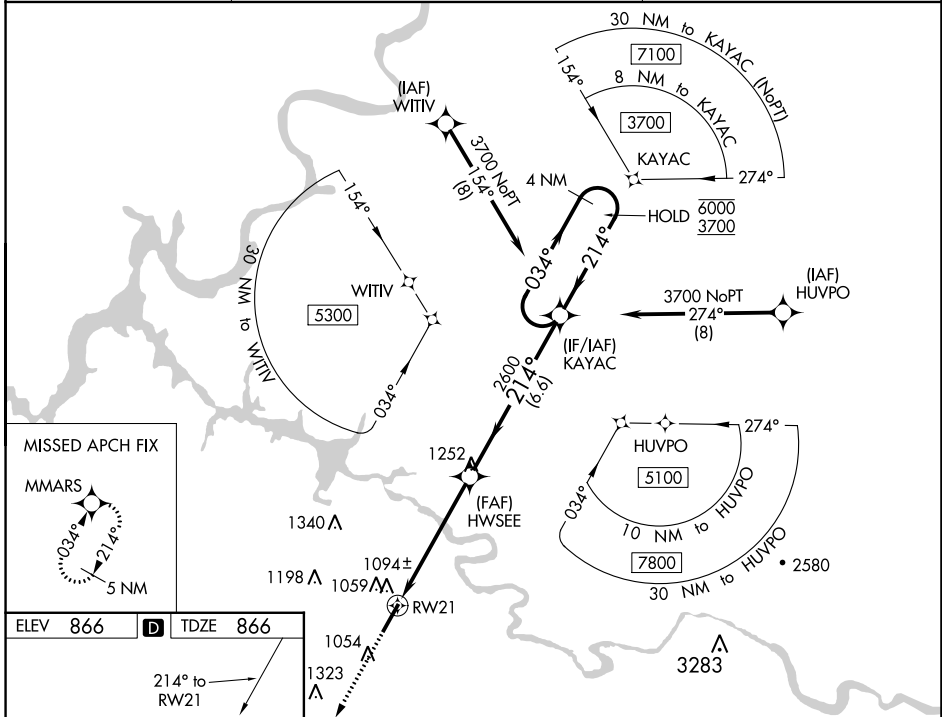

WAAS CH 45731 W21A	APP CRS 214°	Rwy ldg TDZE Apt Elev	6200 866 866
--	------------------------	-----------------------------	---

RNAV (GPS) RWY 21

CLEVELAND RGNL JETPORT (RZR)

RNP APCH.	MISSED APPROACH: Climb to 4100 direct MMARS and hold, continue climb-in-hold to 4100.
-----------	---

AWOS-3 120.475	CHATTANOOGA APP CON★ 125.1	UNICOM 122.7 (CTAF)
--------------------------	--------------------------------------	-------------------------------

CATEGORY	A	B	C	D
LPV DA	1066- ³ / ₄		200 (200- ³ / ₄)	
LNAV/VNAV DA	1276-1 ¹ / ₂		410 (500-1 ¹ / ₂)	
LNAV MDA	1360-1	494 (500-1)	1360-1 ³ / ₈	494 (500-1 ³ / ₈)
C CIRCLING	1460-1	594 (600-1)	1580-2 714 (800-2)	1780-3 914 (1000-3)

SE-1, 05 SEP 2024 to 03 OCT 2024

SE-1, 05 SEP 2024 to 03 OCT 2024