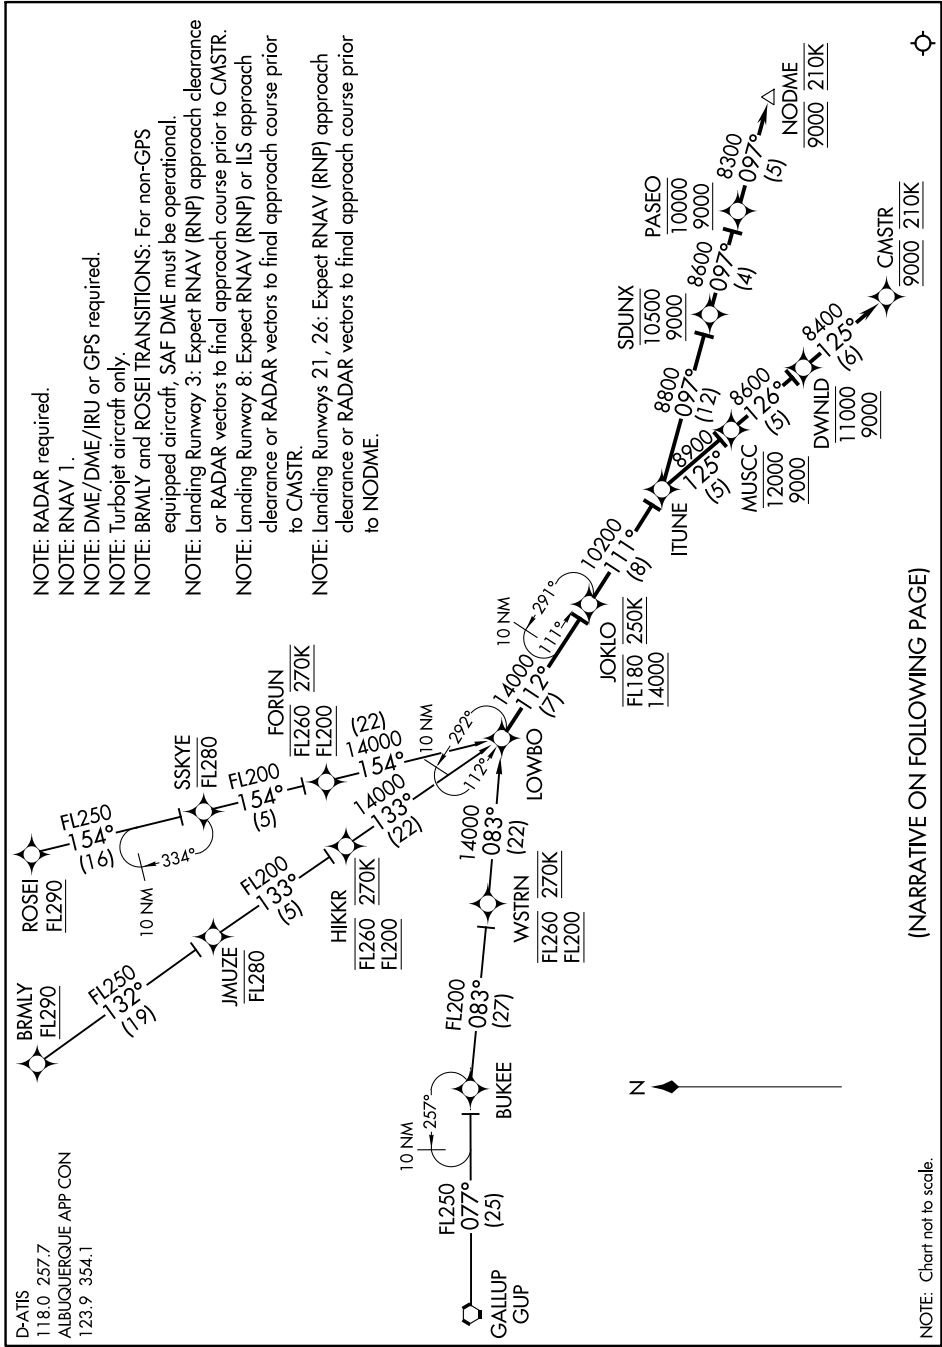

(LOWBO.LOWBO3) 17117

LOWBO THREE ARRIVAL (RNAV)

AL-12 (FAA)

ALBUQUERQUE INTL SUNPORT (ABQ)
ALBUQUERQUE, NEW MEXICO

SW-1, 03 OCT 2024 to 31 OCT 2024

LOWBO THREE ARRIVAL (RNAV)
(LOWBO.LOWBO3) 08JAN15

ALBUQUERQUE, NEW MEXICO
ALBUQUERQUE INTL SUNPORT (ABQ)

(NARRATIVE ON FOLLOWING PAGE)

NOTE: Chart not to scale.

SW-1, 03 OCT 2024 to 31 OCT 2024