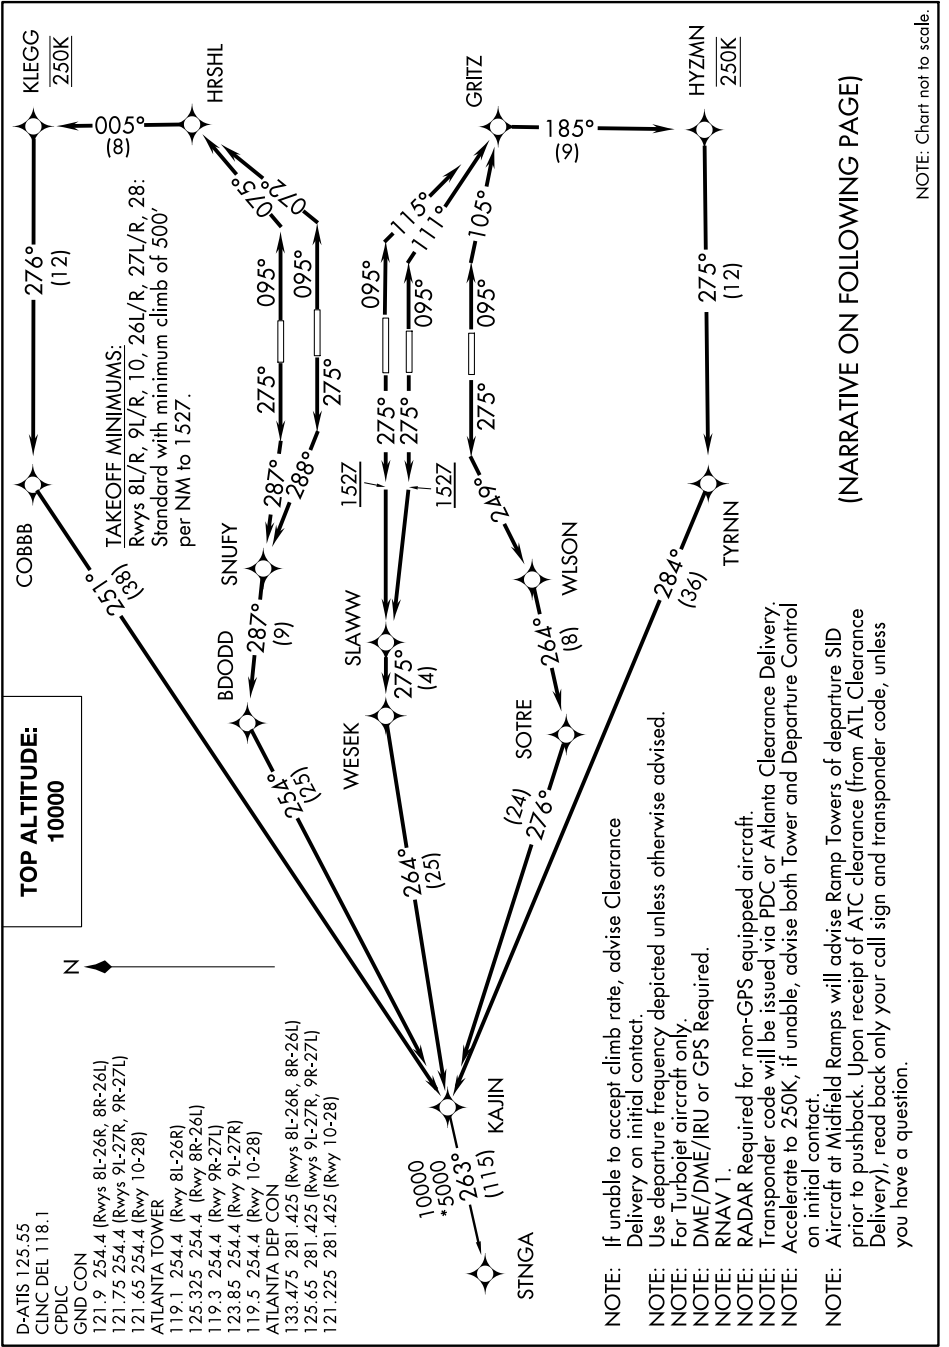

KAJIN TWO DEPARTURE (RNAV)

SE-4, 03 OCT 2024 to 31 OCT 2024

NOTE: Chart not to scale.

(NARRATIVE ON FOLLOWING PAGE)

KAJIN TWO DEPARTURE (RNAV)

SE-4, 03 OCT 2024 to 31 OCT 2024