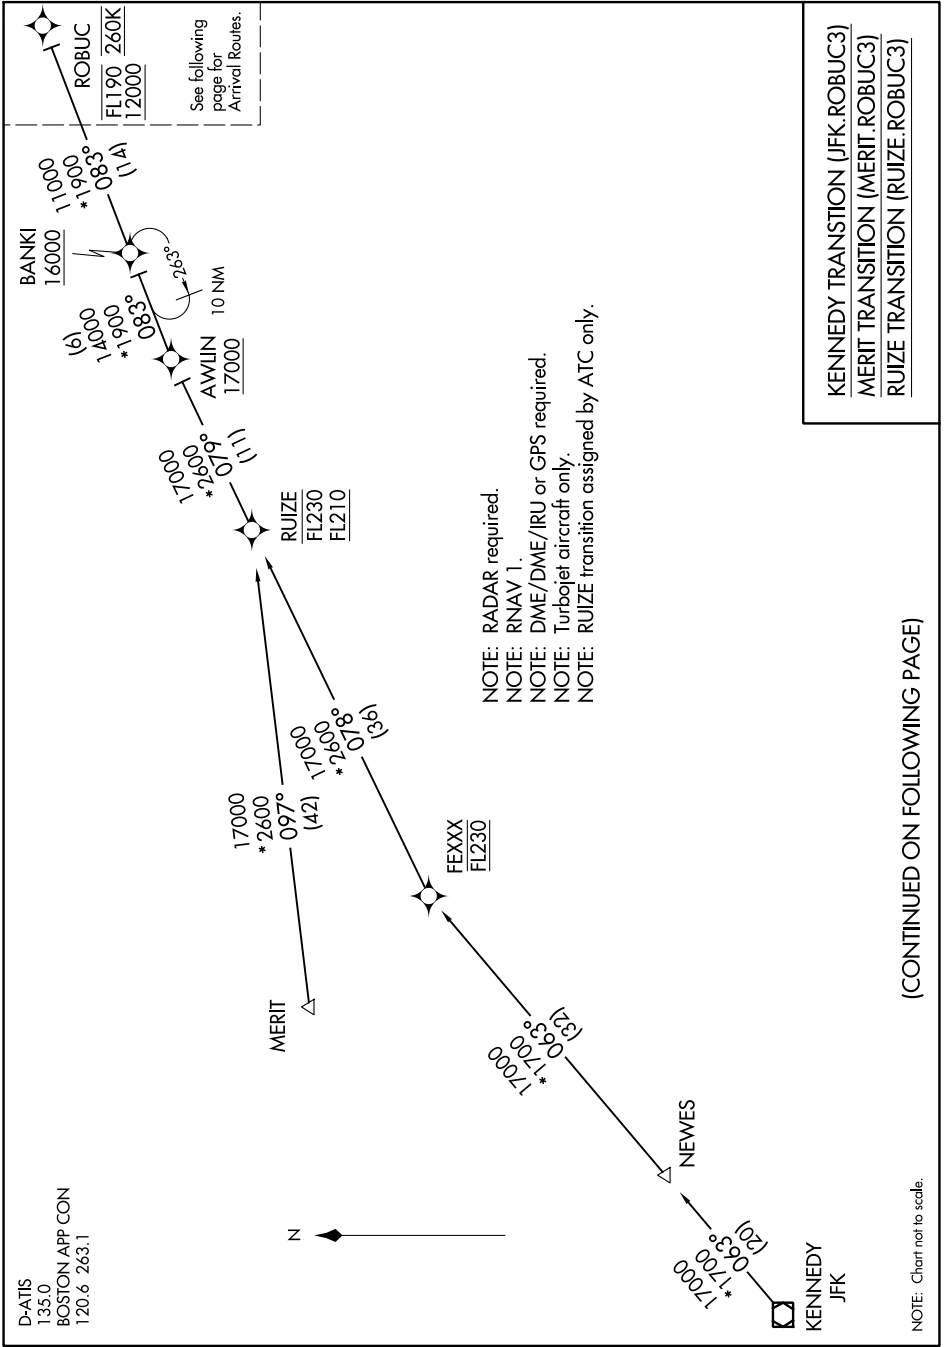

ROBUC THREE ARRIVAL (RNAV) Transition Routes

NE-1, 03 OCT 2024 to 31 OCT 2024

ROBUC THREE ARRIVAL (RNAV) Transition Routes

(CONTINUED ON FOLLOWING PAGE)

NOTE: Chart not to scale.

NE-1, 03 OCT 2024 to 31 OCT 2024