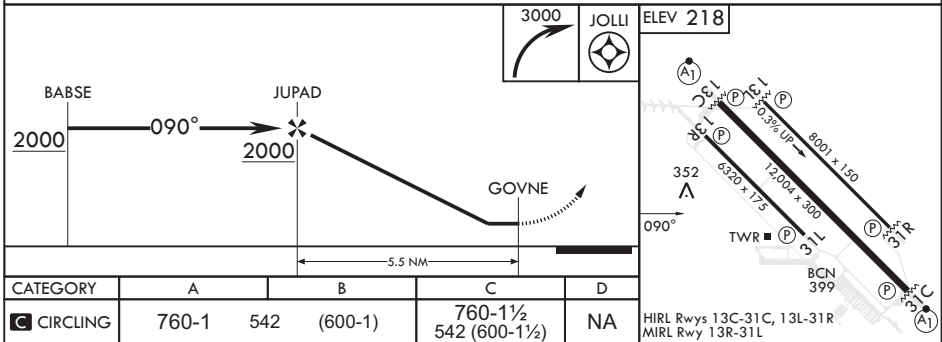

RNAV (GPS) E

APCH CRS 090°	Rwy Idg TDZE Arprt Elev	N/A N/A 218
-------------------------	-------------------------------	--------------------------

AL-91 (USAF)

COLUMBUS AFB (KCBM)

RNP APCH-GPS

MISSED APPROACH: Climbing right turn to 3000 direct JOLLI and hold or as directed by ATC.

ATIS* 115.2 273.5	APP CON* 126.075 239.25 N 134.55 350.3 SE 135.6 323.275 SW	TOWER* 126.65 379.925	GND CON* 121.9 275.8	CLNC DEL* 269.55
-----------------------------	--	---------------------------------	--------------------------------	----------------------------

SC-4, 03 OCT 2024 to 31 OCT 2024

SC-4, 03 OCT 2024 to 31 OCT 2024

RNAV (GPS) E