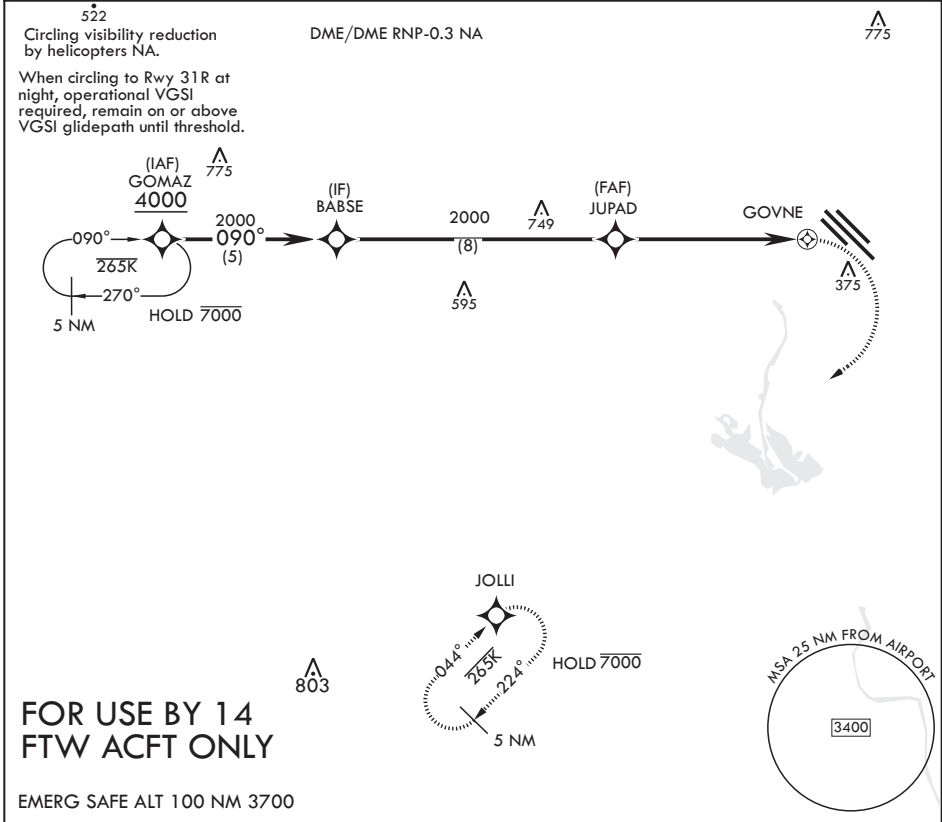

RNAV (GPS) E

APCH CRS 090°	Rwy Idg TDZE Arprt Elev	N/A N/A 218
-------------------------	-------------------------------	--------------------------

AL-91 (USAF)

COLUMBUS AFB (KCBM)

RNP APCH-GPS

MISSED APPROACH: Climbing right turn to 3000 direct JOLLI and hold or as directed by ATC.

ATIS* 115.2 273.5	APP CON* 126.075 239.25 N 134.55 350.3 SE 135.6 323.275 SW	TOWER* 126.65 379.925	GND CON* 121.9 275.8	CLNC DEL* 269.55
-----------------------------	--	---------------------------------	--------------------------------	----------------------------

SC-4, 03 OCT 2024 to 31 OCT 2024

SC-4, 03 OCT 2024 to 31 OCT 2024

RNAV (GPS) E