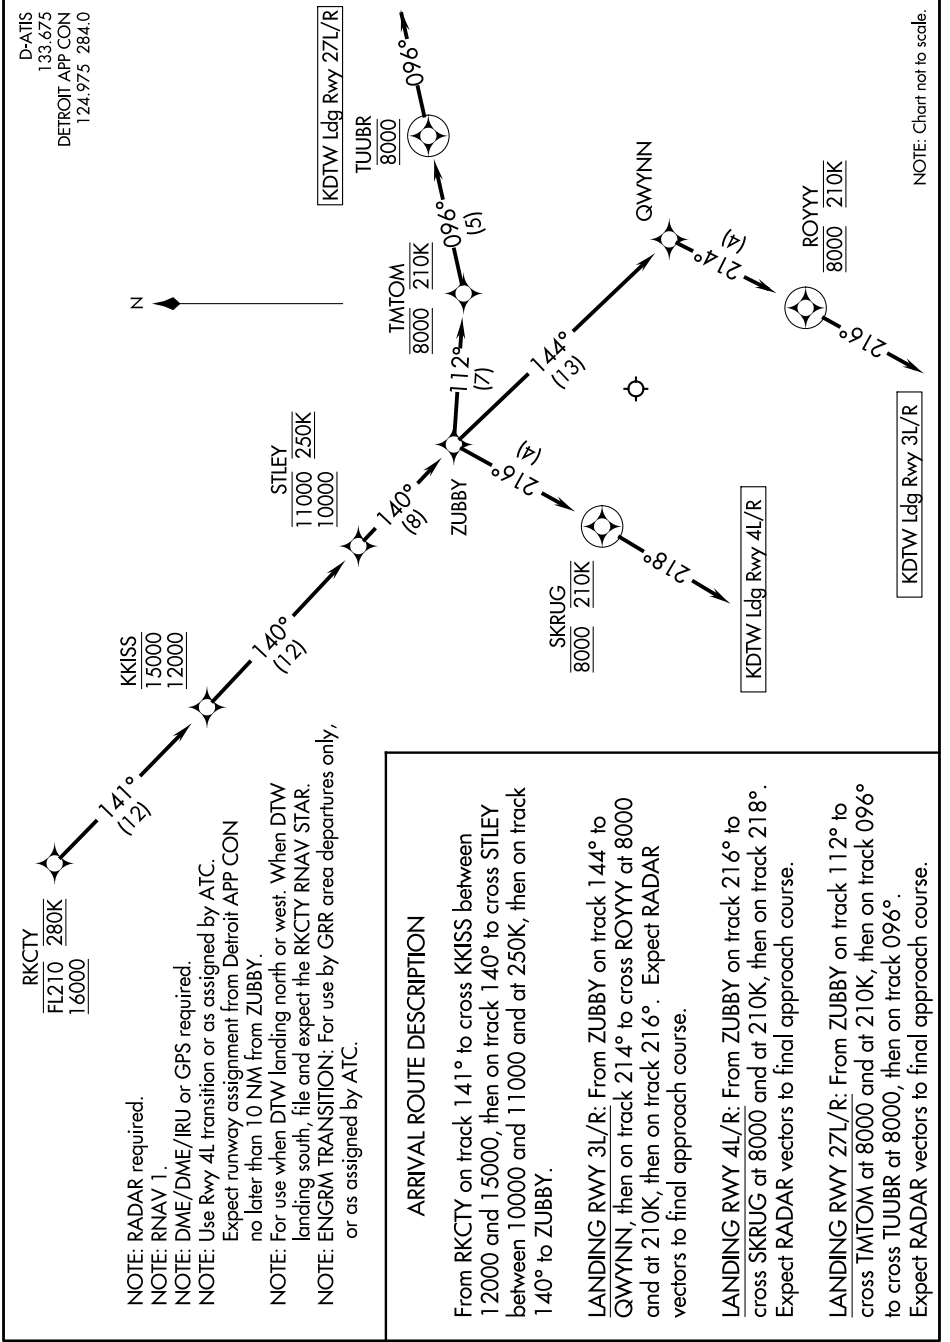

(RKCTY.KKISS2) 21112

DETROIT METRO WAYNE COUNTY (DTW)

KKISS TWO ARRIVAL (RNAV) Arrival Route

AL-119 (FAA)

DETROIT, MICHIGAN

EC-1, 03 OCT 2024 to 31 OCT 2024

KKISS TWO ARRIVAL (RNAV) Arrival Route

(RKCTY.KKISS2) 10OCT19

DETROIT, MICHIGAN

DETROIT METRO WAYNE COUNTY (DTW)

EC-1, 03 OCT 2024 to 31 OCT 2024

NOTE: Chart not to scale.