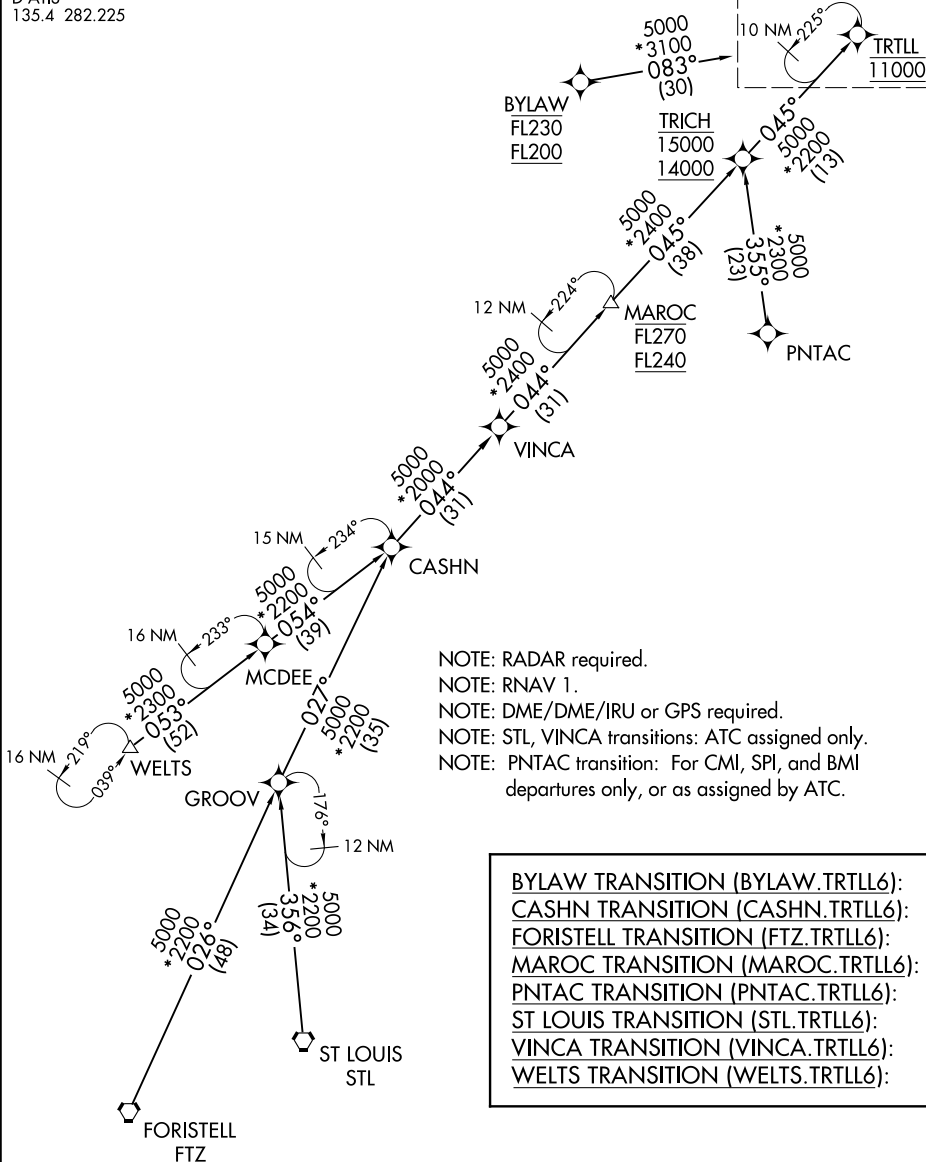

TRTLL SIX ARRIVAL (RNAV) Transition Routes

CHICAGO APP CON
119.0 292.125
D-ATIS
135.4 282.225

See following page for
Arrival Routes

- NOTE: RADAR required.
- NOTE: RNAV 1.
- NOTE: DME/DME/IRU or GPS required.
- NOTE: STL, VINCA transitions: ATC assigned only.
- NOTE: PNTAC transition: For CMI, SPI, and BMI departures only, or as assigned by ATC.

BYLAW TRANSITION (BYLAW.TRLL6):
CASHN TRANSITION (CASHN.TRLL6):
FORISTELL TRANSITION (FTZ.TRLL6):
MAROC TRANSITION (MAROC.TRLL6):
PNTAC TRANSITION (PNTAC.TRLL6):
ST LOUIS TRANSITION (STL.TRLL6):
VINCA TRANSITION (VINCA.TRLL6):
WELTS TRANSITION (WELTS.TRLL6):

(CONTINUED ON FOLLOWING PAGE)

NOTE: Chart not to scale.

TRTLL SIX ARRIVAL (RNAV) Transition Routes

EC-3, 03 OCT 2024 to 31 OCT 2024

EC-3, 03 OCT 2024 to 31 OCT 2024