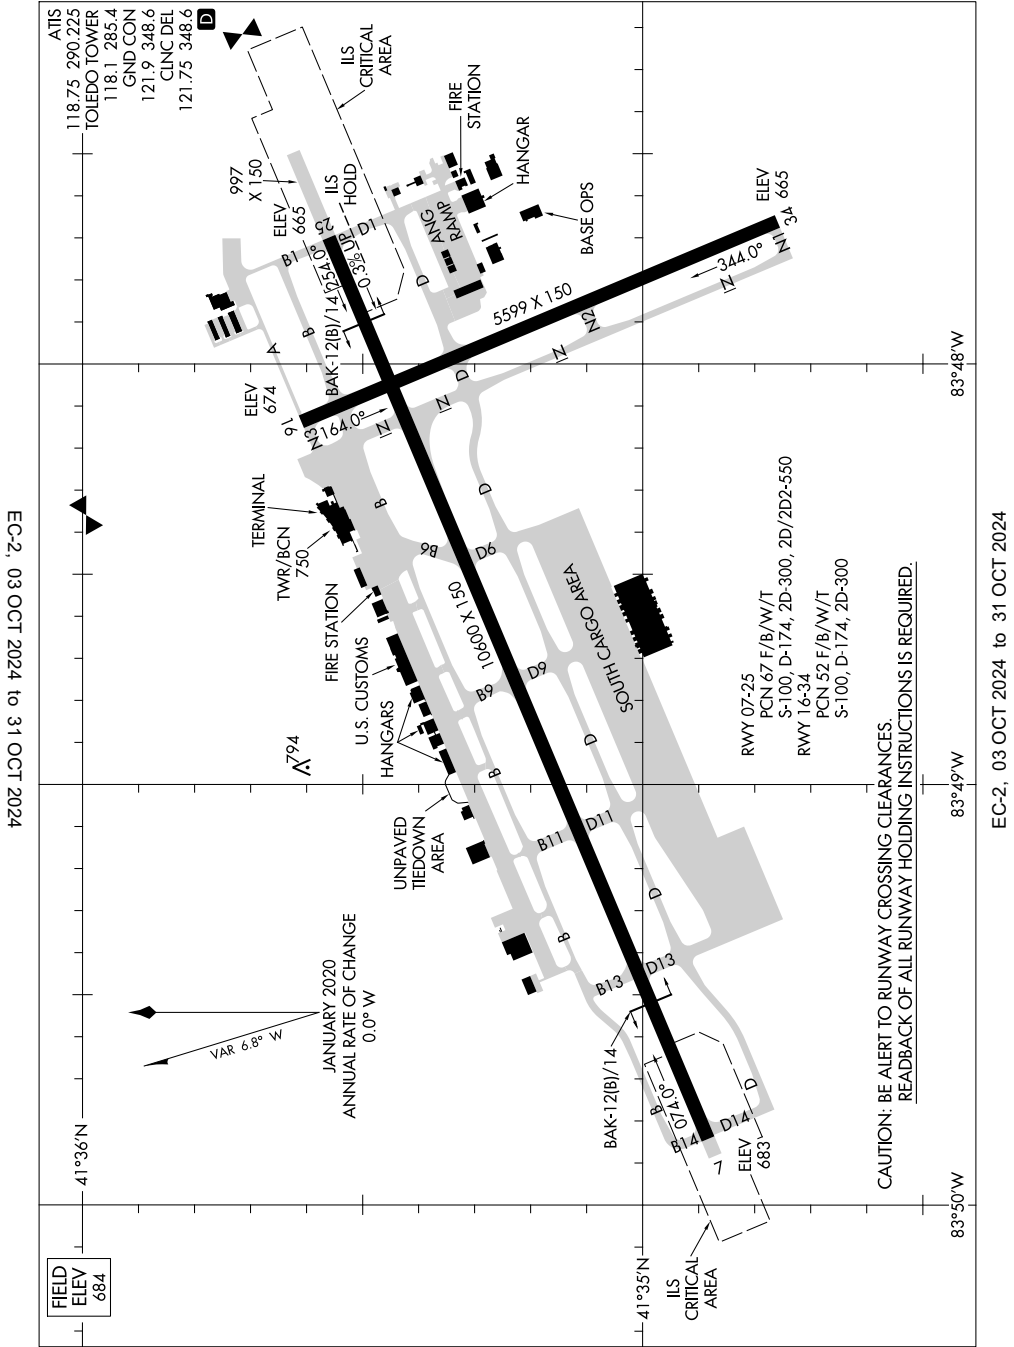

23222

AIRPORT DIAGRAM

EUGENE F KRANZ TOLEDO EXPRESS (TOL)

AL-184 (FAA)

TOLEDO, OHIO

EC-2, 03 OCT 2024 to 31 OCT 2024

EC-2, 03 OCT 2024 to 31 OCT 2024

AIRPORT DIAGRAM

23222

EUGENE F KRANZ TOLEDO EXPRESS (TOL)

TOLEDO, OHIO