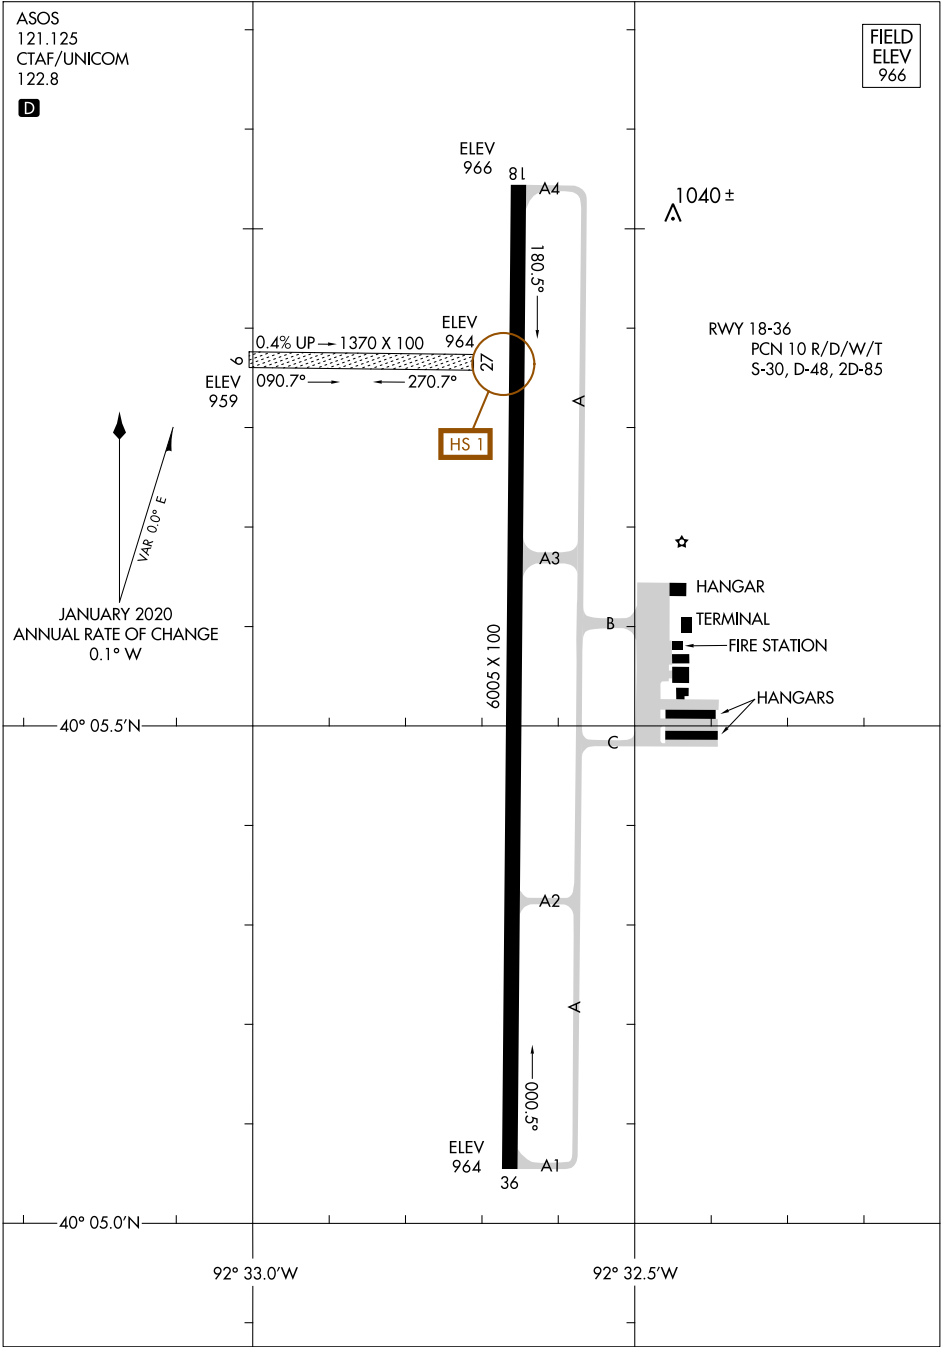

22363

AIRPORT DIAGRAM

AL-217 (FAA)

KIRKSVILLE RGNL (IRK)
KIRKSVILLE, MISSOURI

ASOS
121.125
CTAF/UNICOM
122.8

FIELD
ELEV
966

D

NC-3, 03 OCT 2024 to 31 OCT 2024

NC-3, 03 OCT 2024 to 31 OCT 2024

AIRPORT DIAGRAM

22363

KIRKSVILLE, MISSOURI
KIRKSVILLE RGNL (IRK)