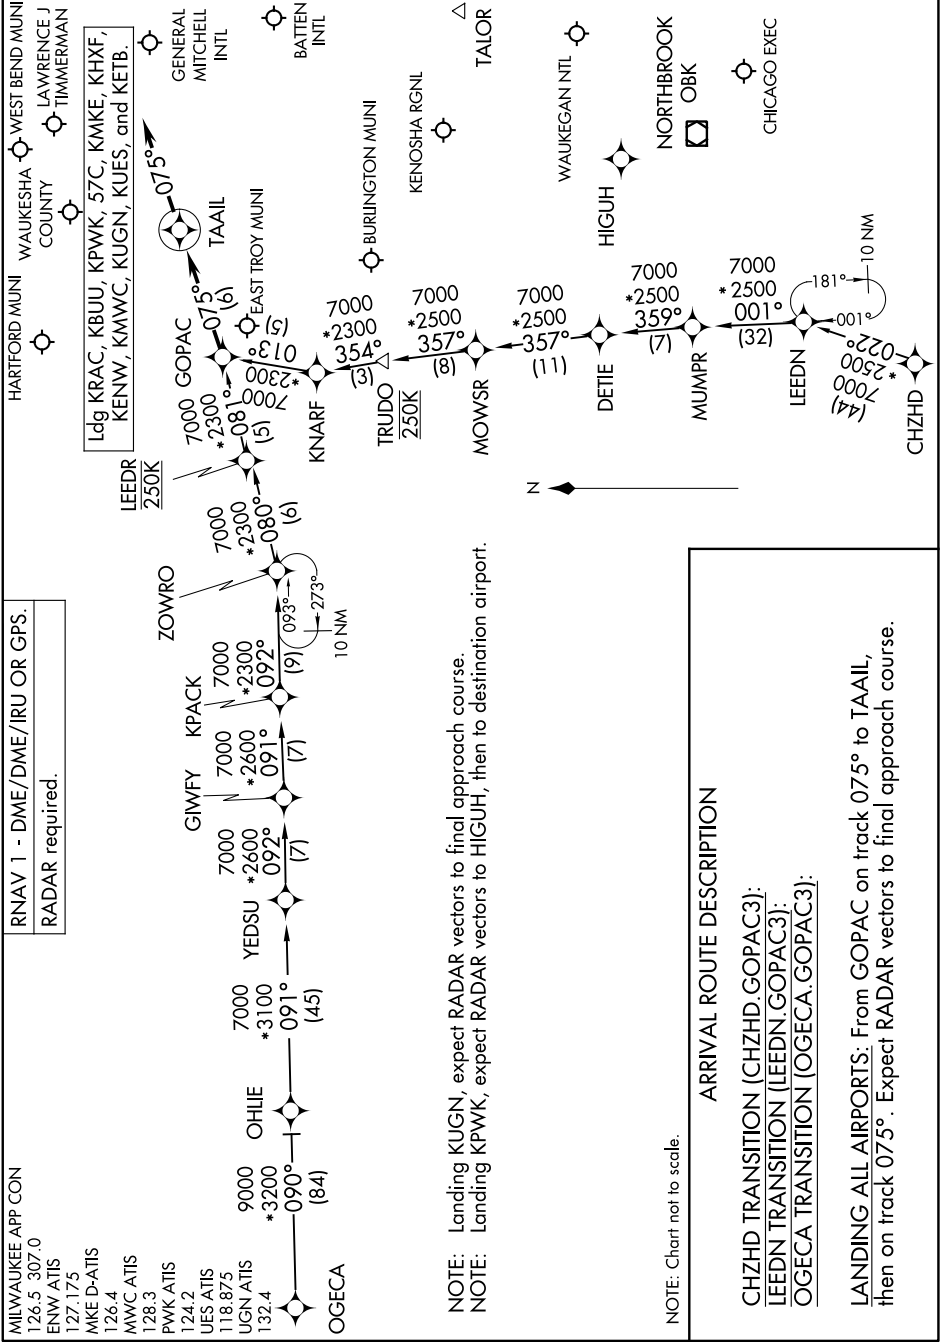

GOPAC THREE ARRIVAL(RNAV)

AL-262 (FAA)

MILWAUKEE, WISCONSIN

EC-3, 03 OCT 2024 to 31 OCT 2024

MILWAUKEE APP CON
126.5 307.0
ENW ATIS
127.175
MKE D-ATIS
126.4
MWC ATIS
128.3
PWK ATIS
124.2
UES ATIS
118.875
UGN ATIS
132.4

RNAV 1 - DME/DME/IRU OR GPS.
RADAR required.

ARRIVAL ROUTE DESCRIPTION

CHZHD TRANSITION (CHZHD.GOPAC3):
LEEDN TRANSITION (LEEDN.GOPAC3):
OGECA TRANSITION (OGECA.GOPAC3):

LANDING ALL AIRPORTS: From GOPAC on track 075° to TAAIL, then on track 075°. Expect RADAR vectors to final approach course.

GOPAC THREE ARRIVAL(RNAV)

MILWAUKEE, WISCONSIN

EC-3, 03 OCT 2024 to 31 OCT 2024