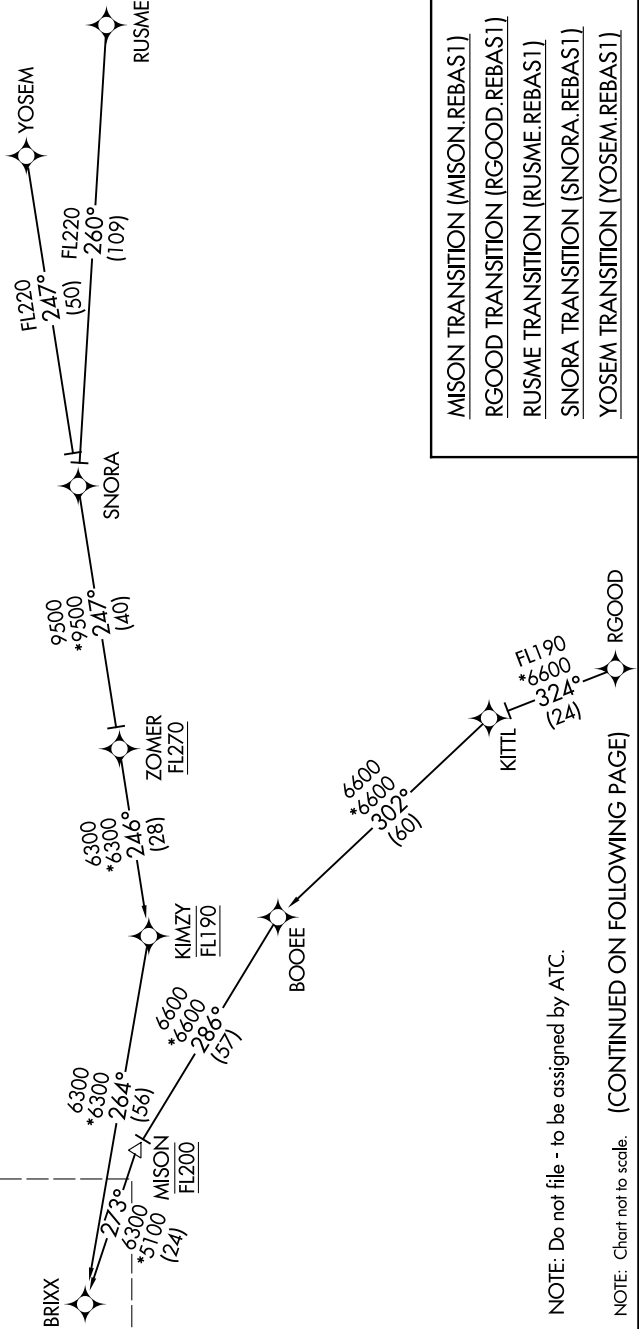

REBAS ONE ARRIVAL (RNAV) Transition Routes

NAPA, CALIFORNIA

SW-2, 03 OCT 2024 to 31 OCT 2024

RNAV 1 - DME/DME/IRU or GPS.
RADAR required.

See following page for arrival routes.

- OAKLAND CENTER
  127.8 353.5
- APC ATIS
  124.05
- STS ATIS
  120.55
- APC GND CON
  121.7
- STS GND CON
  121.9
- NAPA TOWER ★
  118.7 257.8
- SANTA ROSA TOWER ★
  118.5 363.0

- MISON TRANSITION (MISON.REBAS1)
- RGOOD TRANSITION (RGOOD.REBAS1)
- RUSME TRANSITION (RUSME.REBAS1)
- SNORA TRANSITION (SNORA.REBAS1)
- YOSEM TRANSITION (YOSEM.REBAS1)

NOTE: Do not file - to be assigned by ATC.

REBAS ONE ARRIVAL (RNAV) Transition Routes

NAPA, CALIFORNIA

SW-2, 03 OCT 2024 to 31 OCT 2024