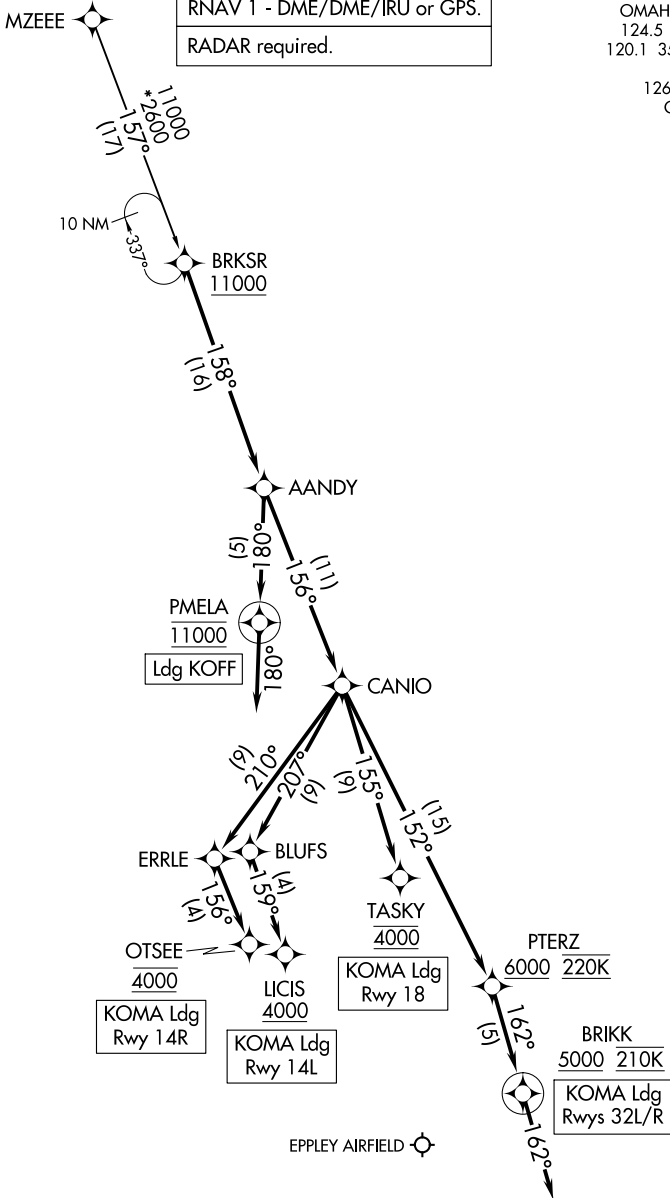

# AANDY TWO ARRIVAL (RNAV)

AL-304 (FAA)

OMAHA, NEBRASKA

RNAV 1 - DME/DME/IRU or GPS.
RADAR required.

OMAHA APP CON  
 124.5 263.0 EAST  
 120.1 354.05 WEST  
 KOFF ATIS  
 126.025 273.5  
 OMA D-ATIS  
 120.4

NC-2, 03 OCT 2024 to 31 OCT 2024

NC-2, 03 OCT 2024 to 31 OCT 2024

(NARRATIVE ON FOLLOWING PAGE)

© OFFUTT AFB

NOTE: Chart not to scale.

# AANDY TWO ARRIVAL (RNAV)

OMAHA, NEBRASKA