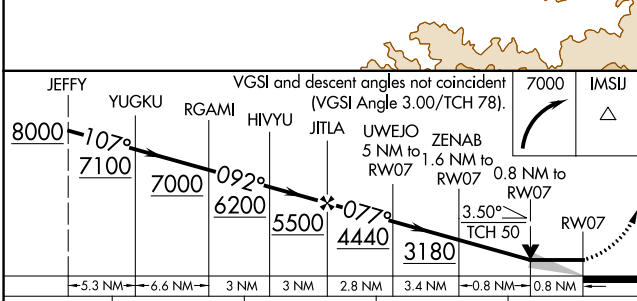

RNAV (GPS) RWY 7

PALMDALE USAF PLANT 42 (PMD)

RNP APCH.
 Circling NA for Cats C and D south of Rwy 4 and 25.

MISSED APPROACH: Climbing right turn to 7000 direct IMSJ and hold.

ATIS 118.275	JOSHUA APP CON 124.55 363.0	PALMDALE TOWER * 123.7 (CTAF) 0 317.6	GND CON 121.9 317.6
------------------------	---------------------------------------	-------------------------------------------------	-------------------------------

SW-3, 03 OCT 2024 to 31 OCT 2024

SW-3, 03 OCT 2024 to 31 OCT 2024

ELEV 2543	TDZE 2540
-----------	-----------

CATEGORY	A	B	C	D
LP MDA	2880-1 340 (400-1)			
LNAV MDA	2920-1 380 (400-1)			
CIRCLING	3020-1 477 (500-1)	3060-1 517 (600-1)	3140-1½ 597 (600-1½)	3740-3 1197 (1200-3)