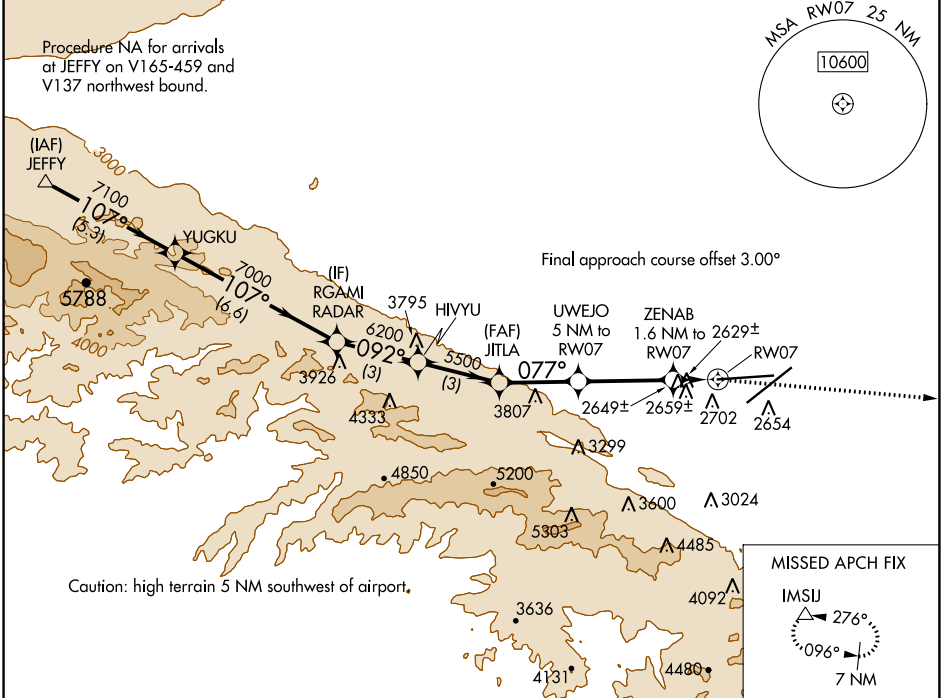

WAAS CH 53441 W07A	APP CRS 077°	Rwy ldg 12002 TDZE 2540 Apt Elev 2543
----------------------------------------	------------------------	------------------------------------------------------------------

RNAV (GPS) RWY 7

PALMDALE USAF PLANT 42 (PMD)

RNP APCH.
 Circling NA for Cats C and D south of Rwy 4 and 25.

MISSED APPROACH: Climbing right turn to 7000 direct IMSJ and hold.

ATIS 118.275	JOSHUA APP CON 124.55 363.0	PALMDALE TOWER * 123.7 (CTAF) 0 317.6	GND CON 121.9 317.6
------------------------	---------------------------------------	-------------------------------------------------	-------------------------------

SW-3, 03 OCT 2024 to 31 OCT 2024

SW-3, 03 OCT 2024 to 31 OCT 2024

ELEV 2543	TDZE 2540
-----------	-----------

CATEGORY	A	B	C	D
LP MDA	2880-1 340 (400-1)			
LNAV MDA	2920-1 380 (400-1)			
CIRCLING	3020-1 477 (500-1)	3060-1 517 (600-1)	3140-1½ 597 (600-1½)	3740-3 1197 (1200-3)

REIL Rwy 4, 7, 22 and 25

HIRL Rwy 4-22 and 7-25