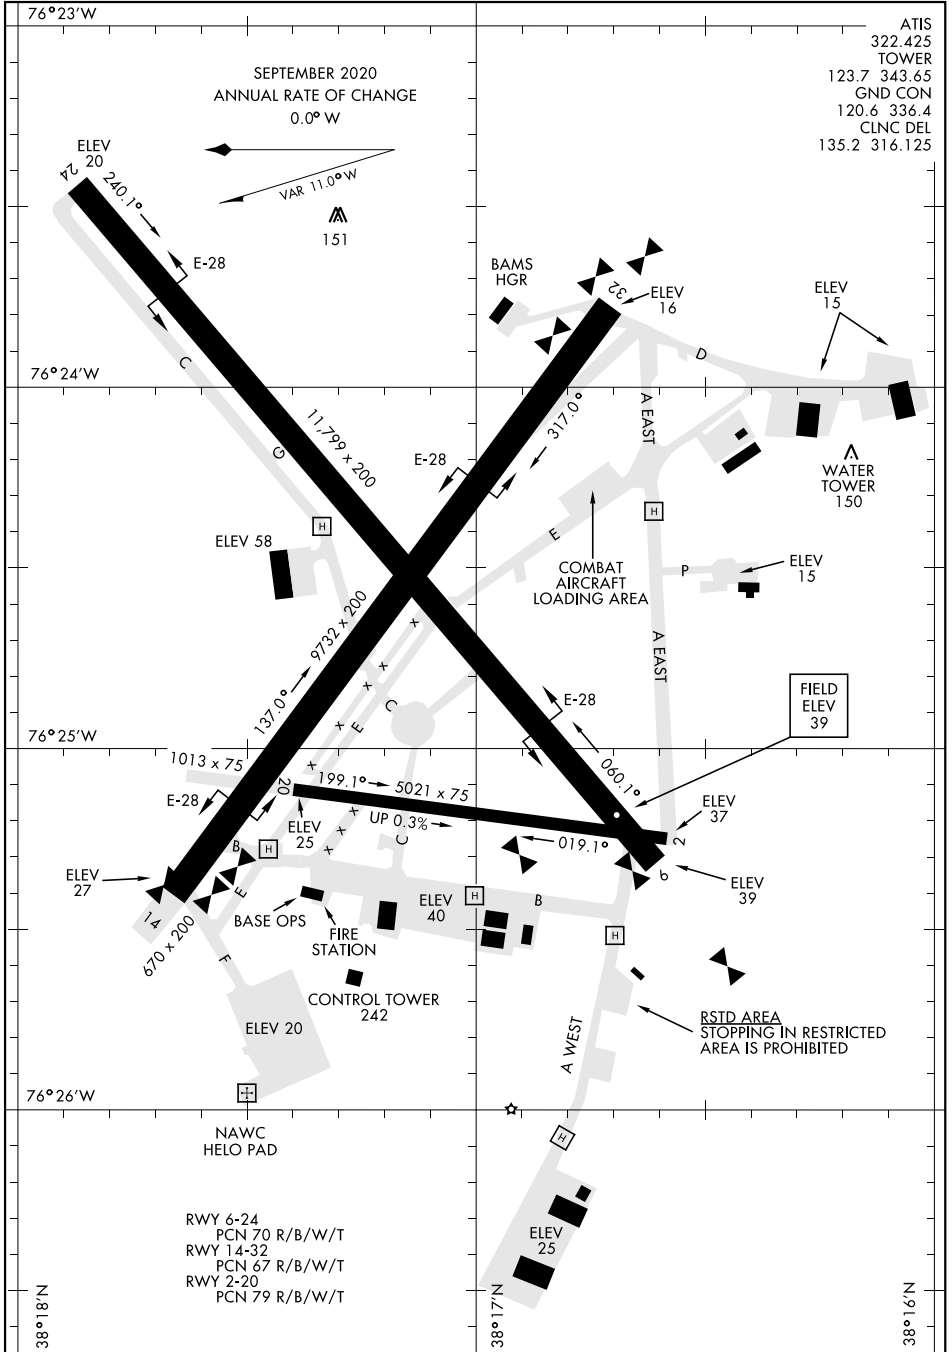

AIRPORT DIAGRAM

[USN]

PATUXENT RIVER NAS (TRAPNELL FIELD) (KNHK)

PATUXENT RIVER, MARYLAND

NE-3, 03 OCT 2024 to 31 OCT 2024

NE-3, 03 OCT 2024 to 31 OCT 2024

AIRPORT DIAGRAM

PATUXENT RIVER, MARYLAND

PATUXENT RIVER NAS (TRAPNELL FIELD) (KNHK)