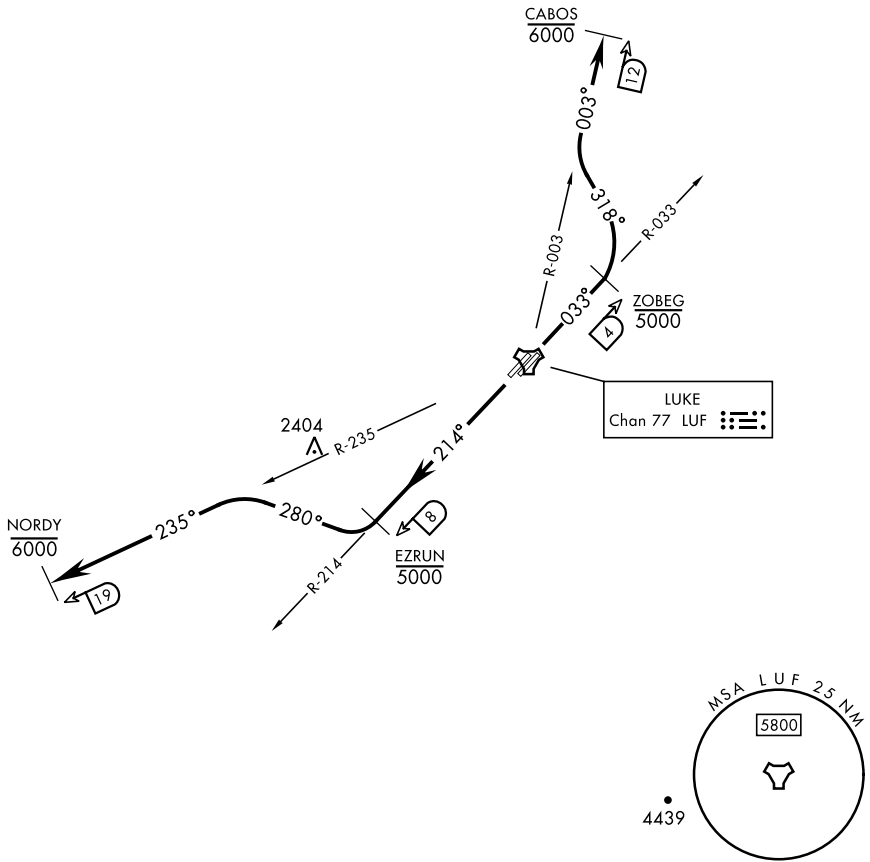

24193

WEST VALLEY-ONE DEPARTURE (WESTV1.LUF)

[USAF]

LUKE AFB (KLUF)

GLENDALE, ARIZONA

ATIS ★ 134.925 269.85
 CLNC DEL ★
 126.25 273.475
 GND CON ★
 133.175 335.8
 TOWER ★
 119.1 379.9
 DEP CON ★
 118.15 363.125

RADAR required

Rwy	Knots	60	120	180	240	300	360
21L/R	V/V(fpm)	280	560	840	1120	1400	1680

Minimum Climb Rate to 6000

SW-4, 03 OCT 2024 to 31 OCT 2024

SW-4, 03 OCT 2024 to 31 OCT 2024

DEPARTURE ROUTE DESCRIPTION

TAKEOFF RWY 3L/R: Climb on heading 033°, intercept LUF TACAN R-033 to ZOBEG, then turn left heading 318° to intercept LUF R-003 to CABOS, then via (assigned route/stereo). Cross ZOBEG at or below 5000. Cross CABOS at or below 6000, then as directed by ATC.

TAKEOFF RWY 21L/R: Climb on heading 214°, intercept LUF TACAN R-214 to EZRUN, then turn right heading 280° to intercept LUF R-235 to NORDY, then via (assigned route/stereo). Cross EZRUN at or below 5000. Cross NORDY at or below 6000, then as directed by ATC.