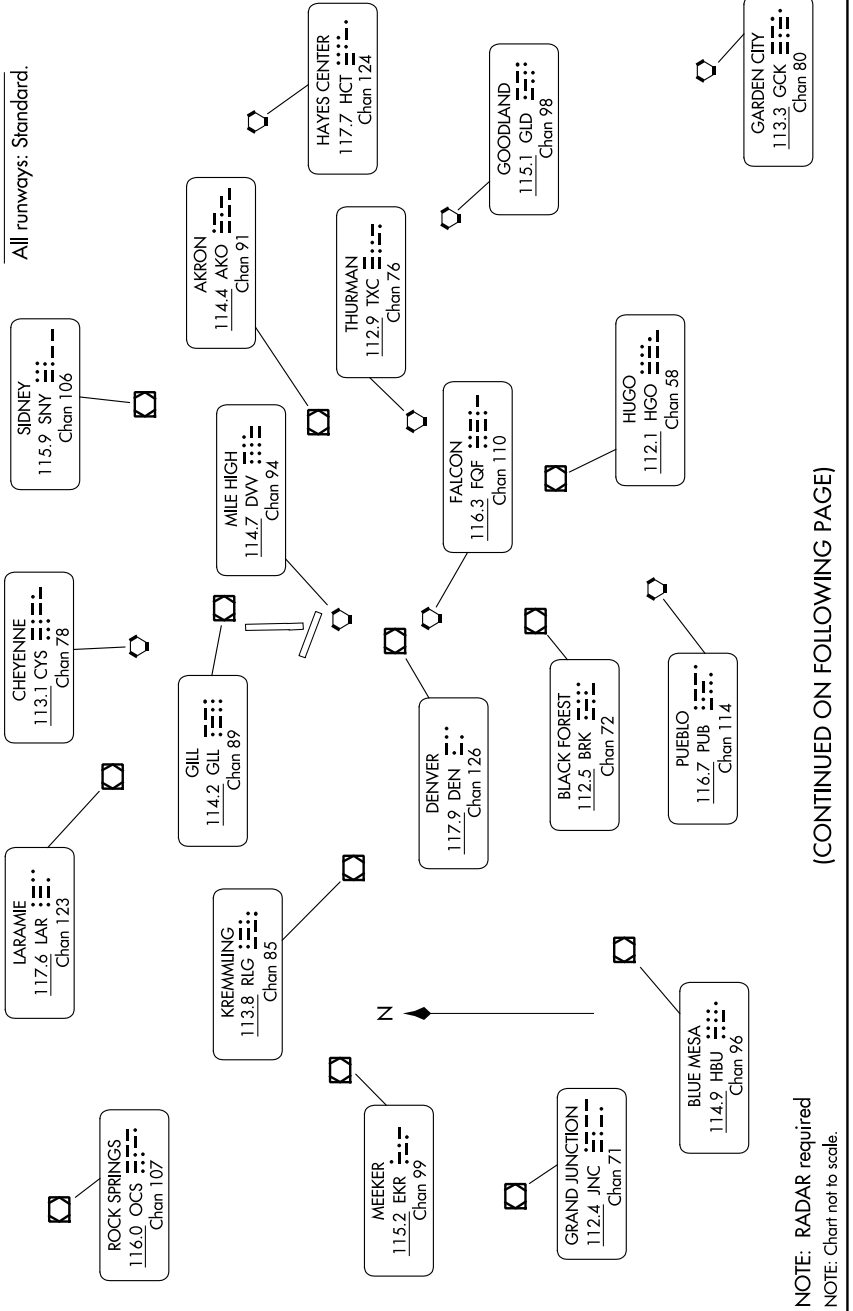

# DENVER TWO DEPARTURE

AL-325 (FAA)

GREELEY-WELD COUNTY (GXY)  
GREELEY, COLORADO

TAKEOFF MINIMUMS  
All runways: Standard.

SW-1, 03 OCT 2024 to 31 OCT 2024

DENVER DEP CON  
134.85 251.125  
CLNC DEL  
126.65

(CONTINUED ON FOLLOWING PAGE)

SW-1, 03 OCT 2024 to 31 OCT 2024

NOTE: RADAR required  
NOTE: Chart not to scale.

# DENVER TWO DEPARTURE

GREELEY, COLORADO  
GREELEY-WELD COUNTY (GXY)