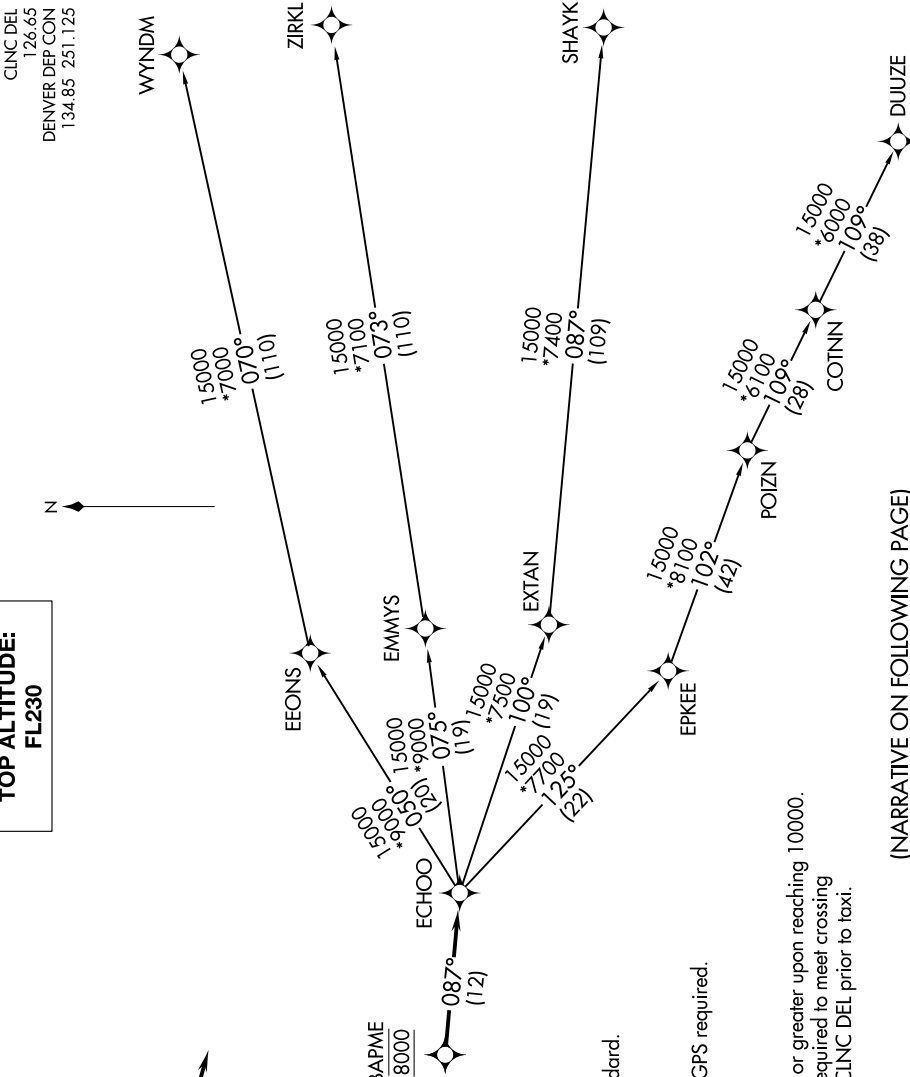

ECHOO ONE DEPARTURE (RNAV)

AL-325 (FAA)

GREELEY-WELD COUNTY (GXY)
GREELEY, COLORADO

SW-1, 03 OCT 2024 to 31 OCT 2024

TOP ALTITUDE:
FL230

N

TAKEOFF MINIMUMS

Rwys 10, 17, 28, 35: Standard.

- NOTE: DME/DME/IRU or GPS required.
- NOTE: RNAV 1.
- NOTE: Turbojets only.
- NOTE: RADAR required.
- NOTE: Accelerate to 250K or greater upon reaching 10000. If slower speed is required to meet crossing restrictions advise CLNC DEL prior to taxi.

NOTE: Chart not to scale.

(NARRATIVE ON FOLLOWING PAGE)

ECHOO ONE DEPARTURE (RNAV)

SW-1, 03 OCT 2024 to 31 OCT 2024