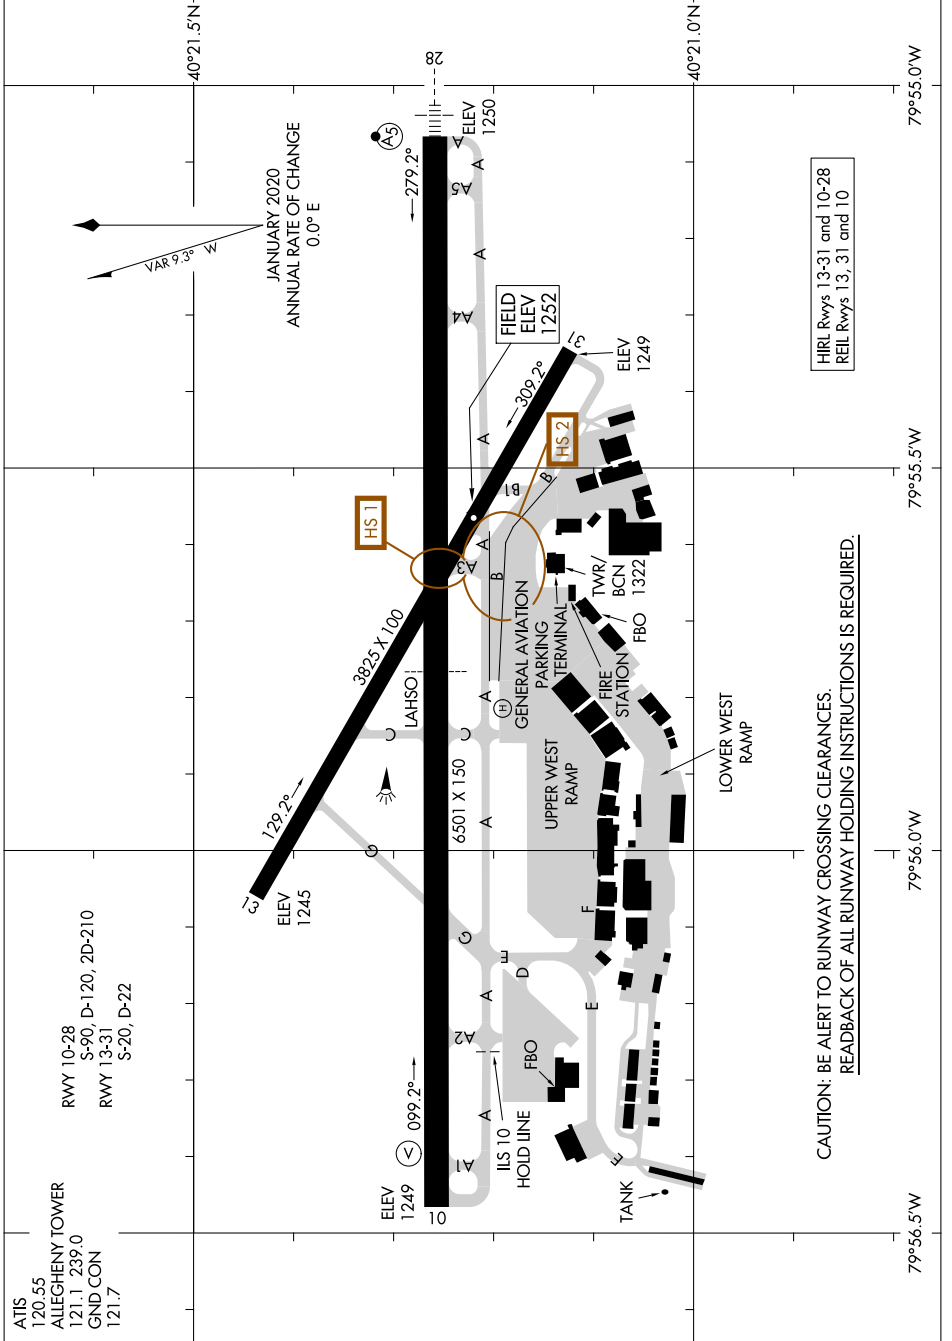

AIRPORT DIAGRAM

AL-326 (FAA)

ALLEGHENY COUNTY (AGC)
PITTSBURGH, PENNSYLVANIA

NE-4, 03 OCT 2024 to 31 OCT 2024

AIRPORT DIAGRAM

PITTSBURGH, PENNSYLVANIA
ALLEGHENY COUNTY (AGC)

NE-4, 03 OCT 2024 to 31 OCT 2024

HIRL Rwy's 13-31 and 10-28
REL Rwy's 13, 31 and 10

CAUTION: BE ALERT TO RUNWAY CROSSING CLEARANCES.
READBACK OF ALL RUNWAY HOLDING INSTRUCTIONS IS REQUIRED.